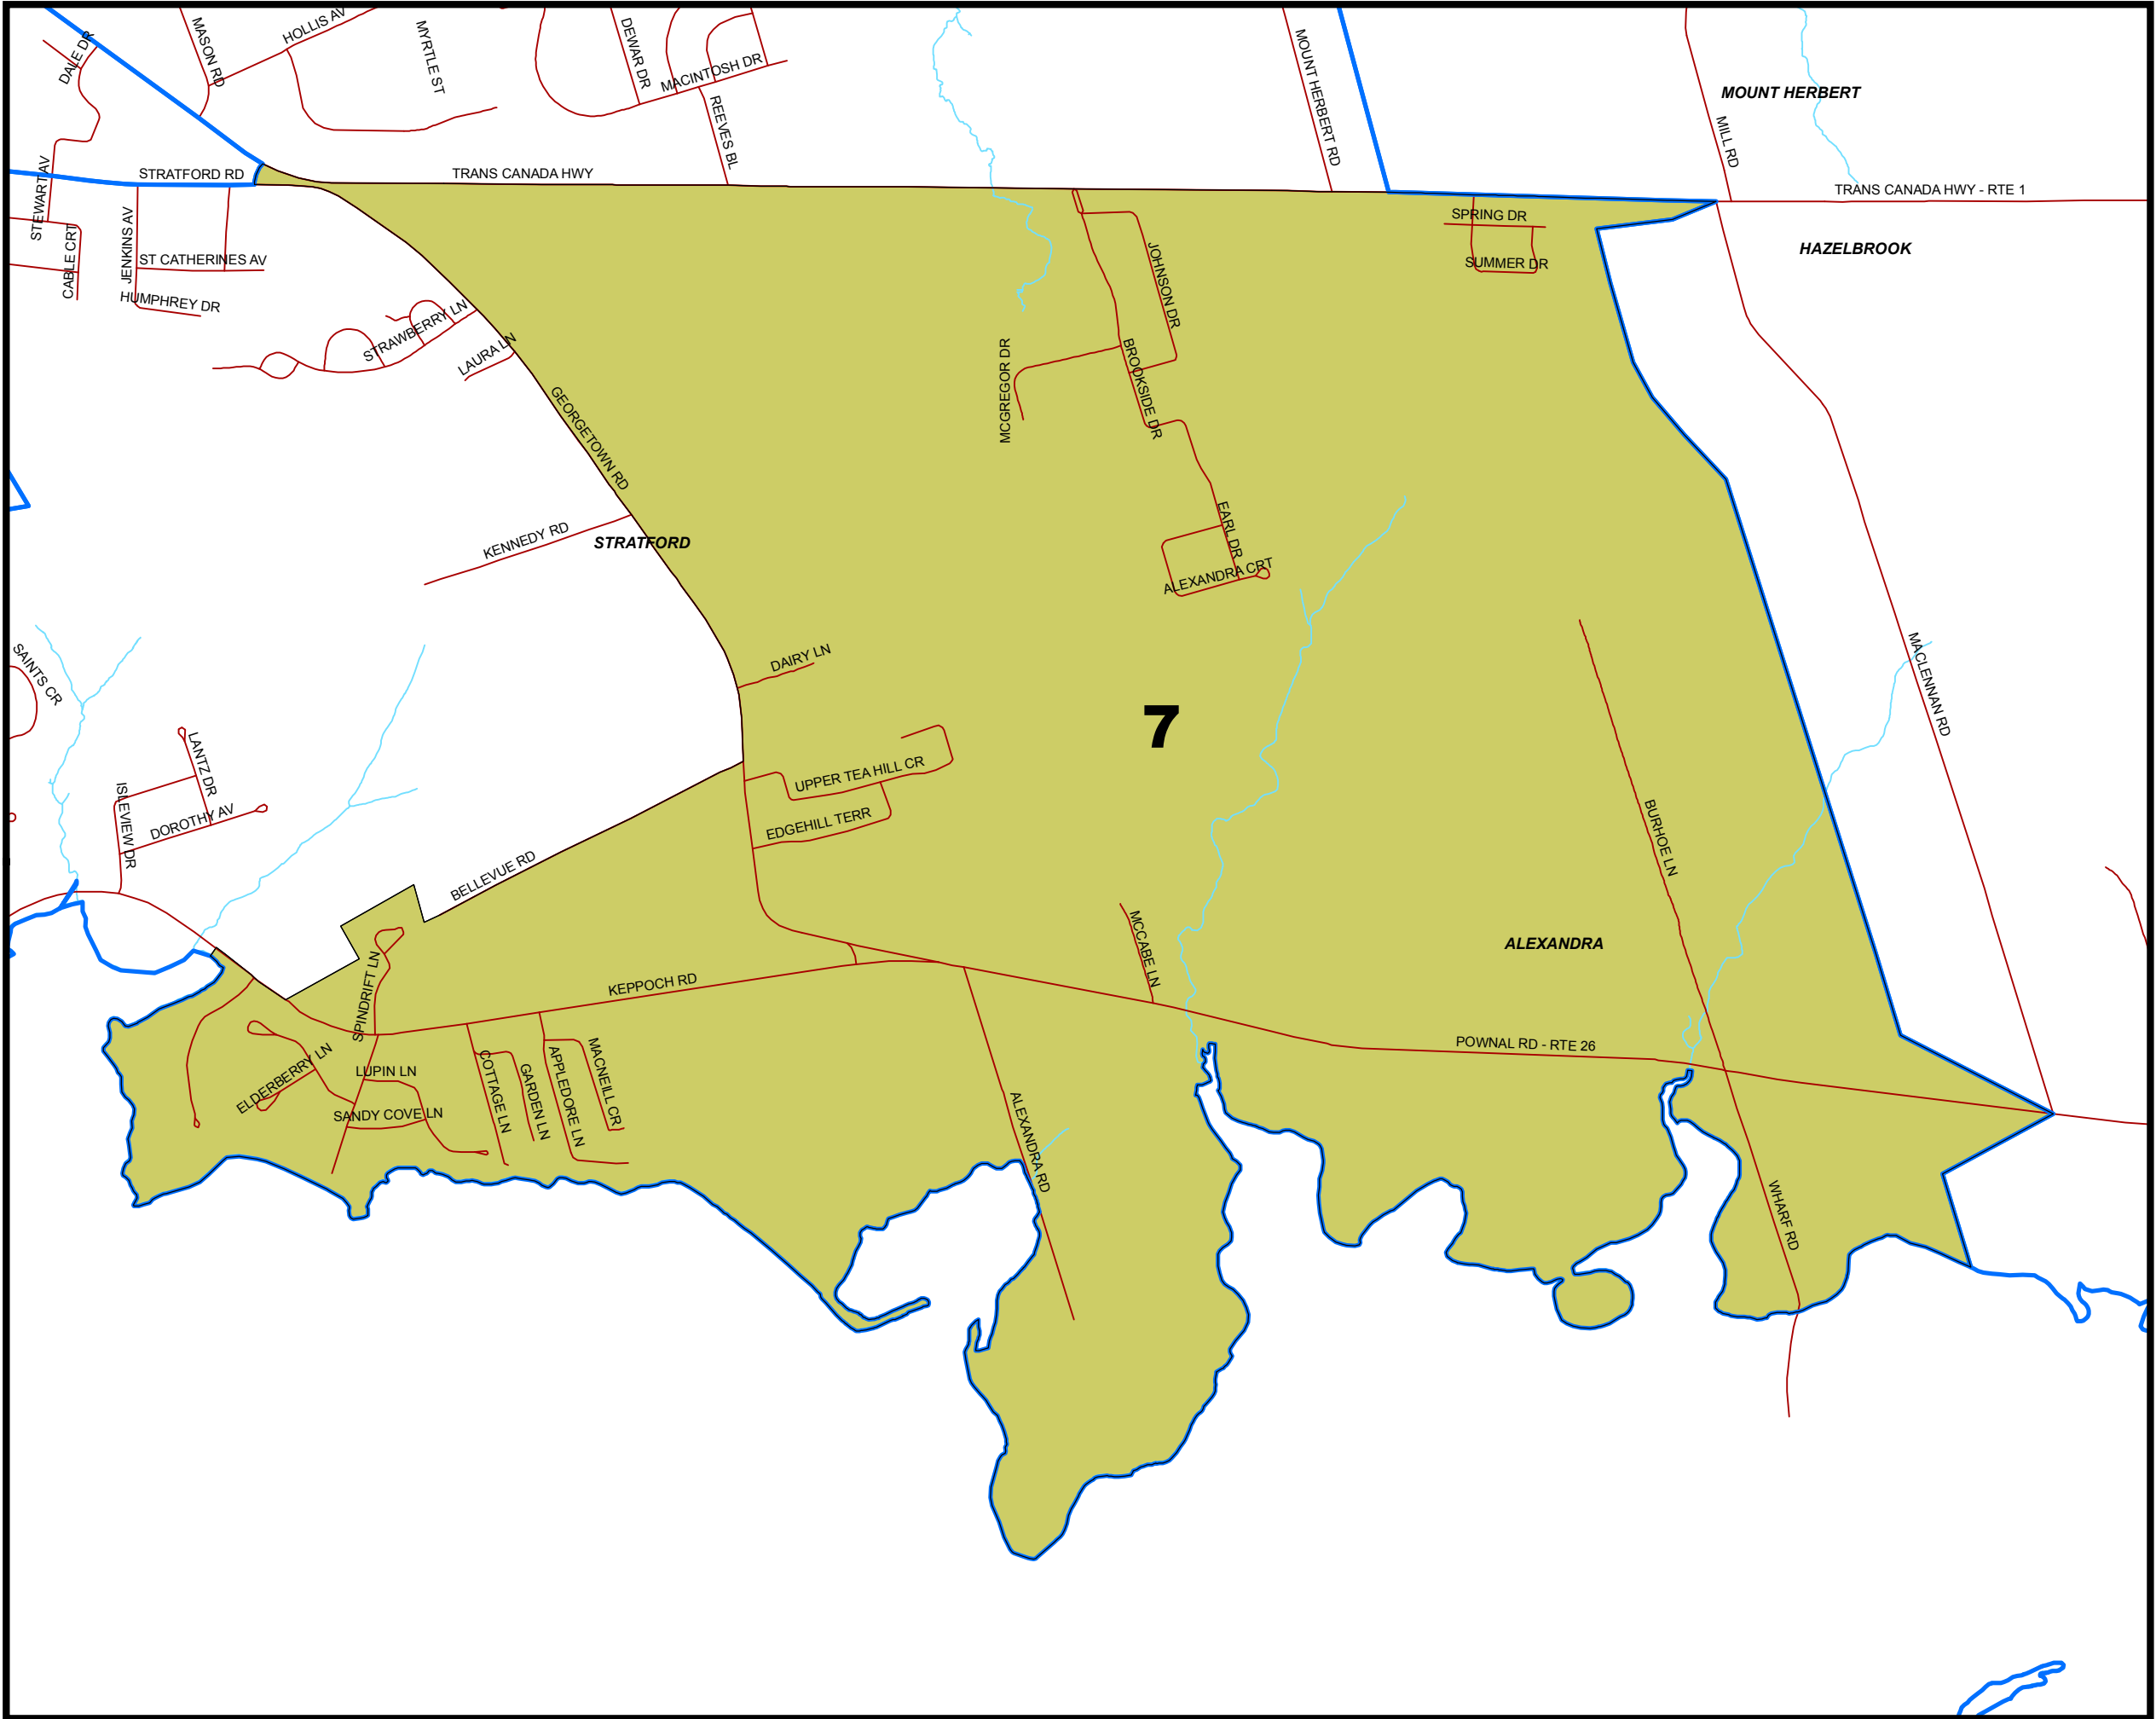

Provincial Electoral District

No. 5
Mermaid - Stratford

Polling Division

No. 7
ALEXANDRA

Legend

Polling Division

Note:
The maps are designed as a general index of the electoral district divisions and are not intended to be used for measurements or for legal purposes.

176 Great George Street, Suite 160
Charlottetown, PE C1A 4K9
1-888-234-8683
www.electionspei.ca