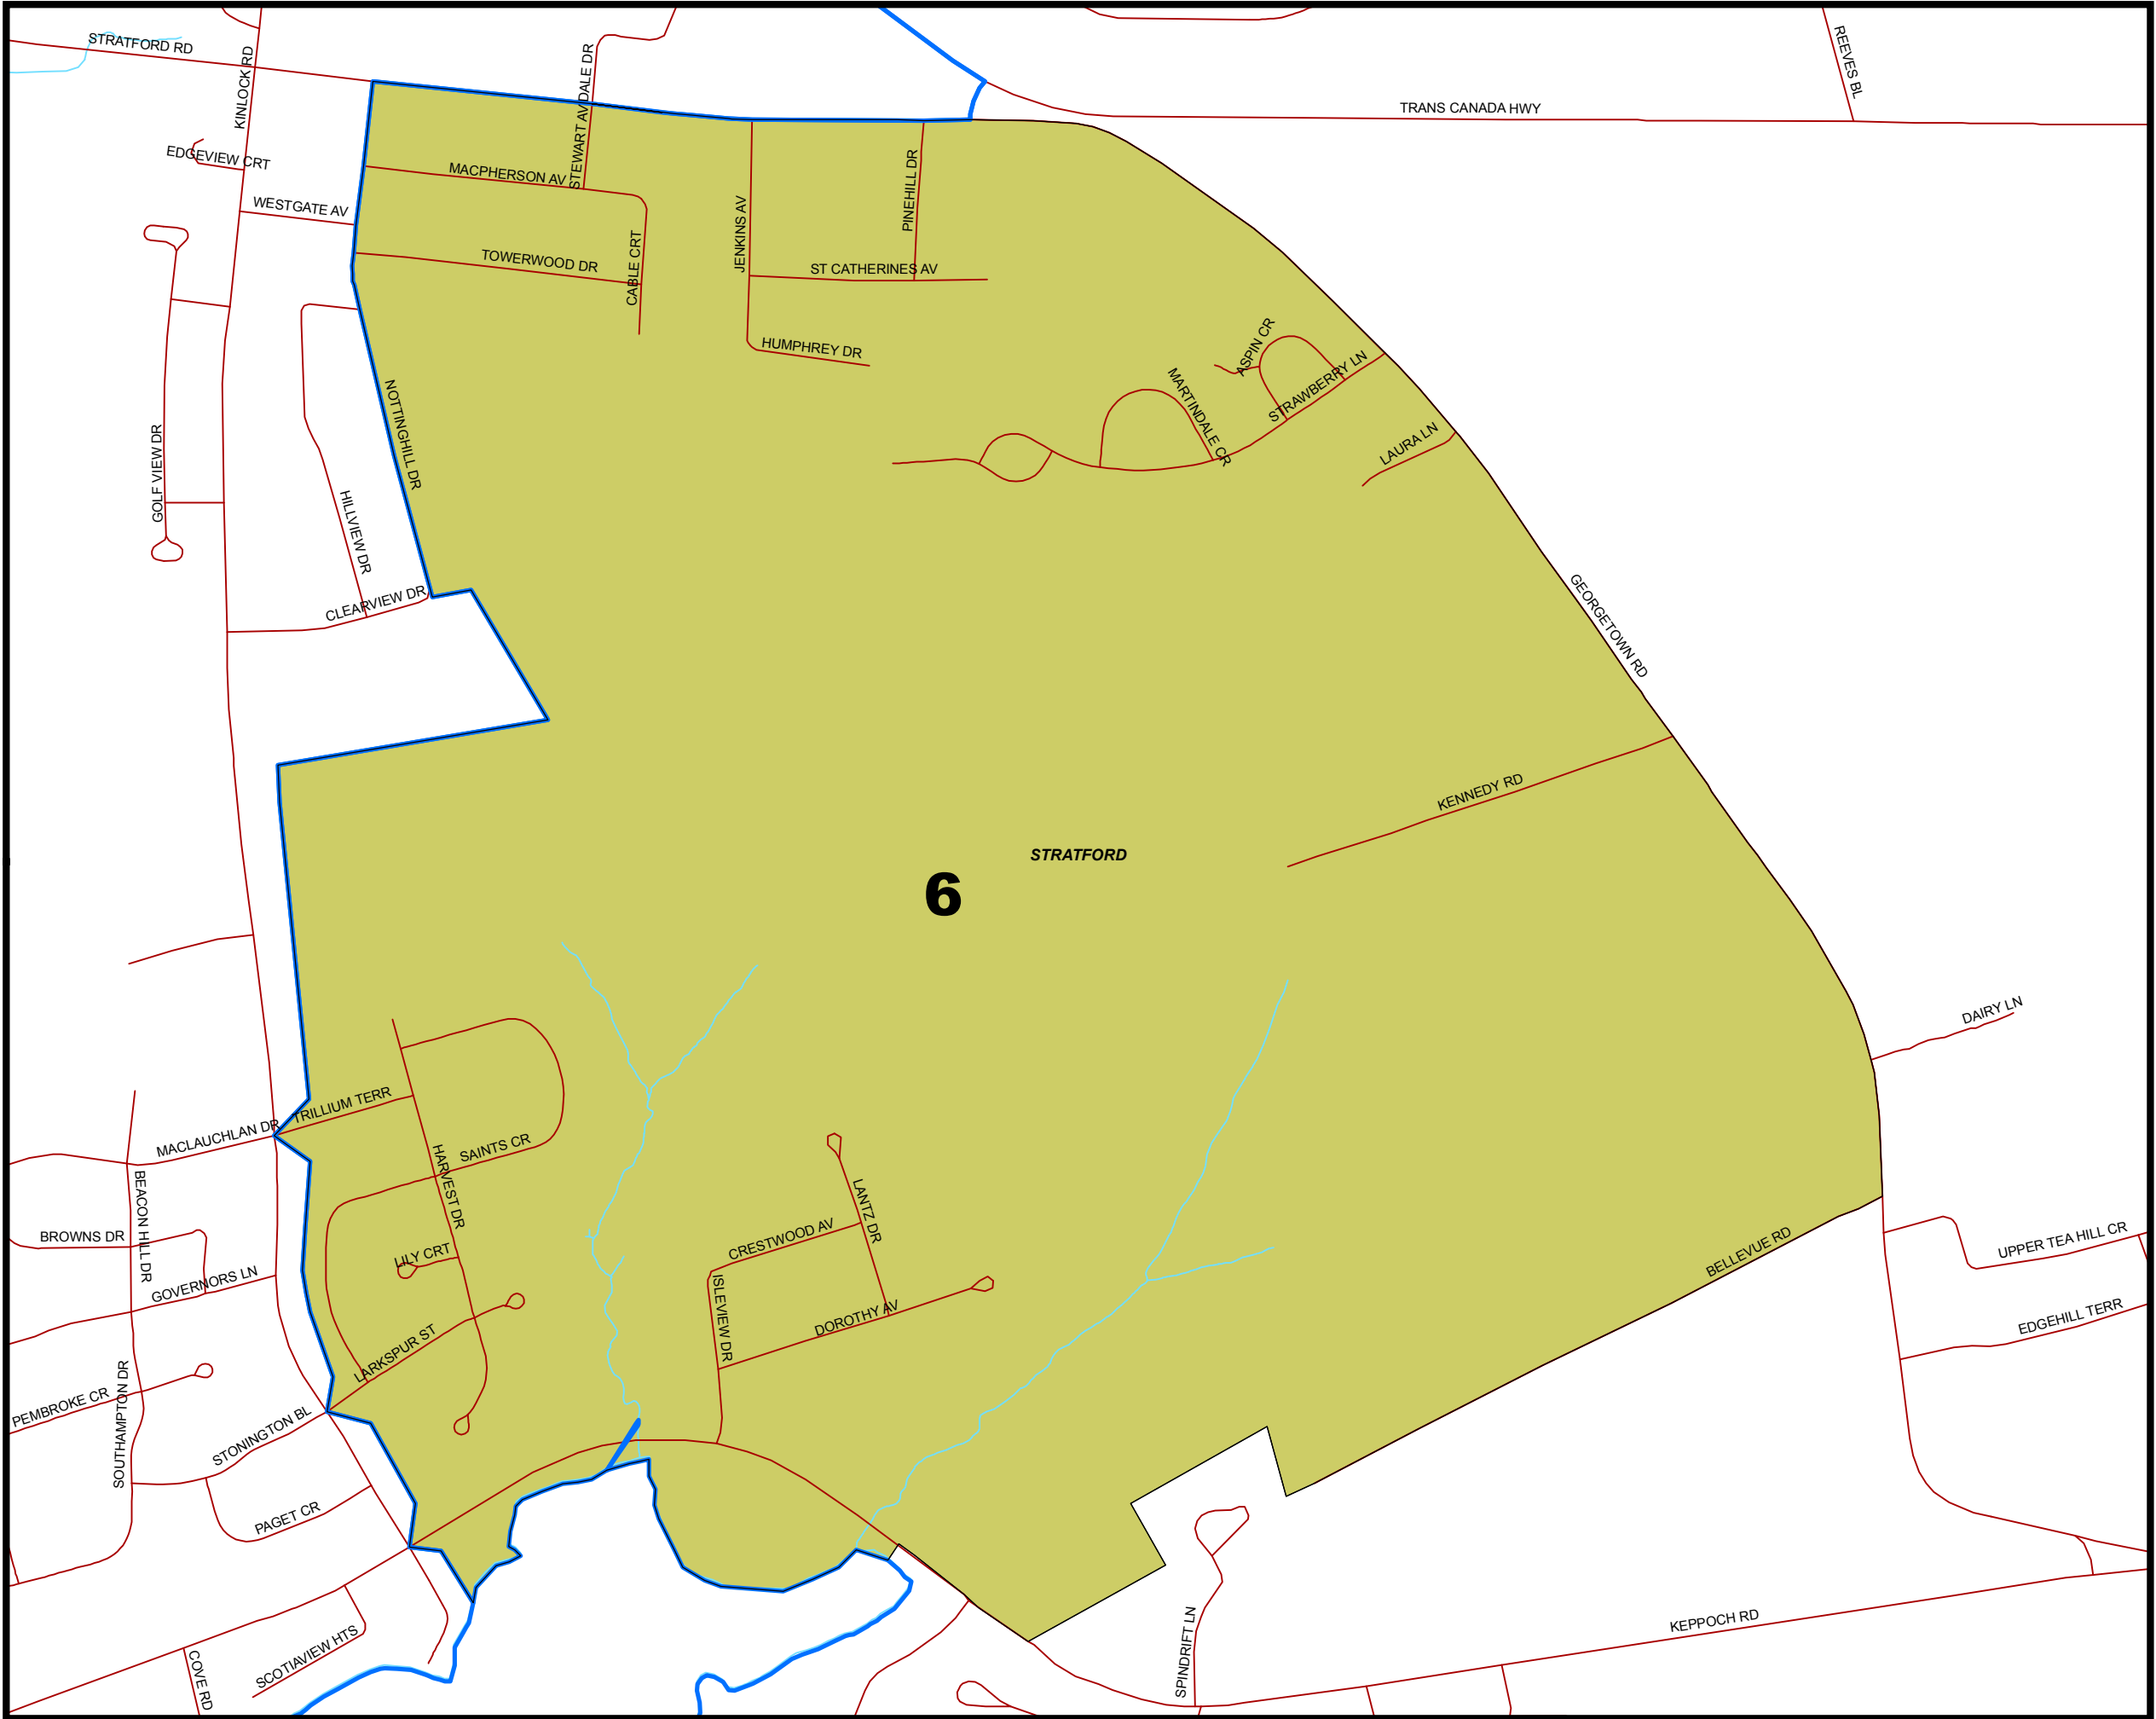

Provincial Electoral District

No. 5
Mermaid - Stratford

Polling Division

No. 6
TEA HILL

Legend

Polling Division

Note:
The maps are designed as a general index of the electoral district divisions and are not intended to be used for measurements or for legal purposes.

176 Great George Street, Suite 160
Charlottetown, PE C1A 4K9
1-888-234-8683
www.electionspei.ca