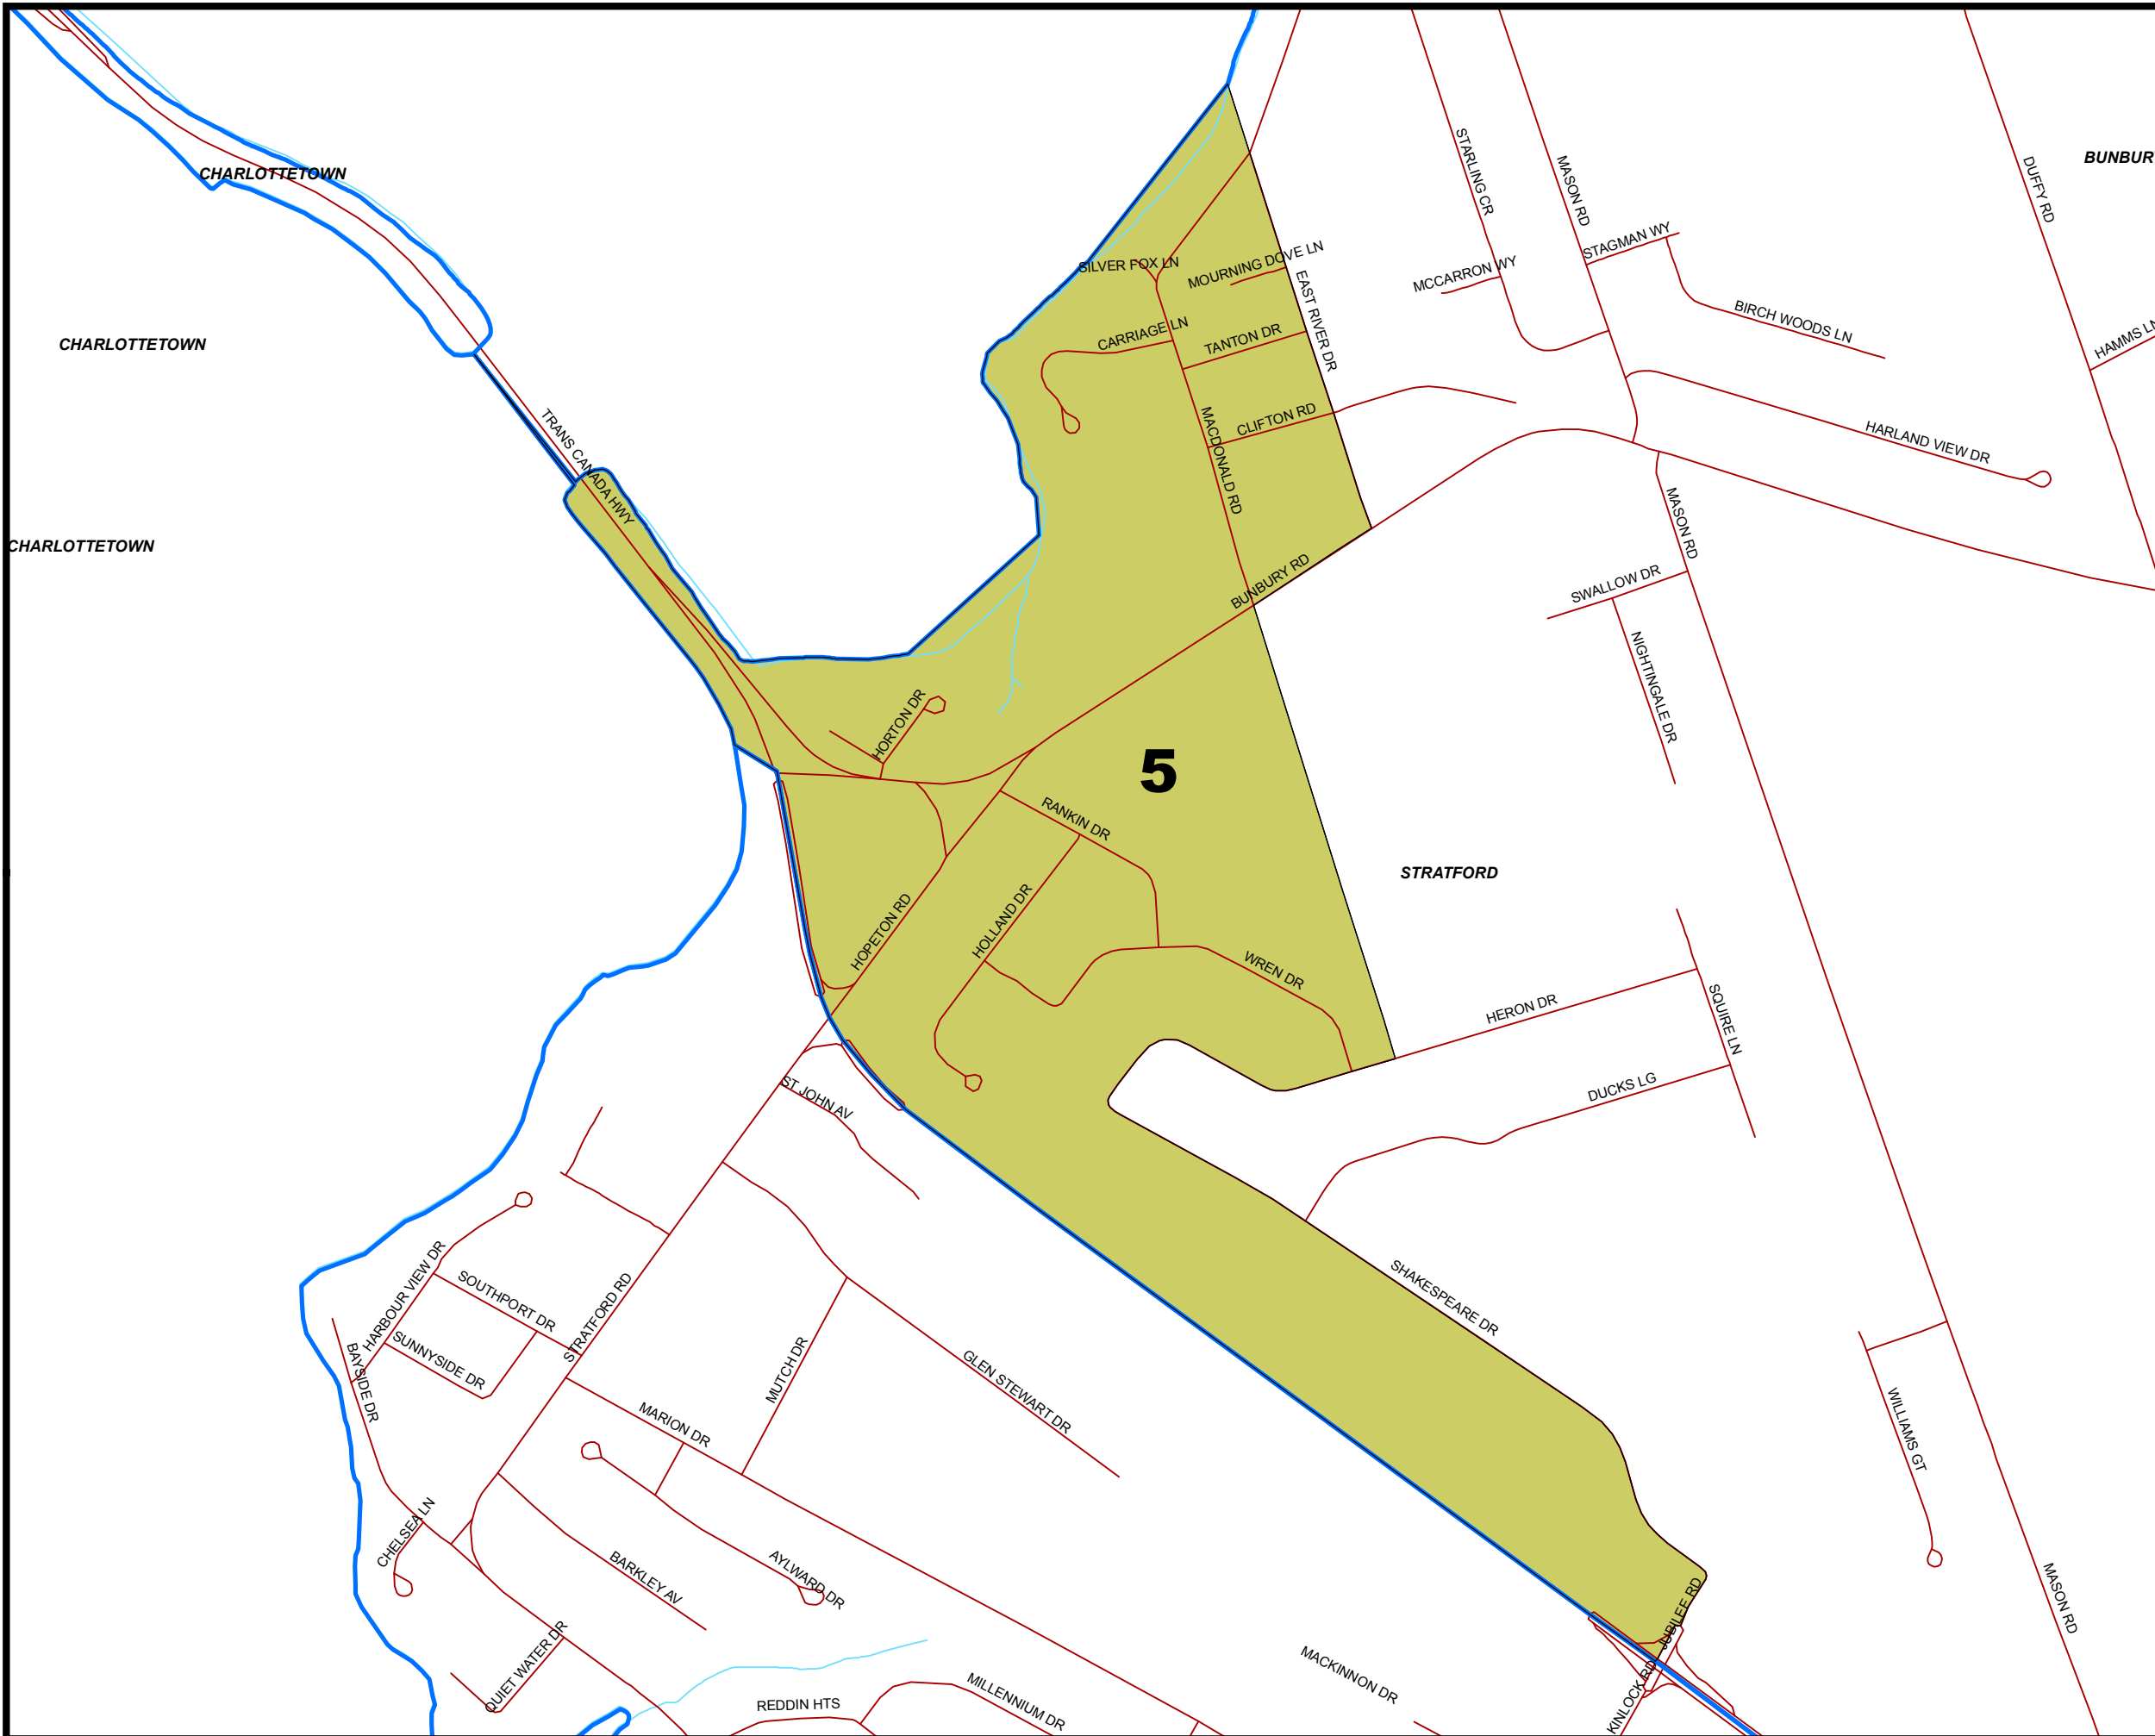

Provincial Electoral District

No. 5
Mermaid - Stratford

Polling Division

No. 5
RANKIN DRIVE

Legend

 Polling Division

Note:
The maps are designed as a general index of the electoral district divisions and are not intended to be used for measurements or for legal purposes.