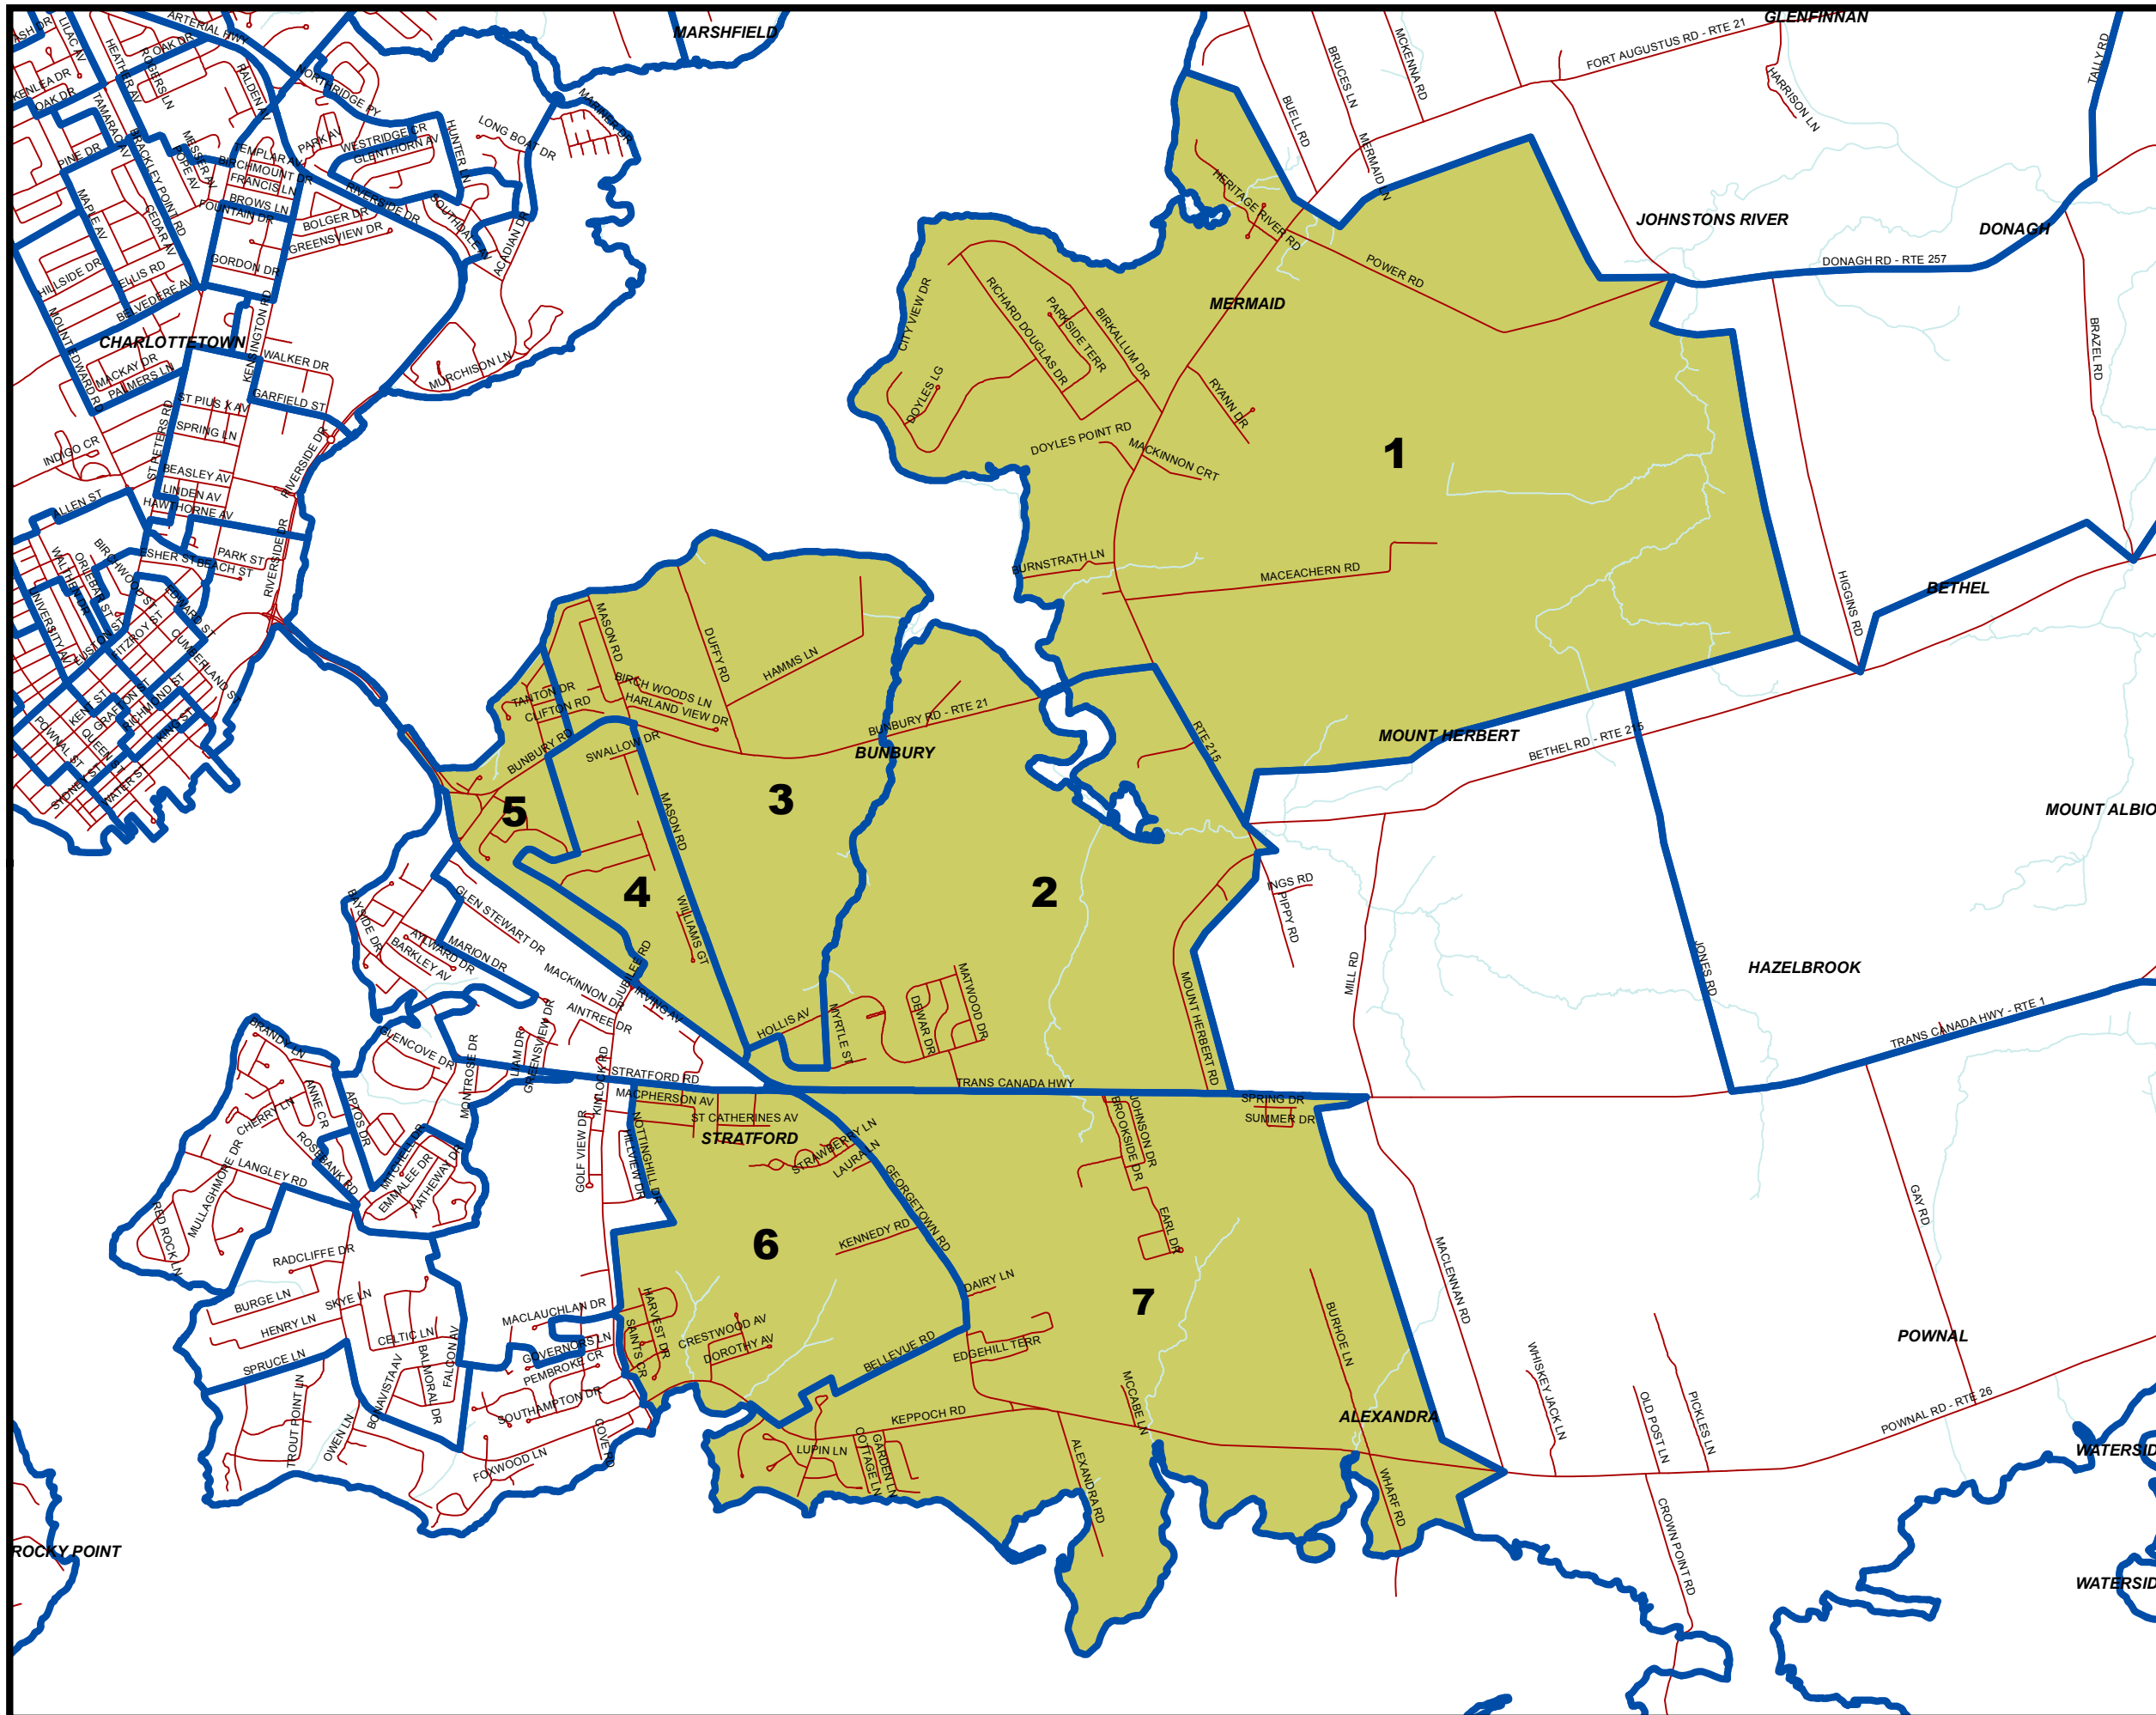

**Provincial Electoral District
No. 5
Mermaid - Stratford**

Polling Divisions

- 1 - MERMAID
- 2 - FULLERTON'S MARSH
- 3 - BUNBURY
- 4 - SHAKESPEARE DRIVE
- 5 - RANKIN DRIVE
- 6 - TEA HILL
- 7 - ALEXANDRA

Legend

 Polling Divisions

An elector's polling division is determined by the location of the elector's civic address rather than in accordance with the physical location of the elector's residence.

Where a street or road is used as a boundary, electors living on opposite sides of that street or road will vote in different polling divisions

Provincial Electoral District

No. 5
Mermaid - Stratford

Polling Division

No. 1
MERMAID

Legend

 Polling Division

Note:
The maps are designed as a general index of the electoral district divisions and are not intended to be used for measurements or for legal purposes.