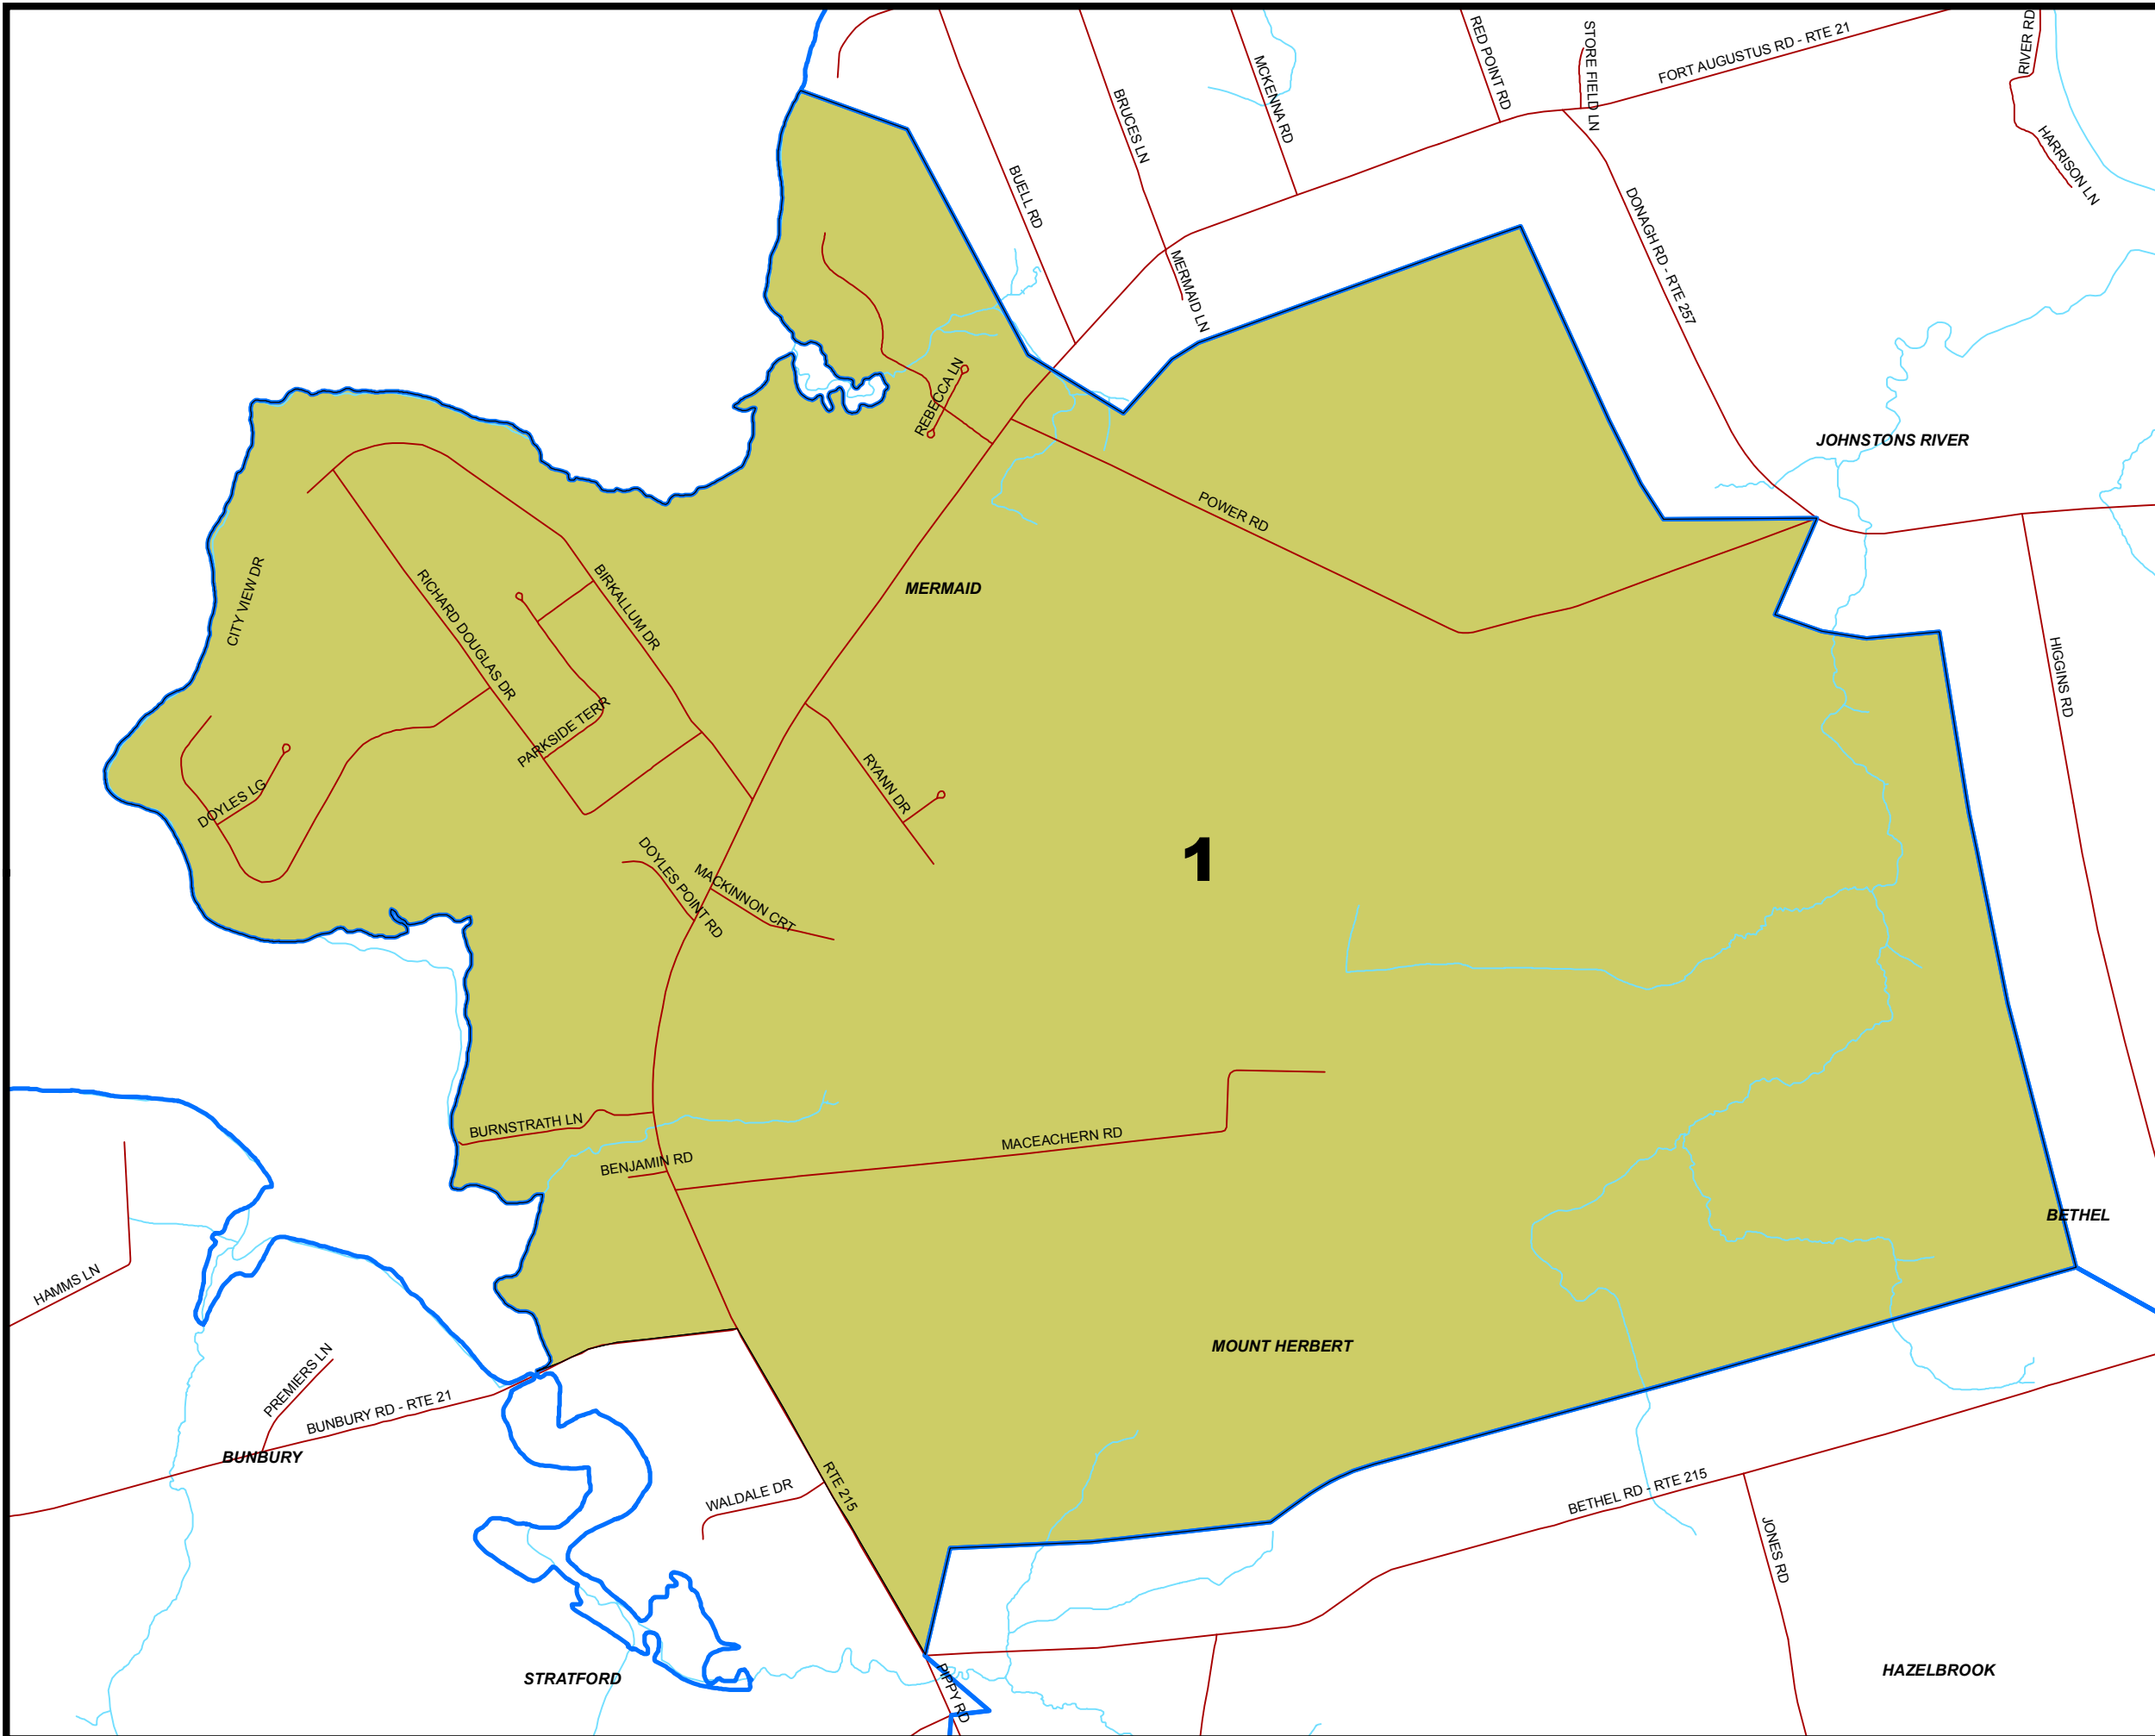

Legend

 Polling Divisions

An elector's polling division is determined by the location of the elector's civic address rather than in accordance with the physical location of the elector's residence.

Where a street or road is used as a boundary, electors living on opposite sides of that street or road will vote in different polling divisions

Provincial Electoral District

No. 5
Mermaid - Stratford

Polling Division

No. 1
MERMAID

Legend

 Polling Division

Note:
The maps are designed as a general index of the electoral district divisions and are not intended to be used for measurements or for legal purposes.