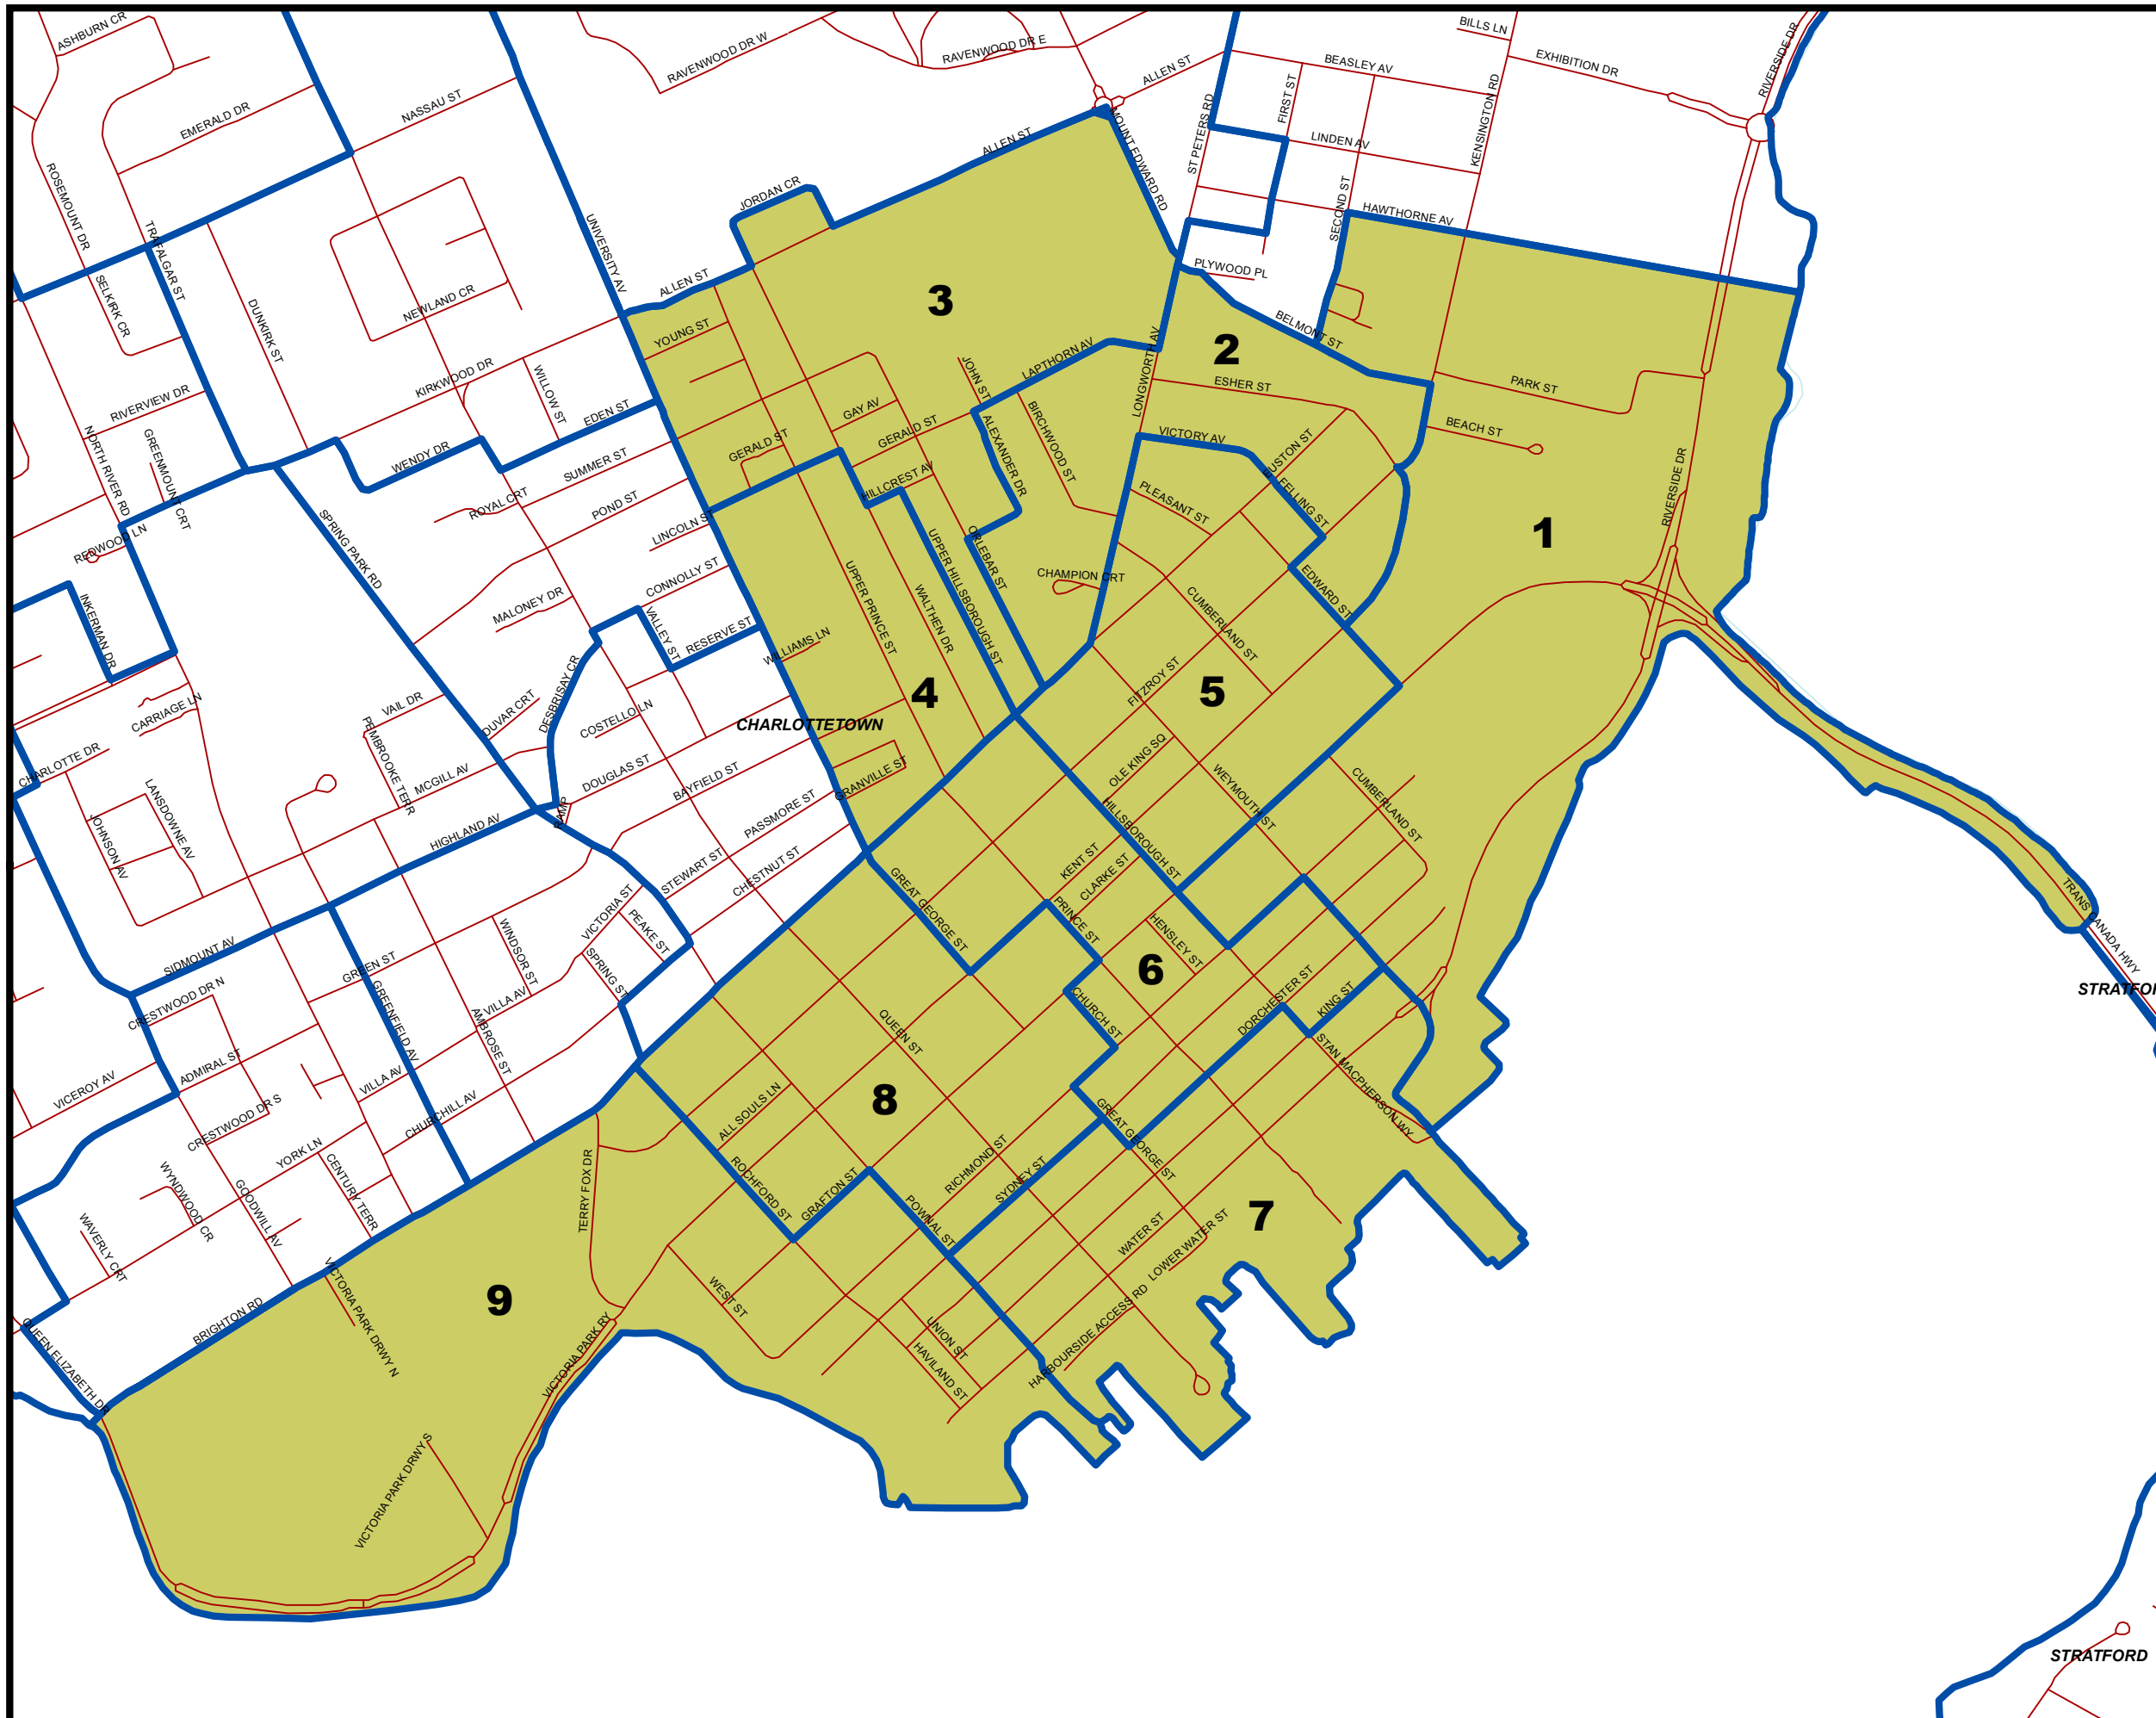

**Provincial Electoral District
No. 12
Charlottetown - Victoria Park**

Polling Divisions

- 1 - RIVERSIDE
- 2 - LONGWORTH
- 3 - HILLCREST
- 4 - WALTHEN
- 5 - CUMBERLAND
- 6 - DORCHESTER
- 7 - WATER
- 8 - GRAFTON
- 9 - FANNINGBANK

Legend

 Polling Divisions

An elector's polling division is determined by the location of the elector's civic address rather than in accordance with the physical location of the elector's residence.

Where a street or road is used as a boundary, electors living on opposite sides of that street or road will vote in different polling divisions

Provincial Electoral District

No. 12
Charlottetown - Victoria Park

Polling Division

No. 1
RIVERSIDE

Legend

 Polling Division

Note:
The maps are designed as a general index of the electoral district divisions and are not intended to be used for measurements or for legal purposes.