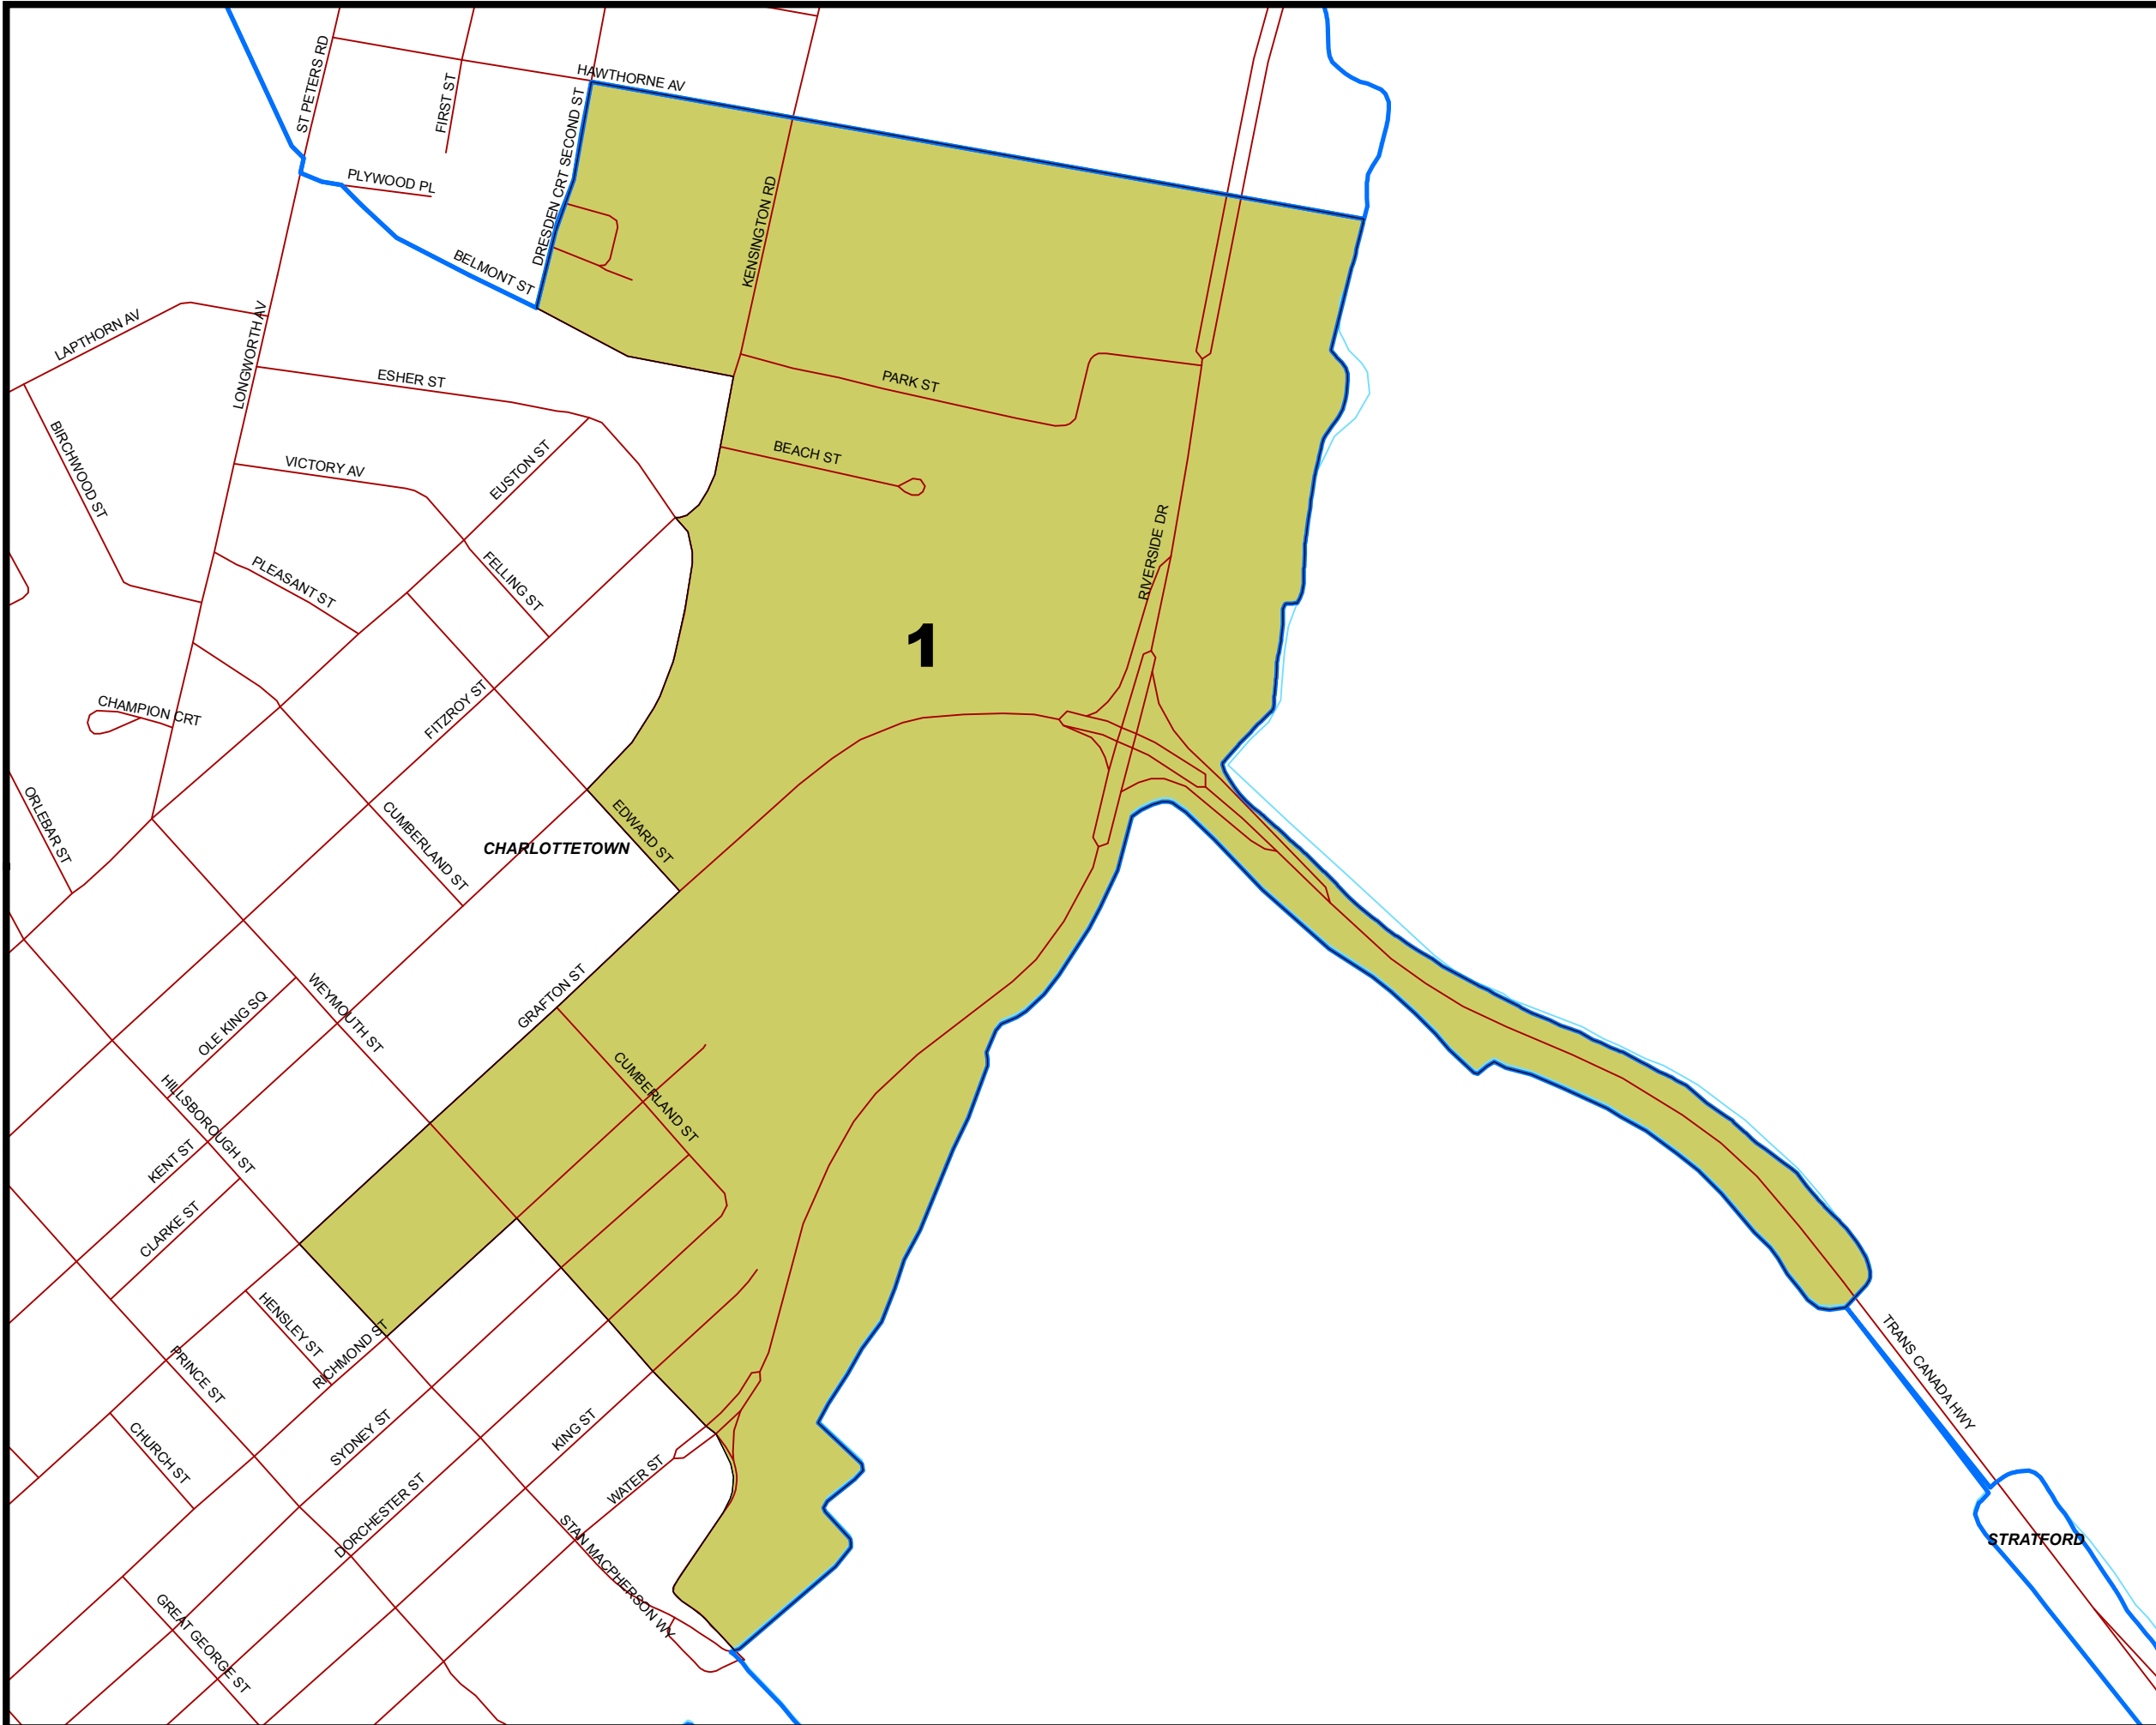

Legend

 Polling Divisions

An elector's polling division is determined by the location of the elector's civic address rather than in accordance with the physical location of the elector's residence.

Where a street or road is used as a boundary, electors living on opposite sides of that street or road will vote in different polling divisions

Provincial Electoral District

No. 12
Charlottetown - Victoria Park

Polling Division

No. 1
RIVERSIDE

Legend

 Polling Division

Note:
The maps are designed as a general index of the electoral district divisions and are not intended to be used for measurements or for legal purposes.