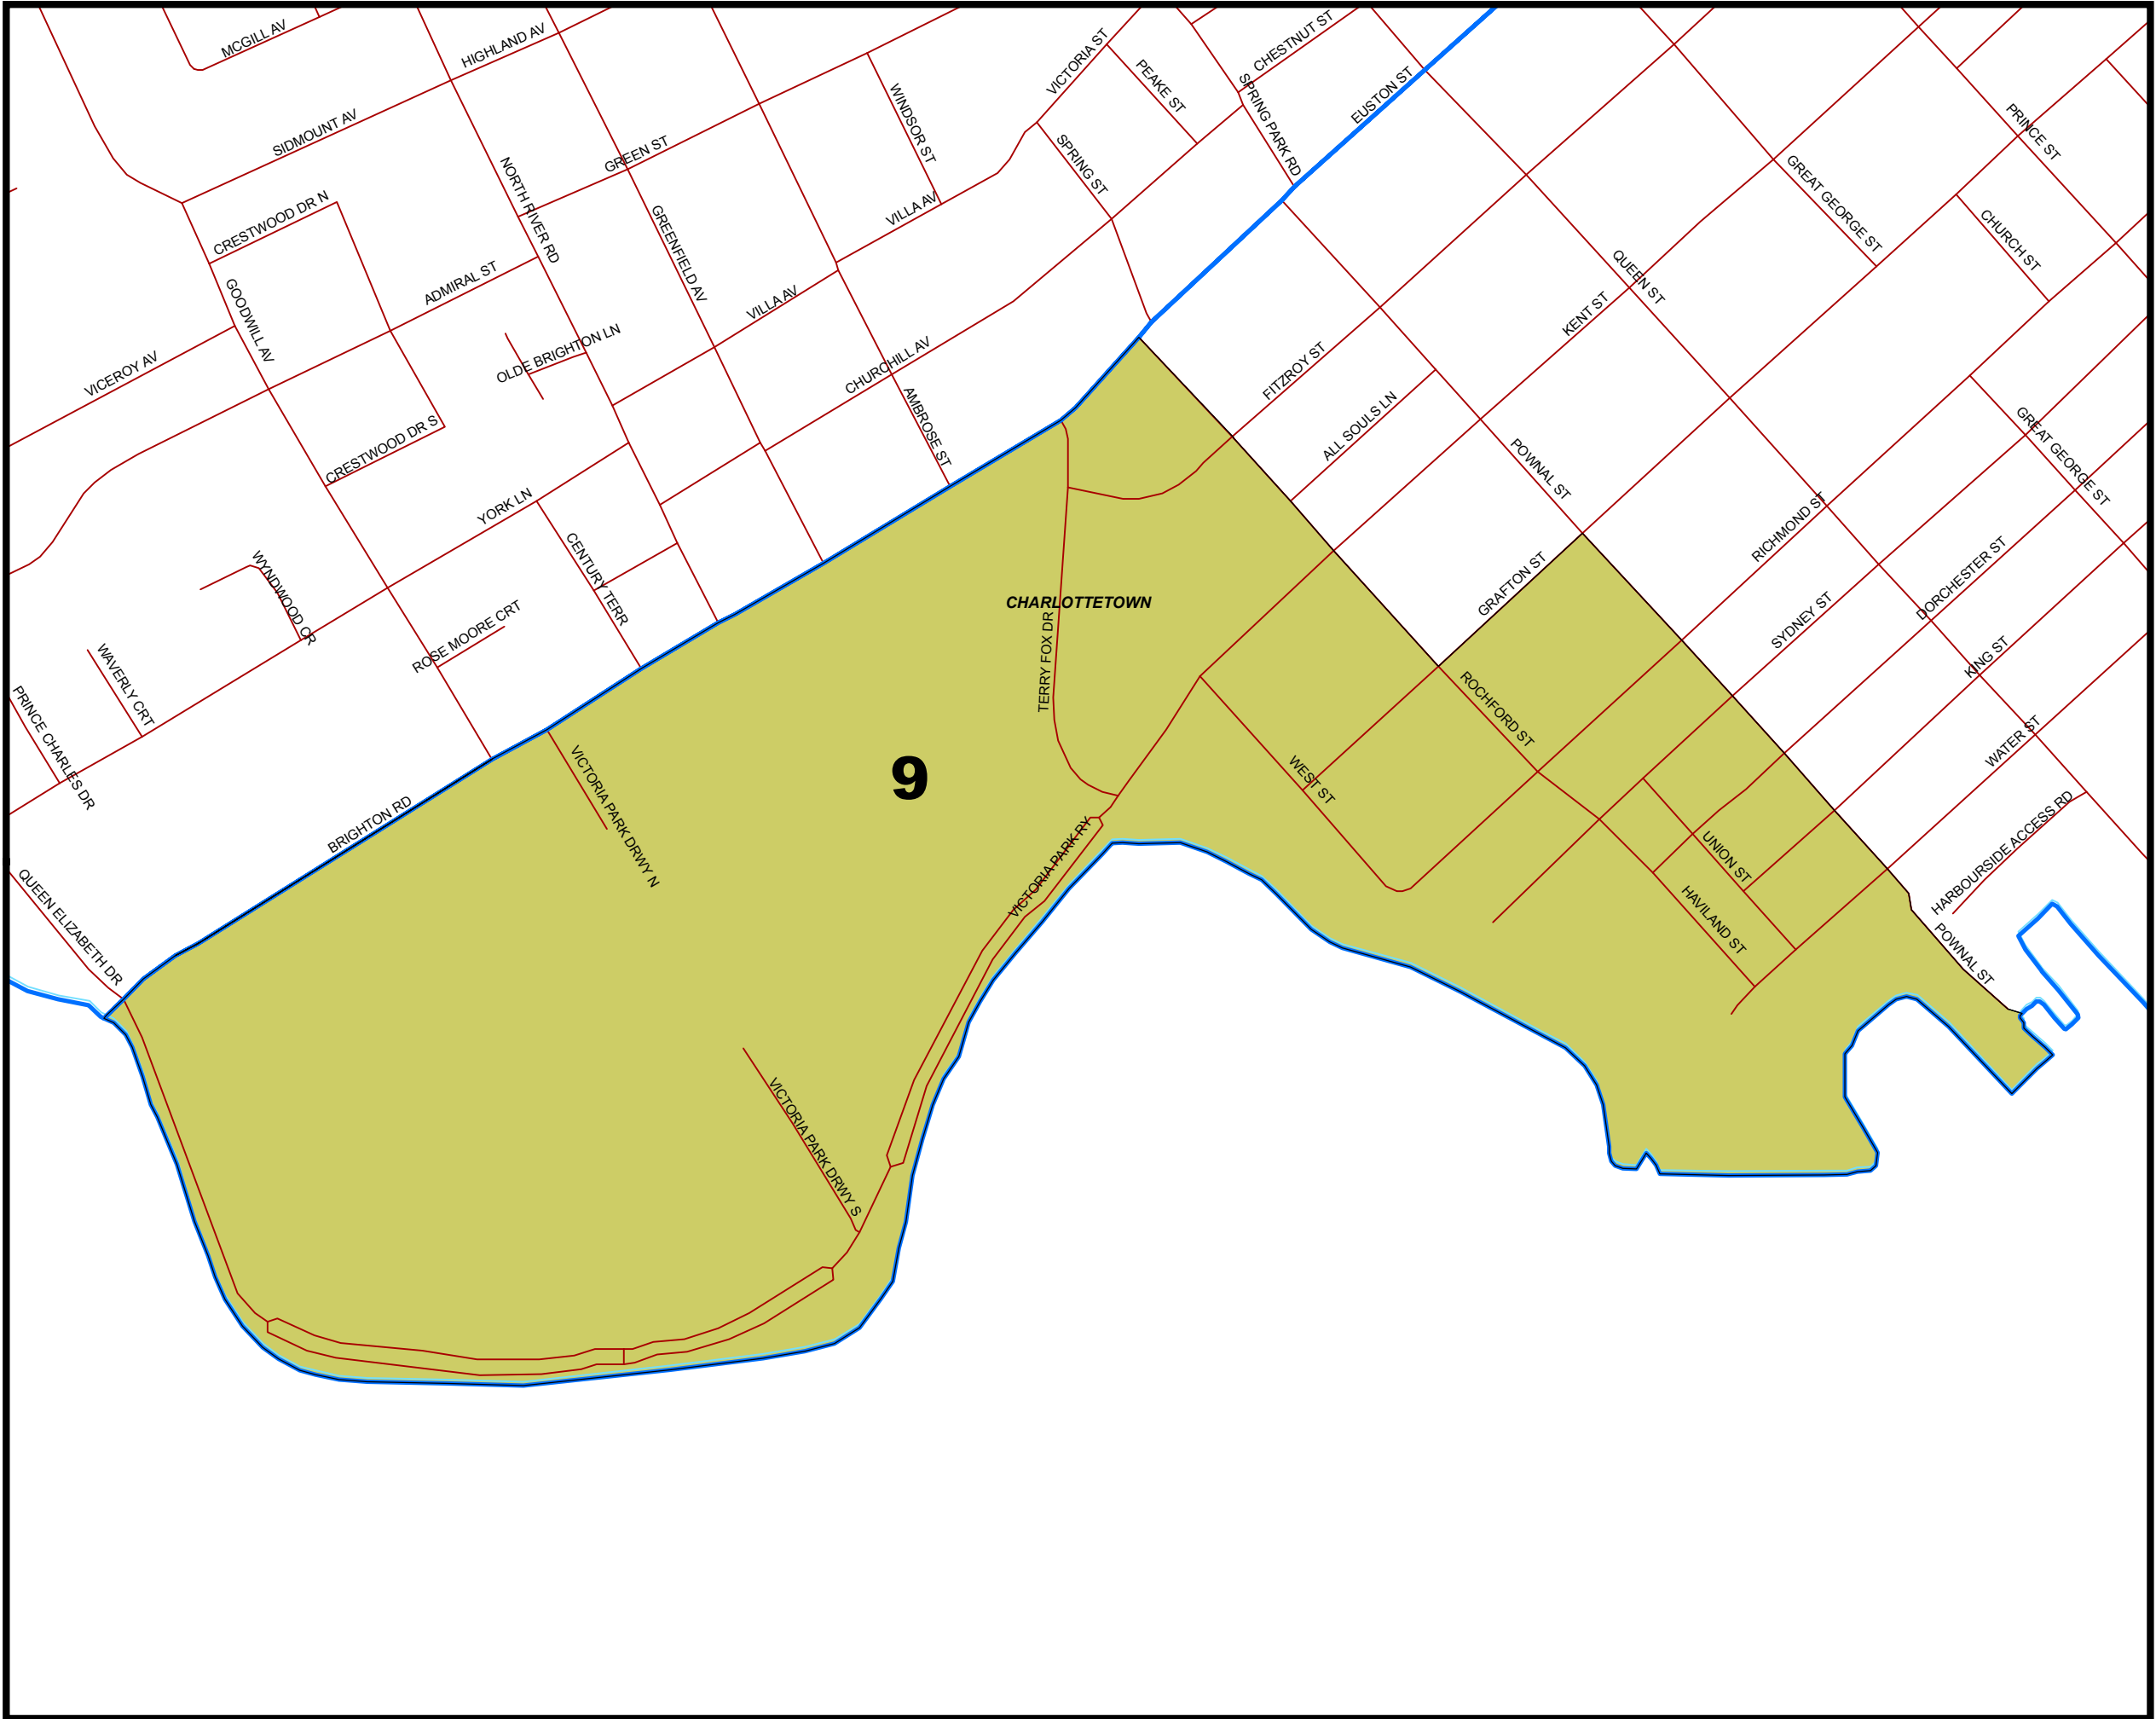

Provincial Electoral District

No. 12
Charlottetown - Victoria Park

Polling Division

No. 9
FANNINGBANK

Legend

Polling Division

Note:
The maps are designed as a general index of the electoral district divisions and are not intended to be used for measurements or for legal purposes.

176 Great George Street, Suite 160
Charlottetown, PE C1A 4K9
1-888-234-8683
www.electionspei.ca