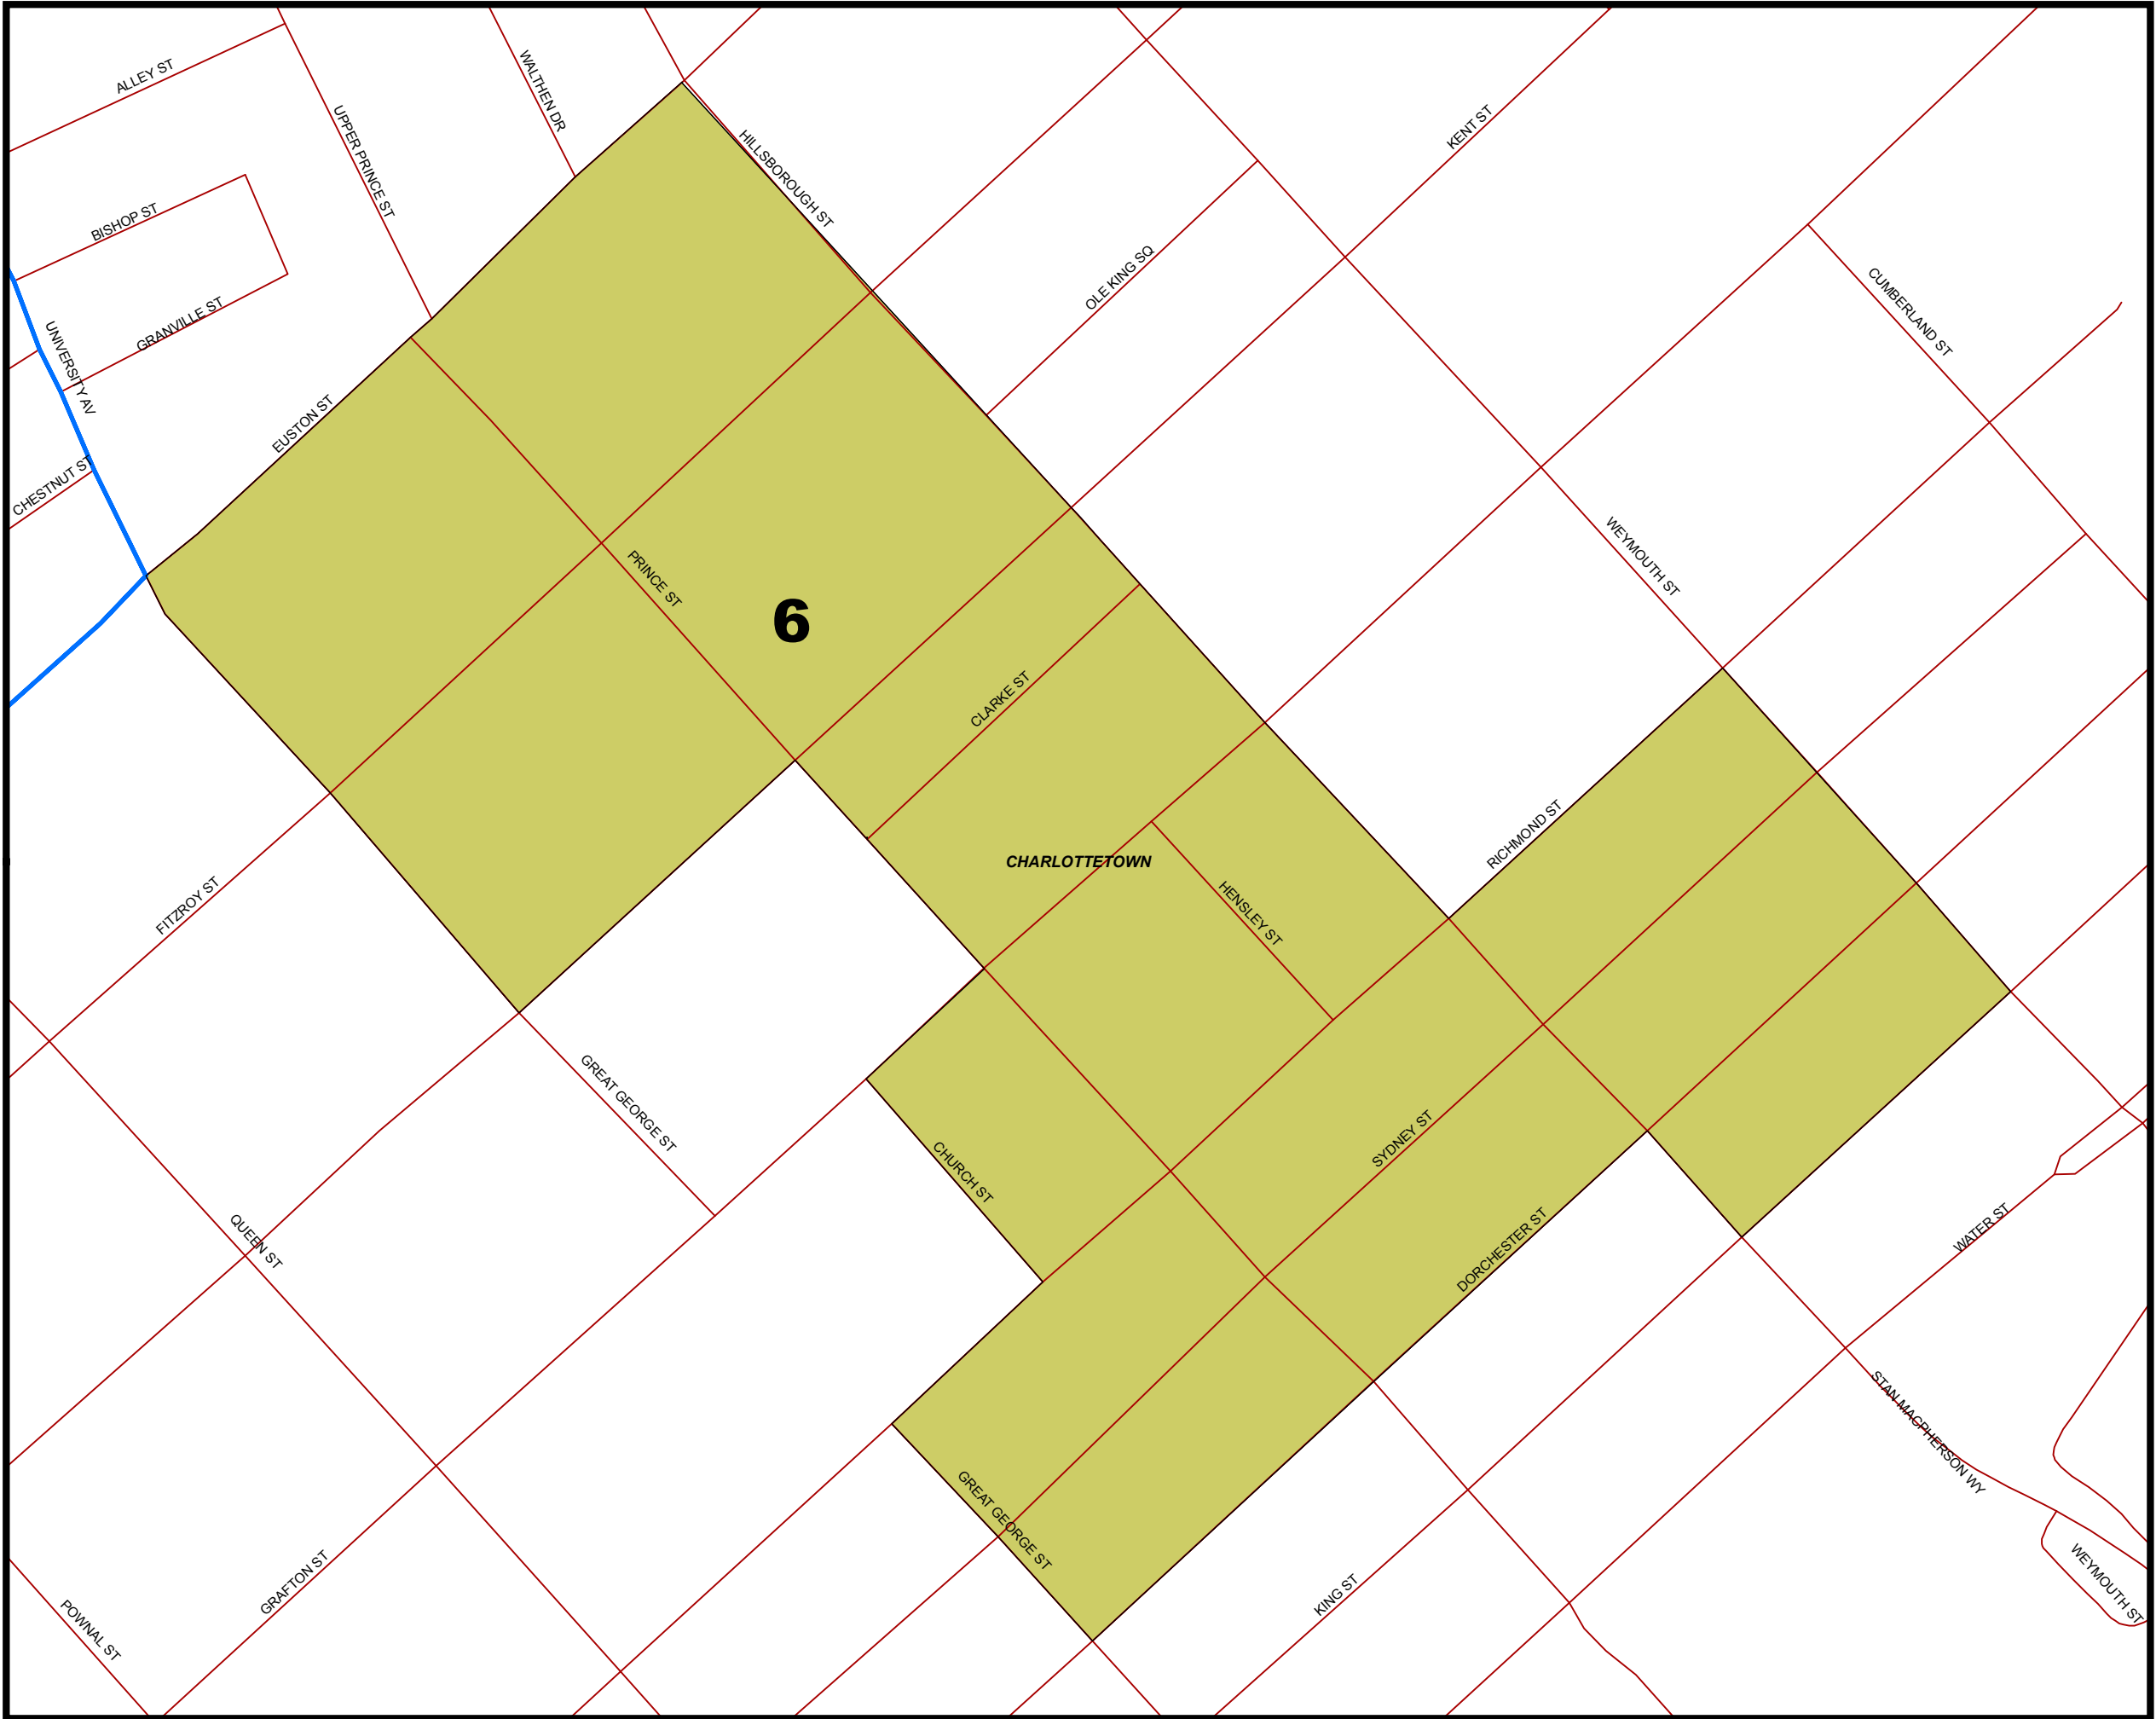

Provincial Electoral District

No. 12
Charlottetown - Victoria Park

Polling Division

No. 6
DORCHESTER

Legend

Polling Division

Note:
The maps are designed as a general index of the electoral district divisions and are not intended to be used for measurements or for legal purposes.

176 Great George Street, Suite 160
Charlottetown, PE C1A 4K9
1-888-234-8683
www.electionspei.ca