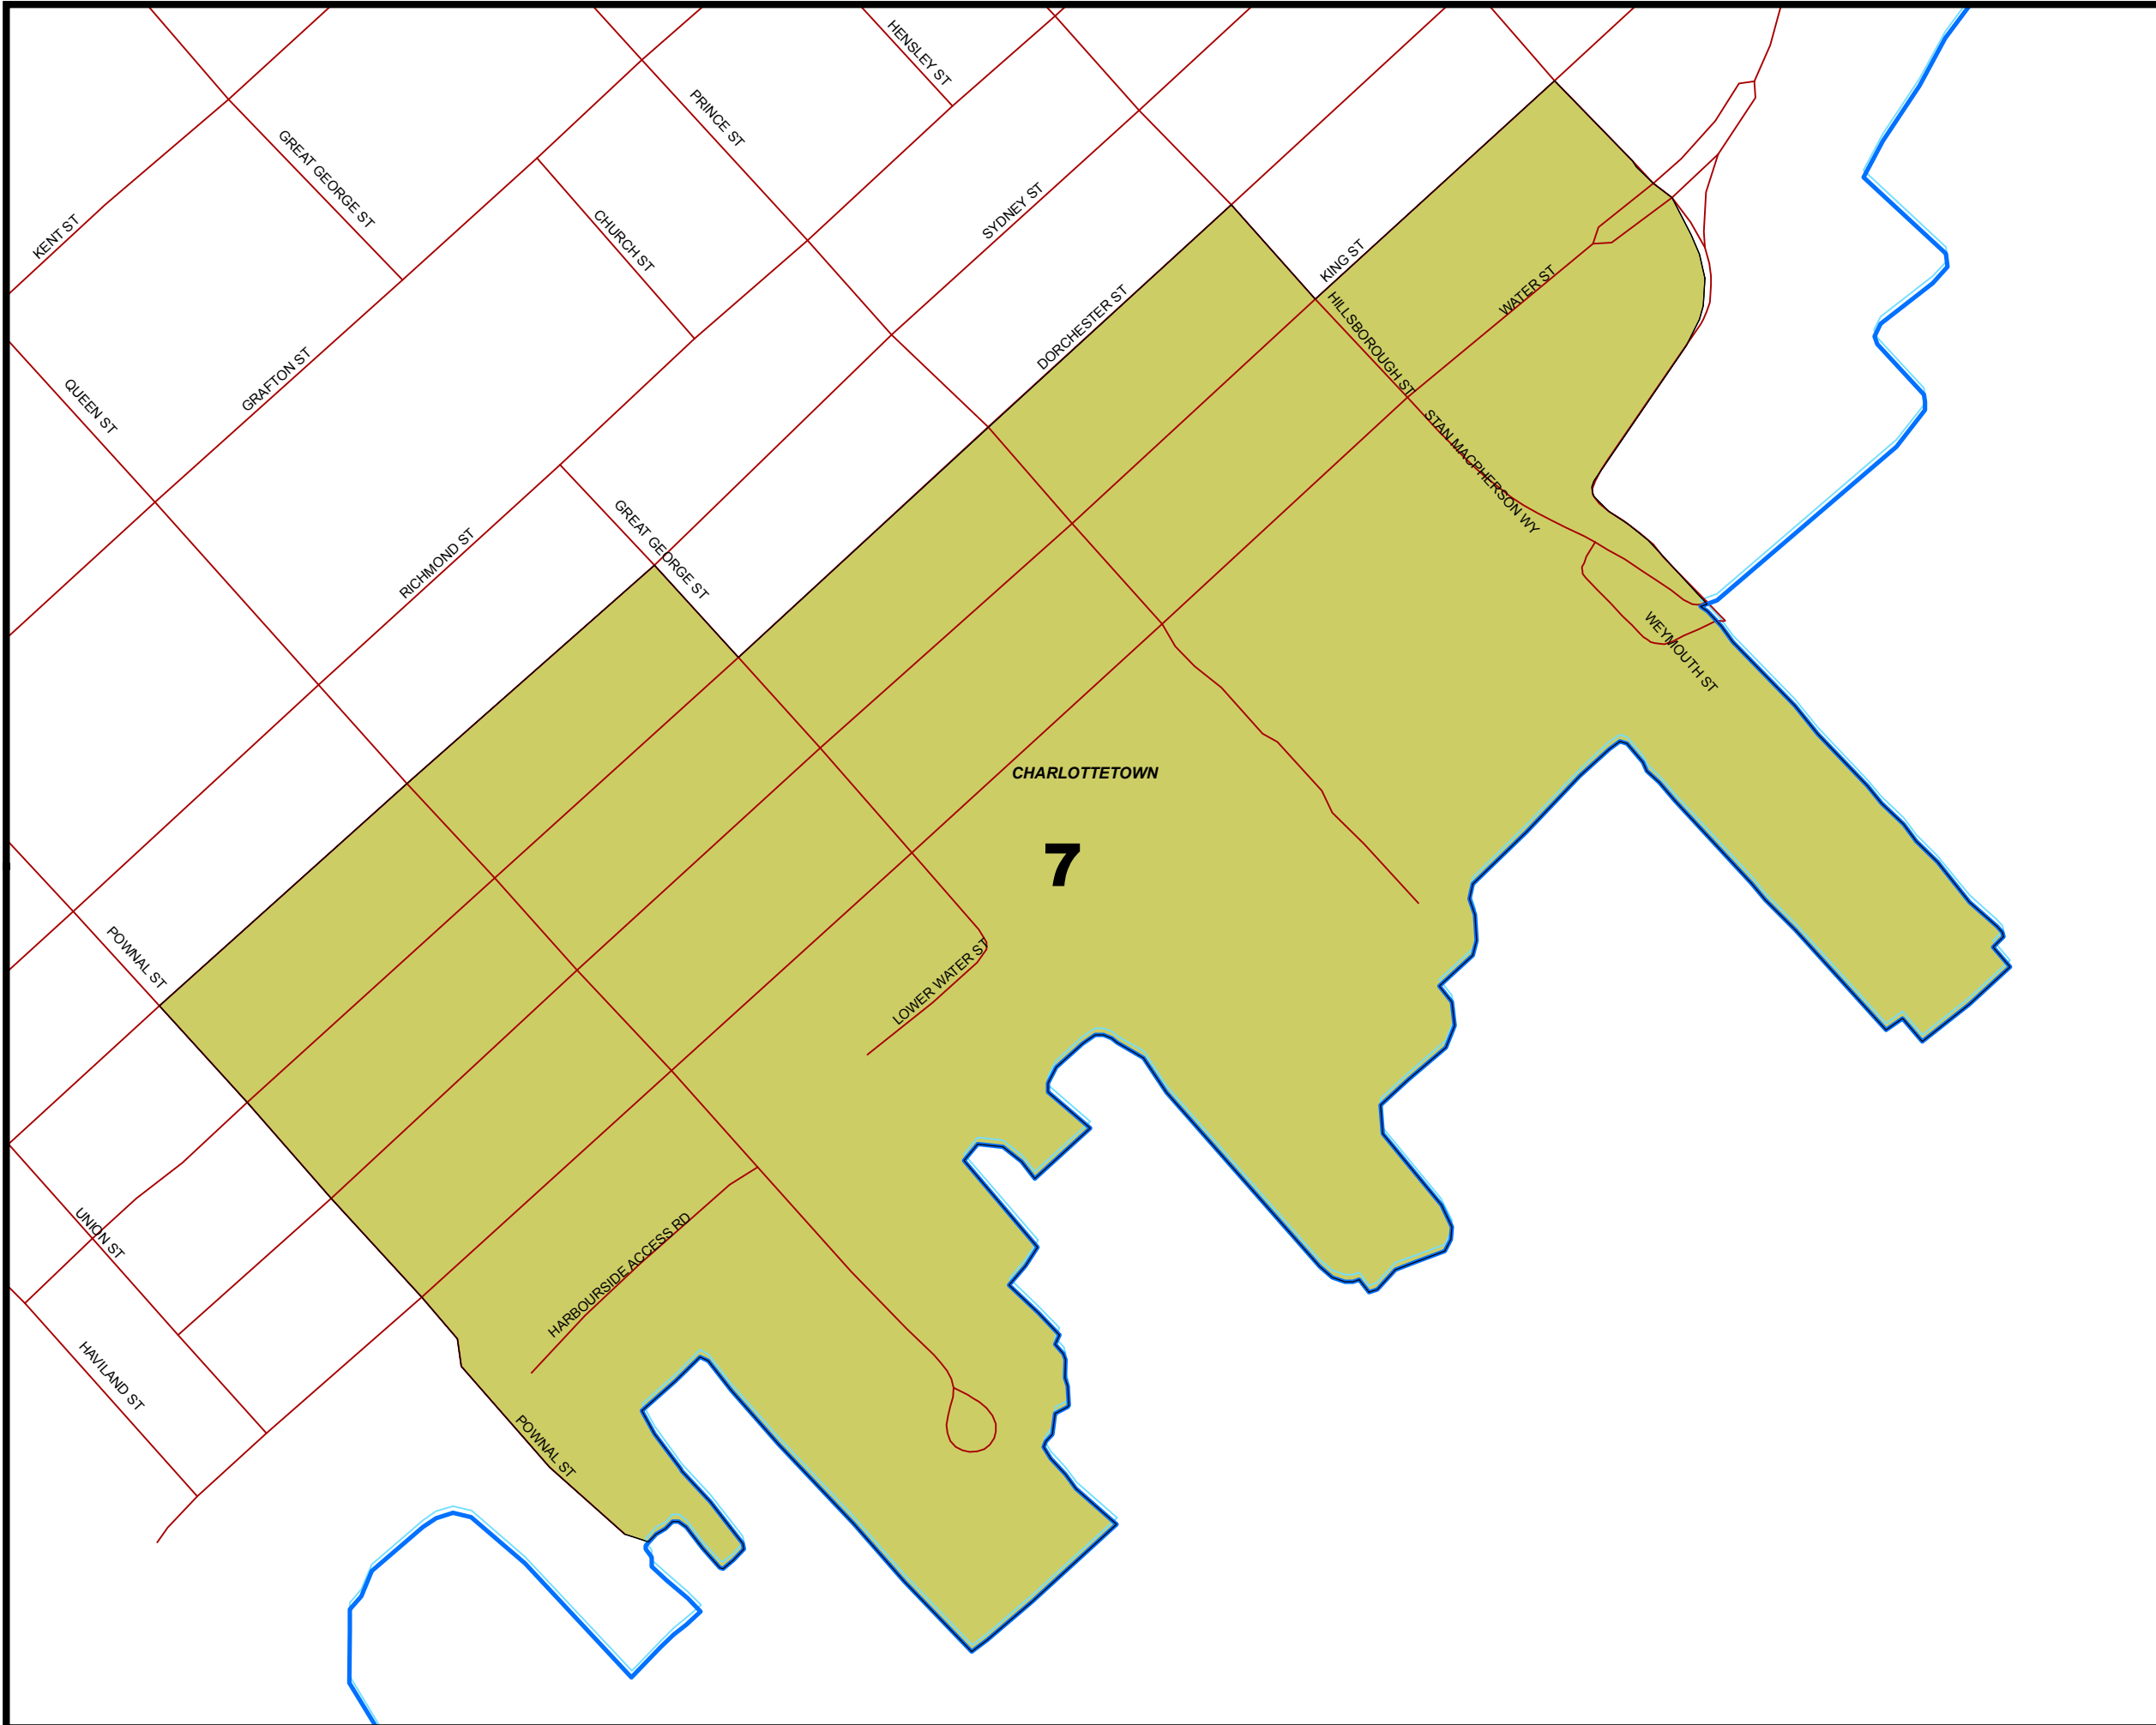

Provincial Electoral District

No. 12
Charlottetown - Victoria Park

Polling Division

No. 7
WATER

Legend

 Polling Division

Note:
The maps are designed as a general index of the electoral district divisions and are not intended to be used for measurements or for legal purposes.