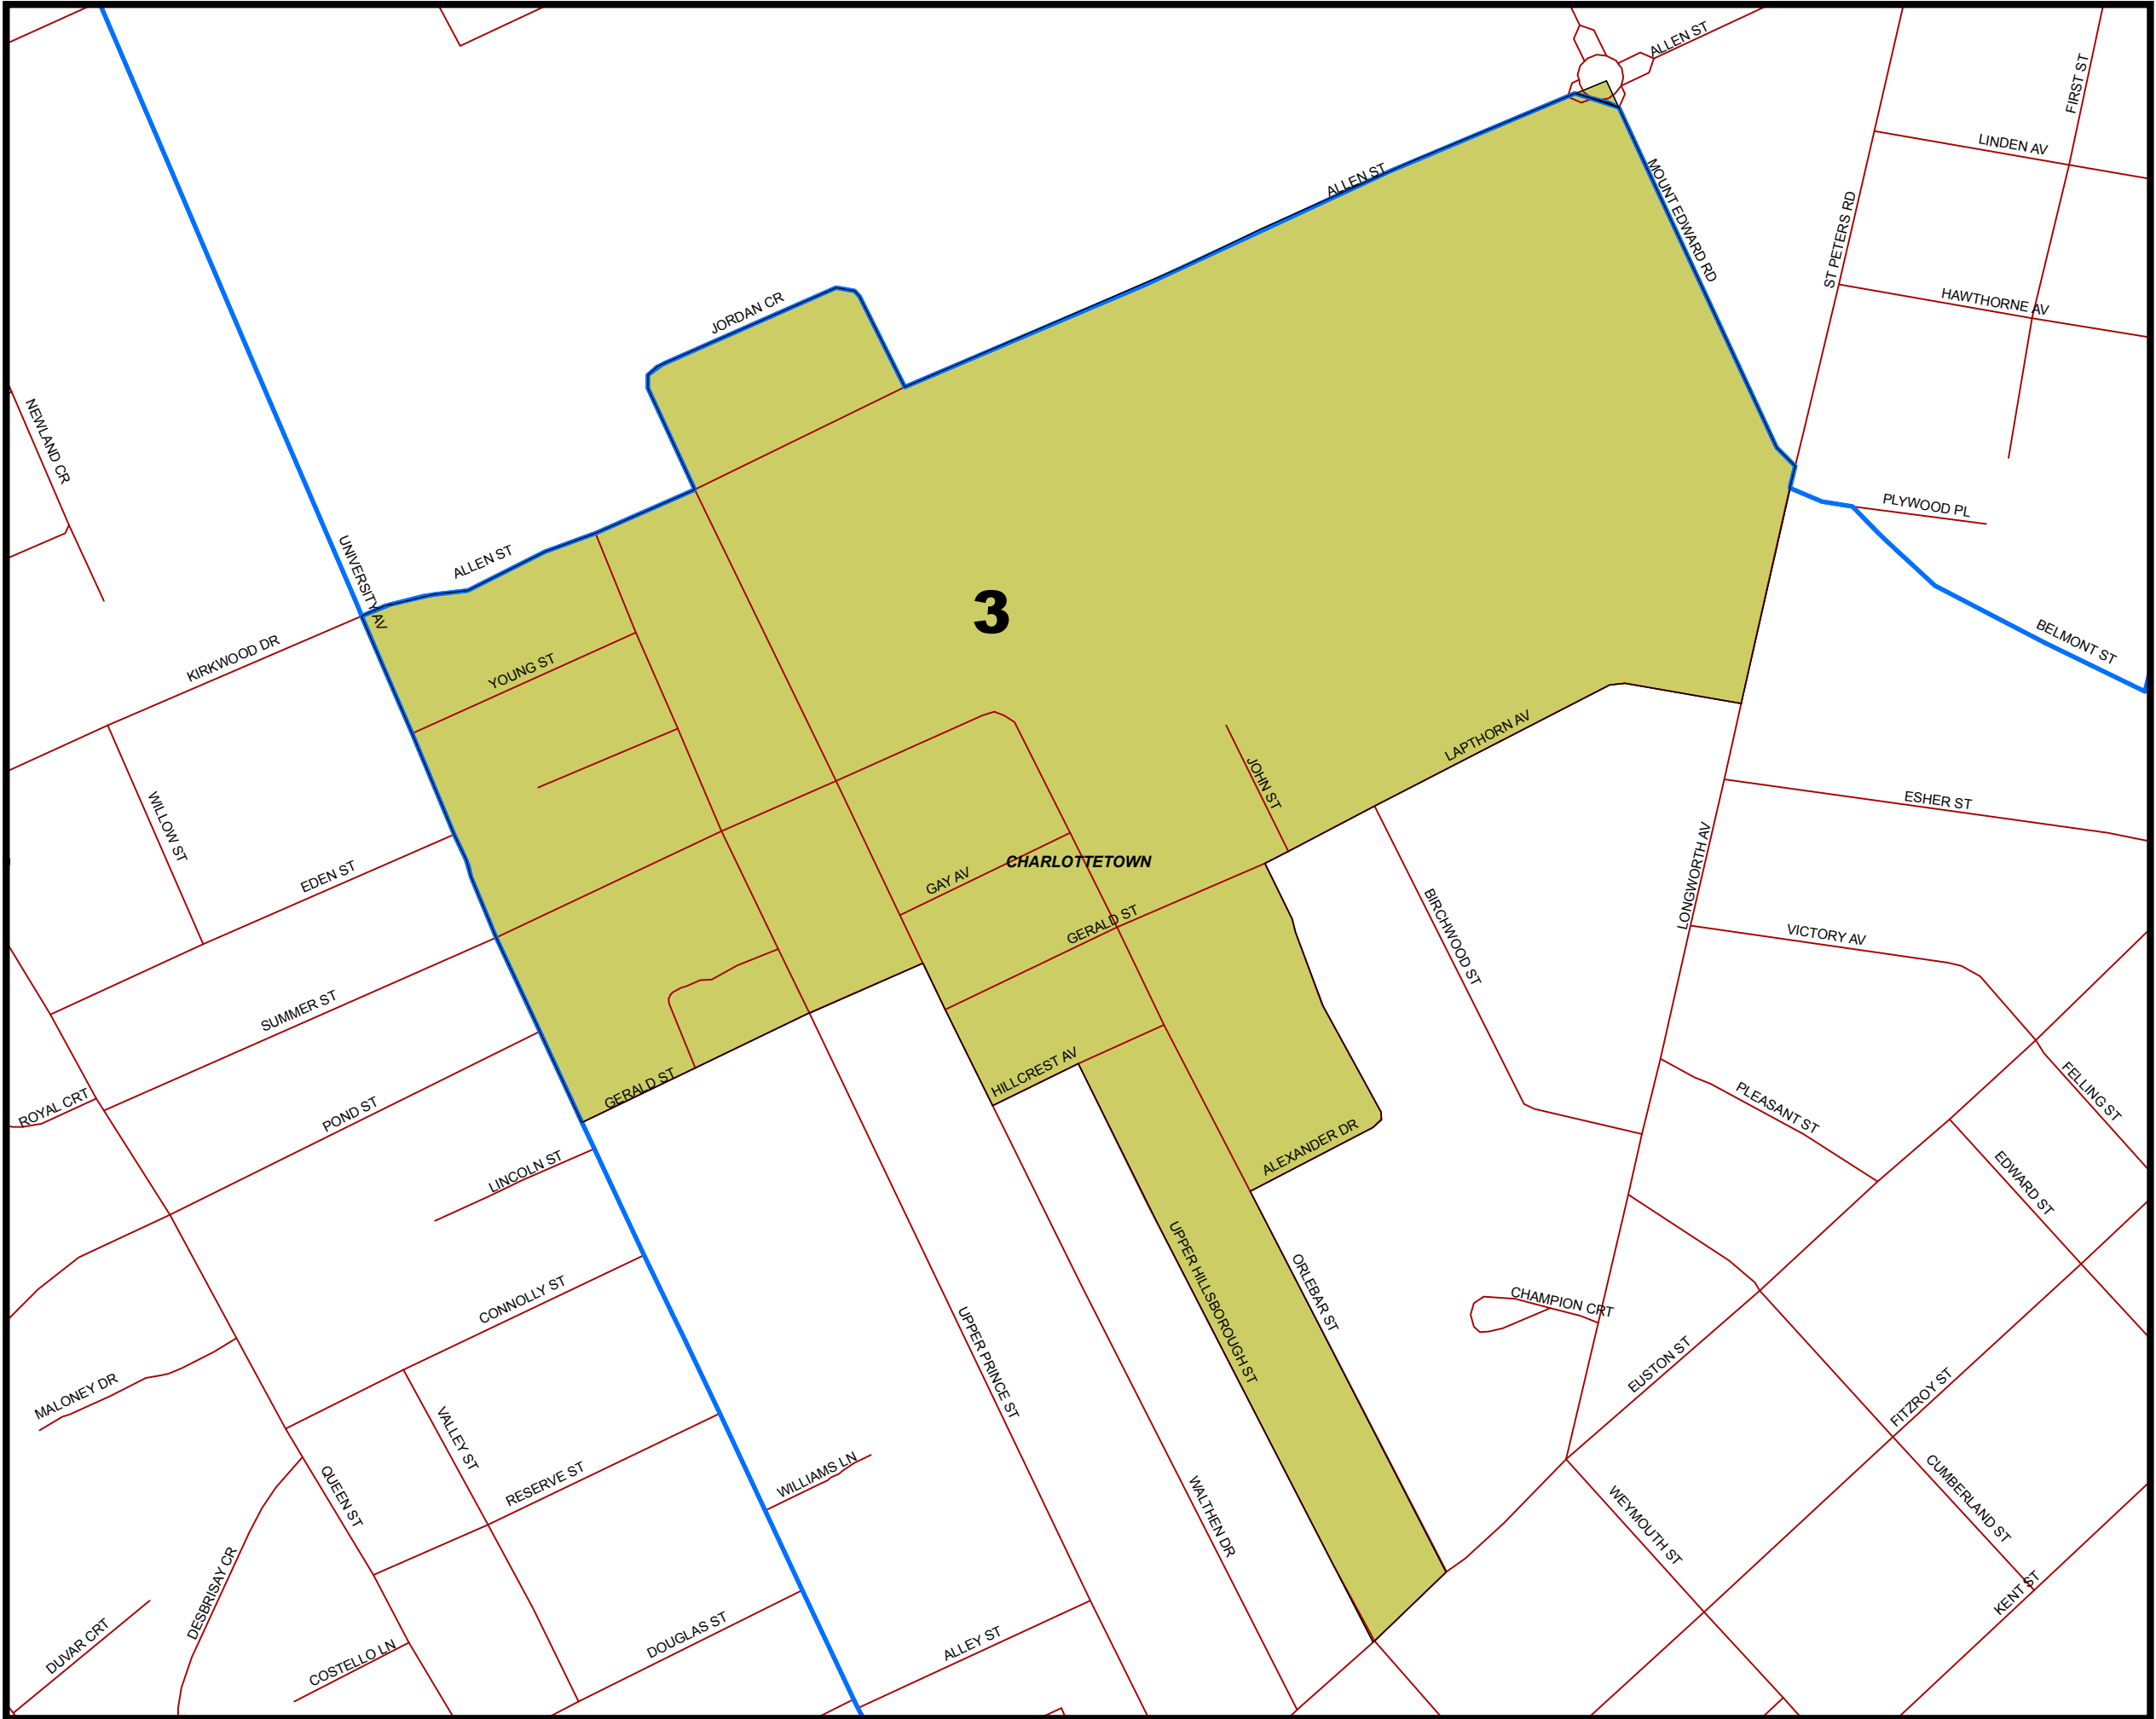

Provincial Electoral District

No. 12
Charlottetown - Victoria Park

Polling Division

No. 3
HILLCREST

Legend

Polling Division

Note:
The maps are designed as a general index of the electoral district divisions and are not intended to be used for measurements or for legal purposes.

176 Great George Street, Suite 160
Charlottetown, PE C1A 4K9
1-888-234-8683
www.electionspei.ca