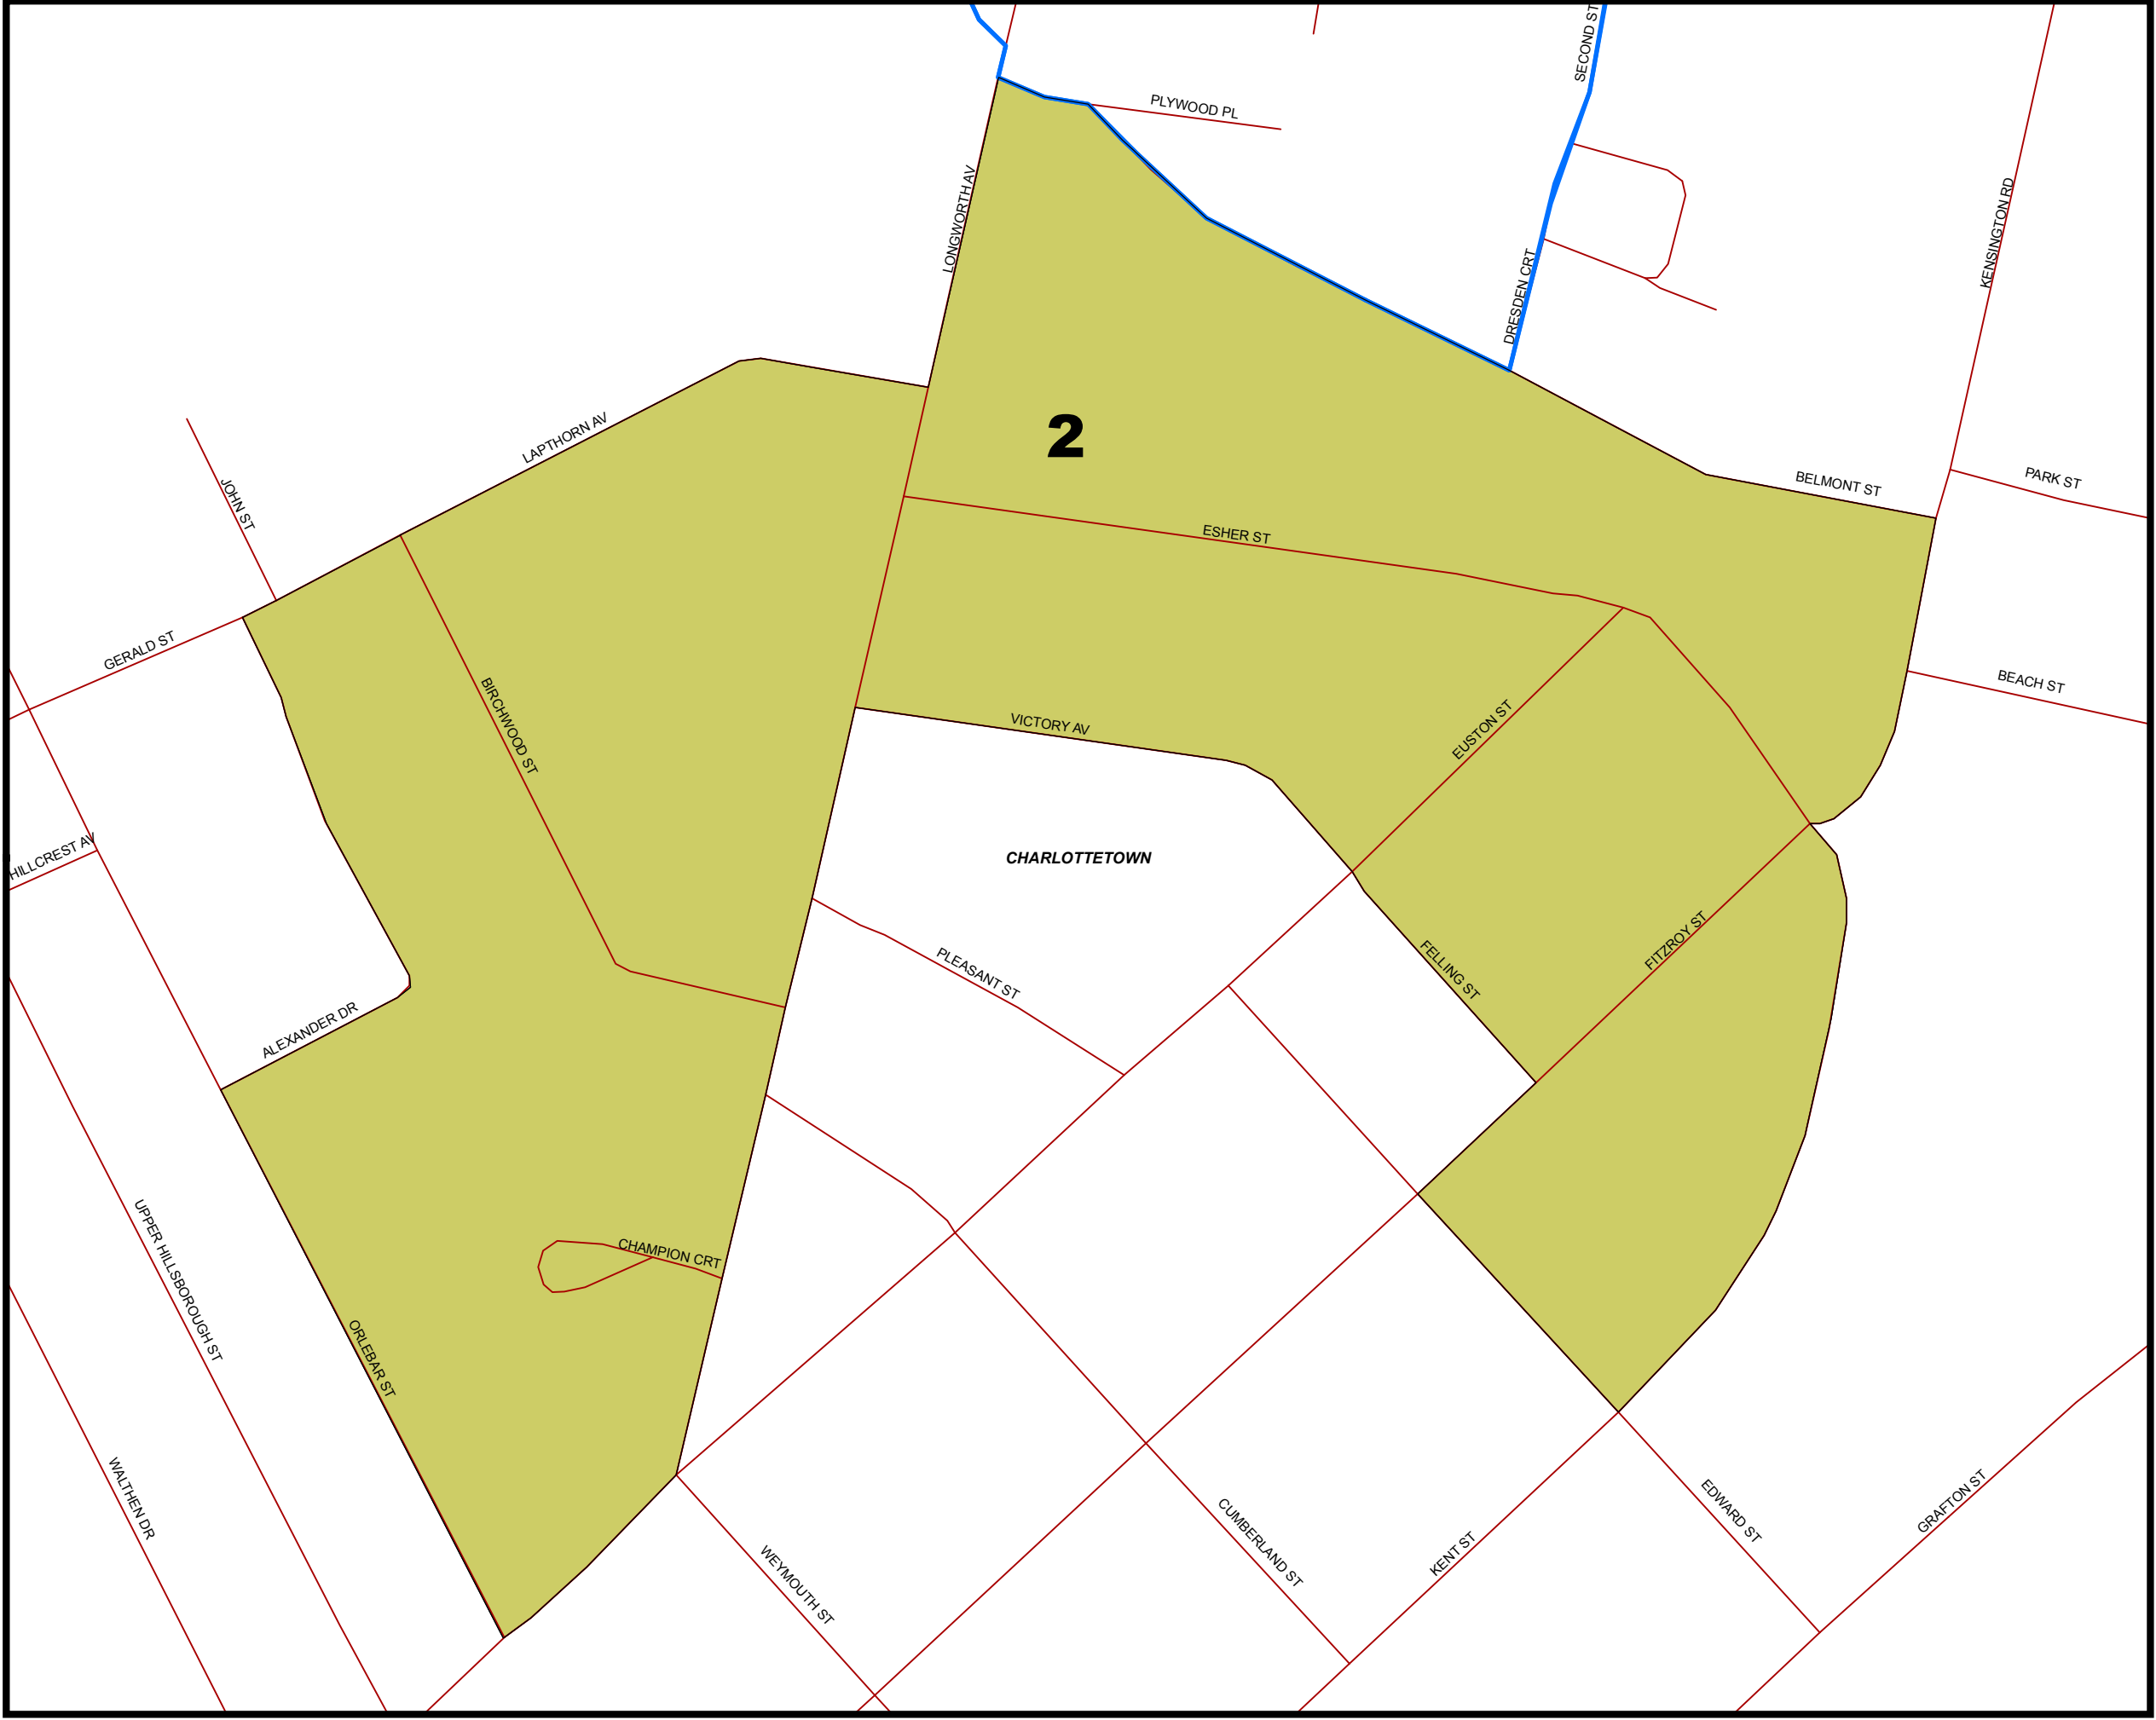

Provincial Electoral District

No. 12
Charlottetown - Victoria Park

Polling Division

No. 2
LONGWORTH

Legend

Polling Division

Note:
The maps are designed as a general index of the electoral district divisions and are not intended to be used for measurements or for legal purposes.

176 Great George Street, Suite 160
Charlottetown, PE C1A 4K9
1-888-234-8683
www.electionspei.ca