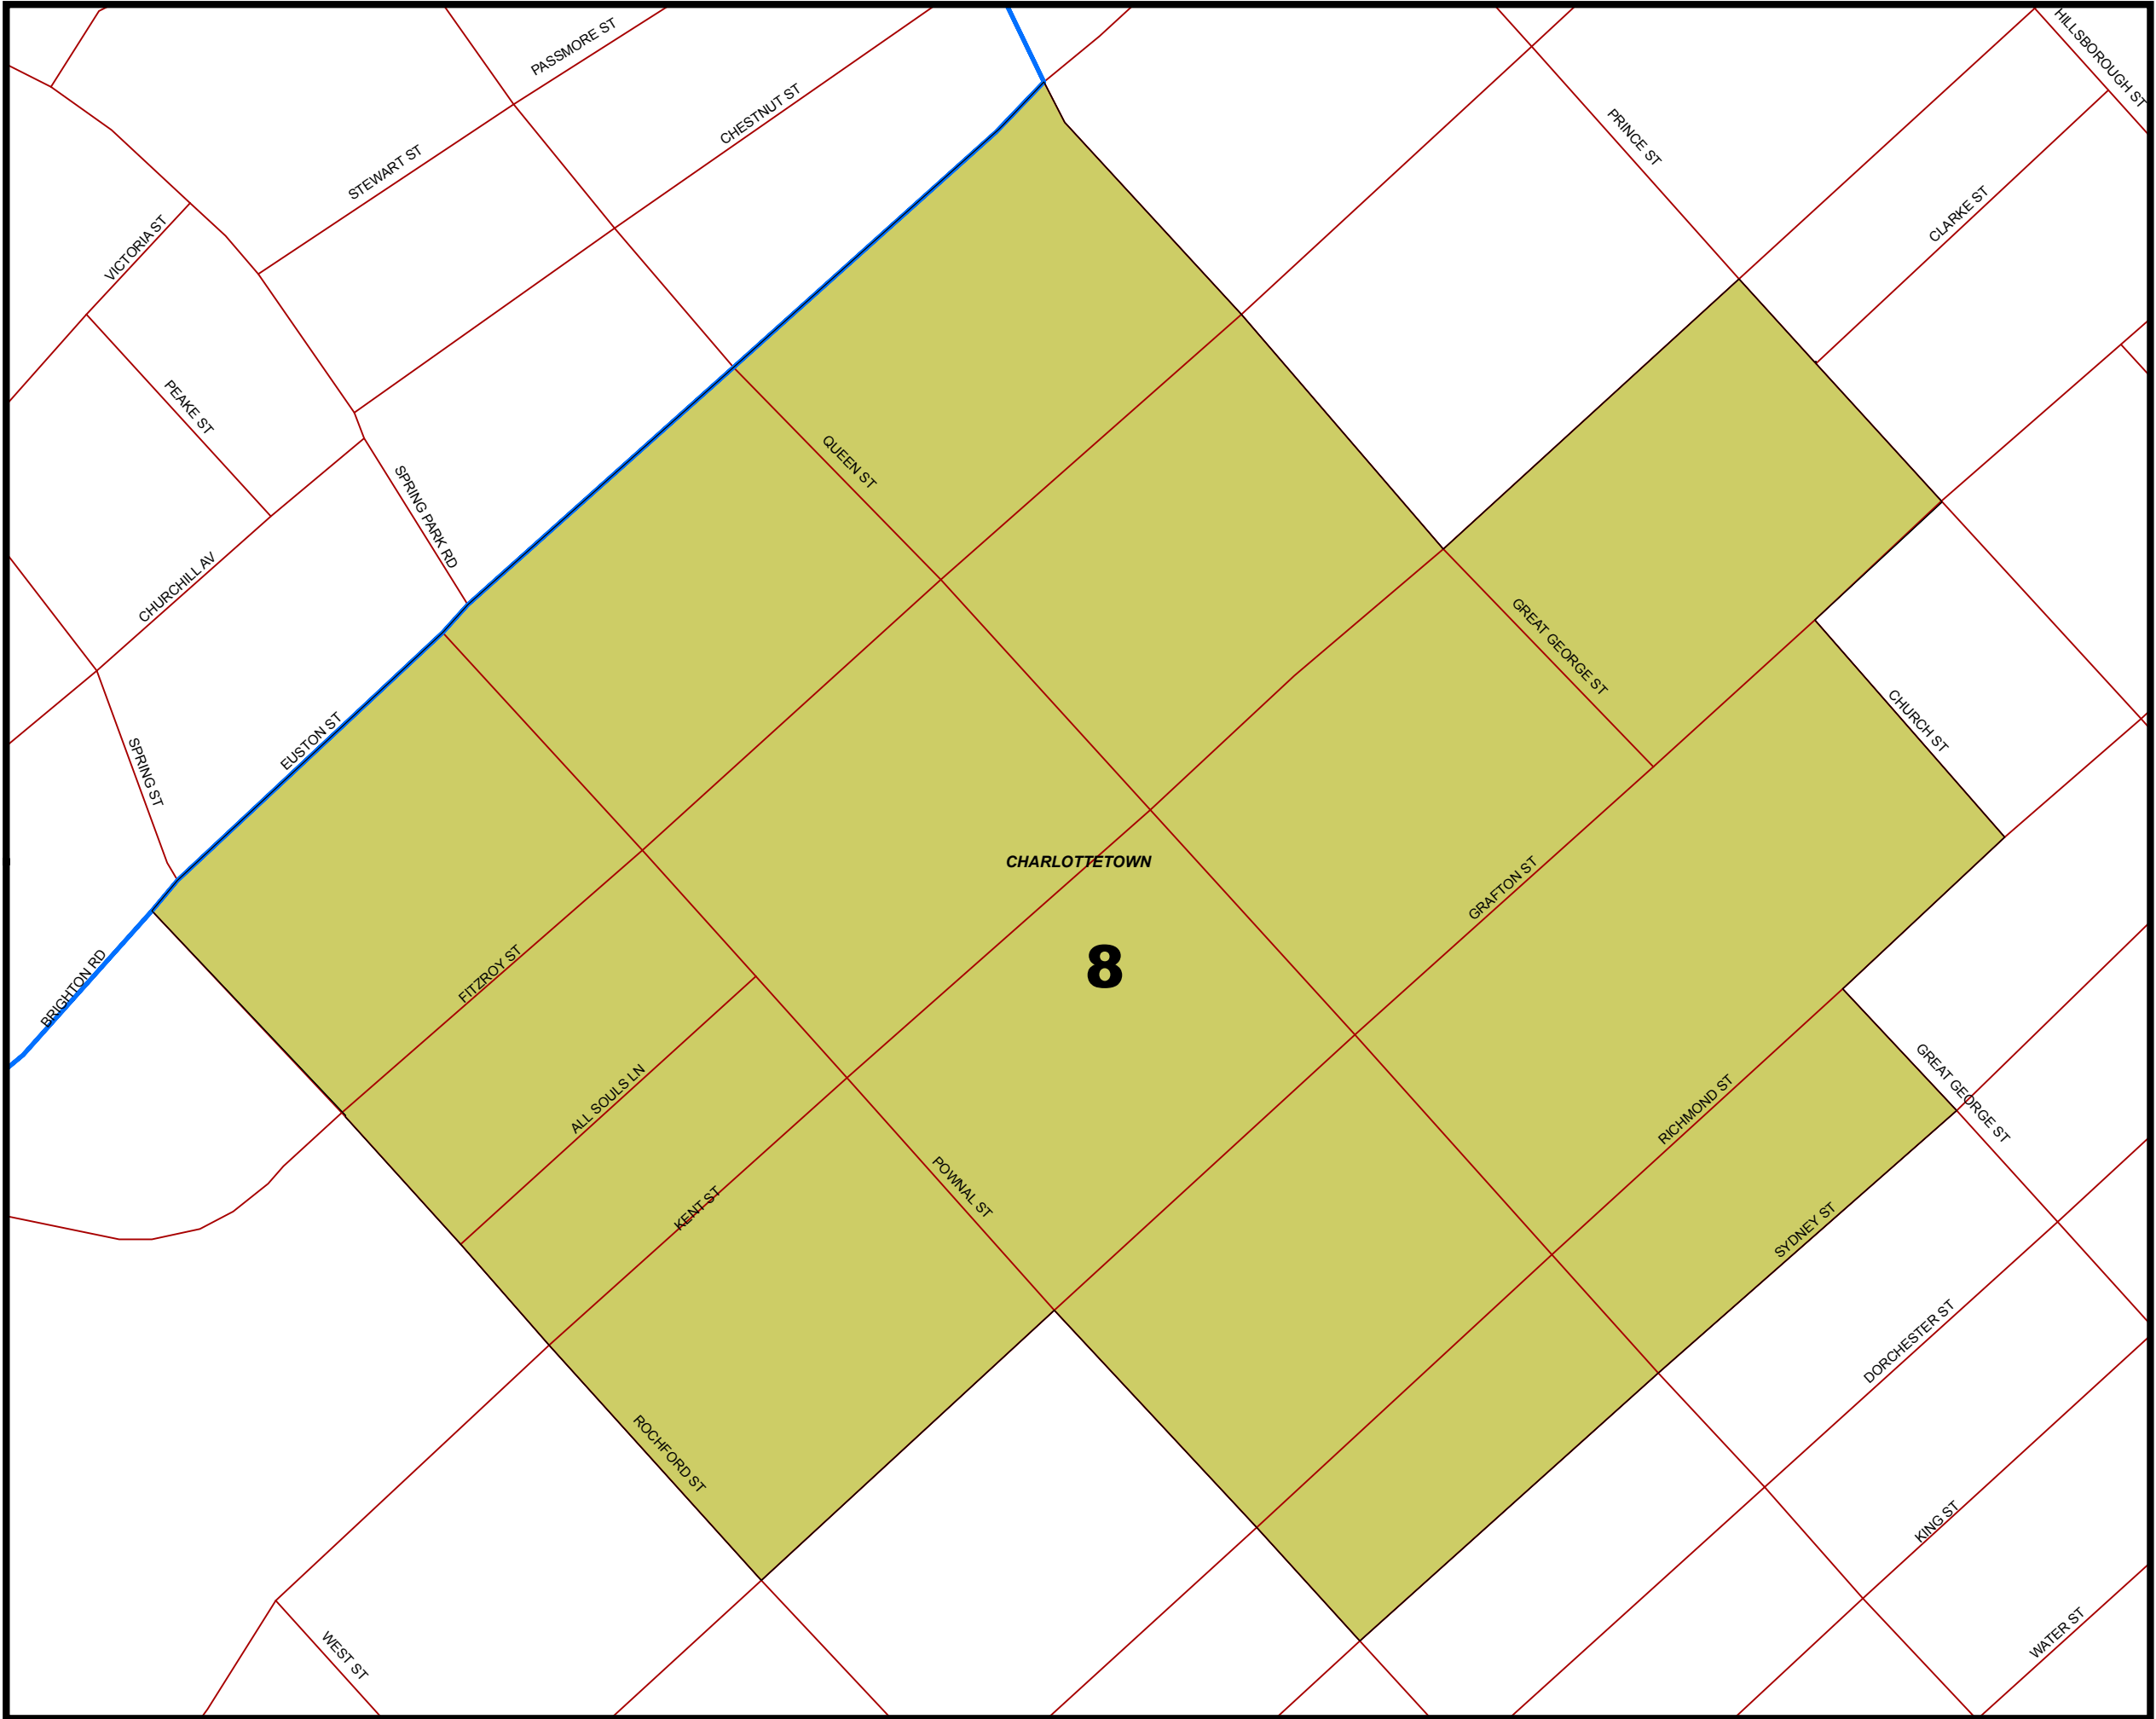

Provincial Electoral District

No. 12
Charlottetown - Victoria Park

Polling Division

No. 8
GRAFTON

Legend

Polling Division

Note:
The maps are designed as a general index of the electoral district divisions and are not intended to be used for measurements or for legal purposes.

176 Great George Street, Suite 160
Charlottetown, PE C1A 4K9
1-888-234-8683
www.electionspei.ca