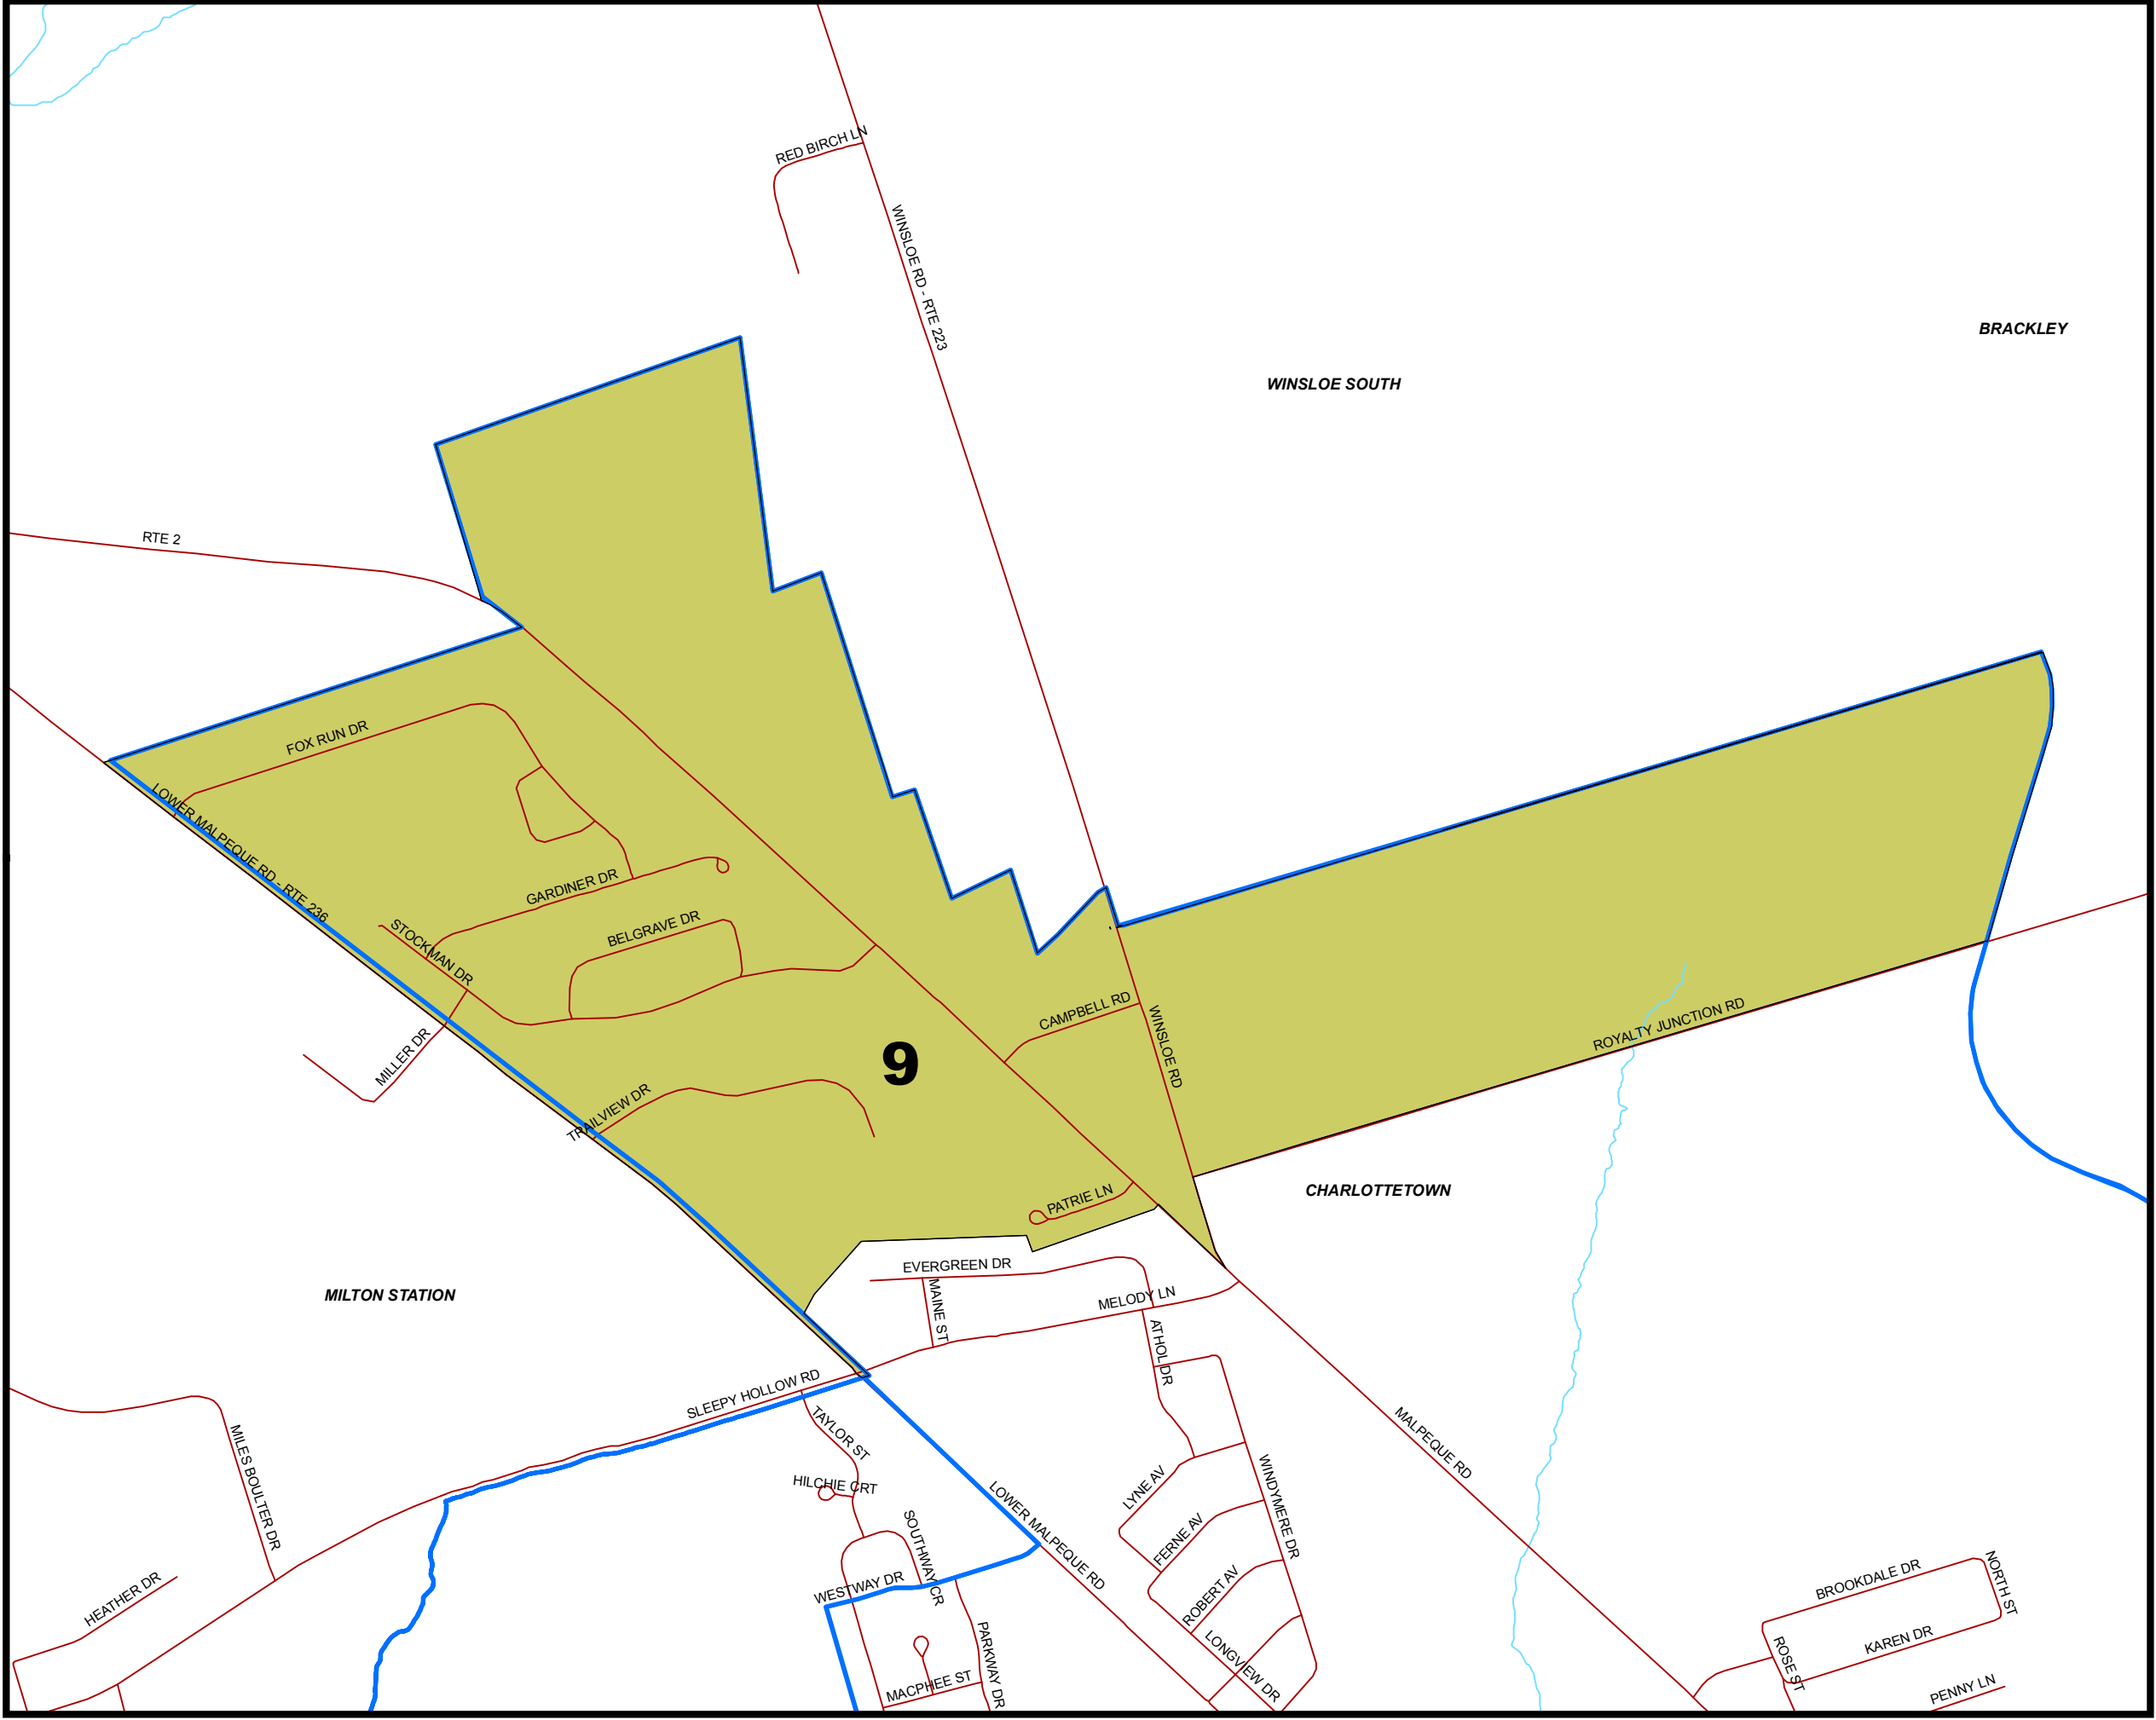

Provincial Electoral District

No. 10
Charlottetown - Winsloe

Polling Division

No. 9
TRAILVIEW

Legend

 Polling Division

Note:
The maps are designed as a general index of the electoral district divisions and are not intended to be used for measurements or for legal purposes.