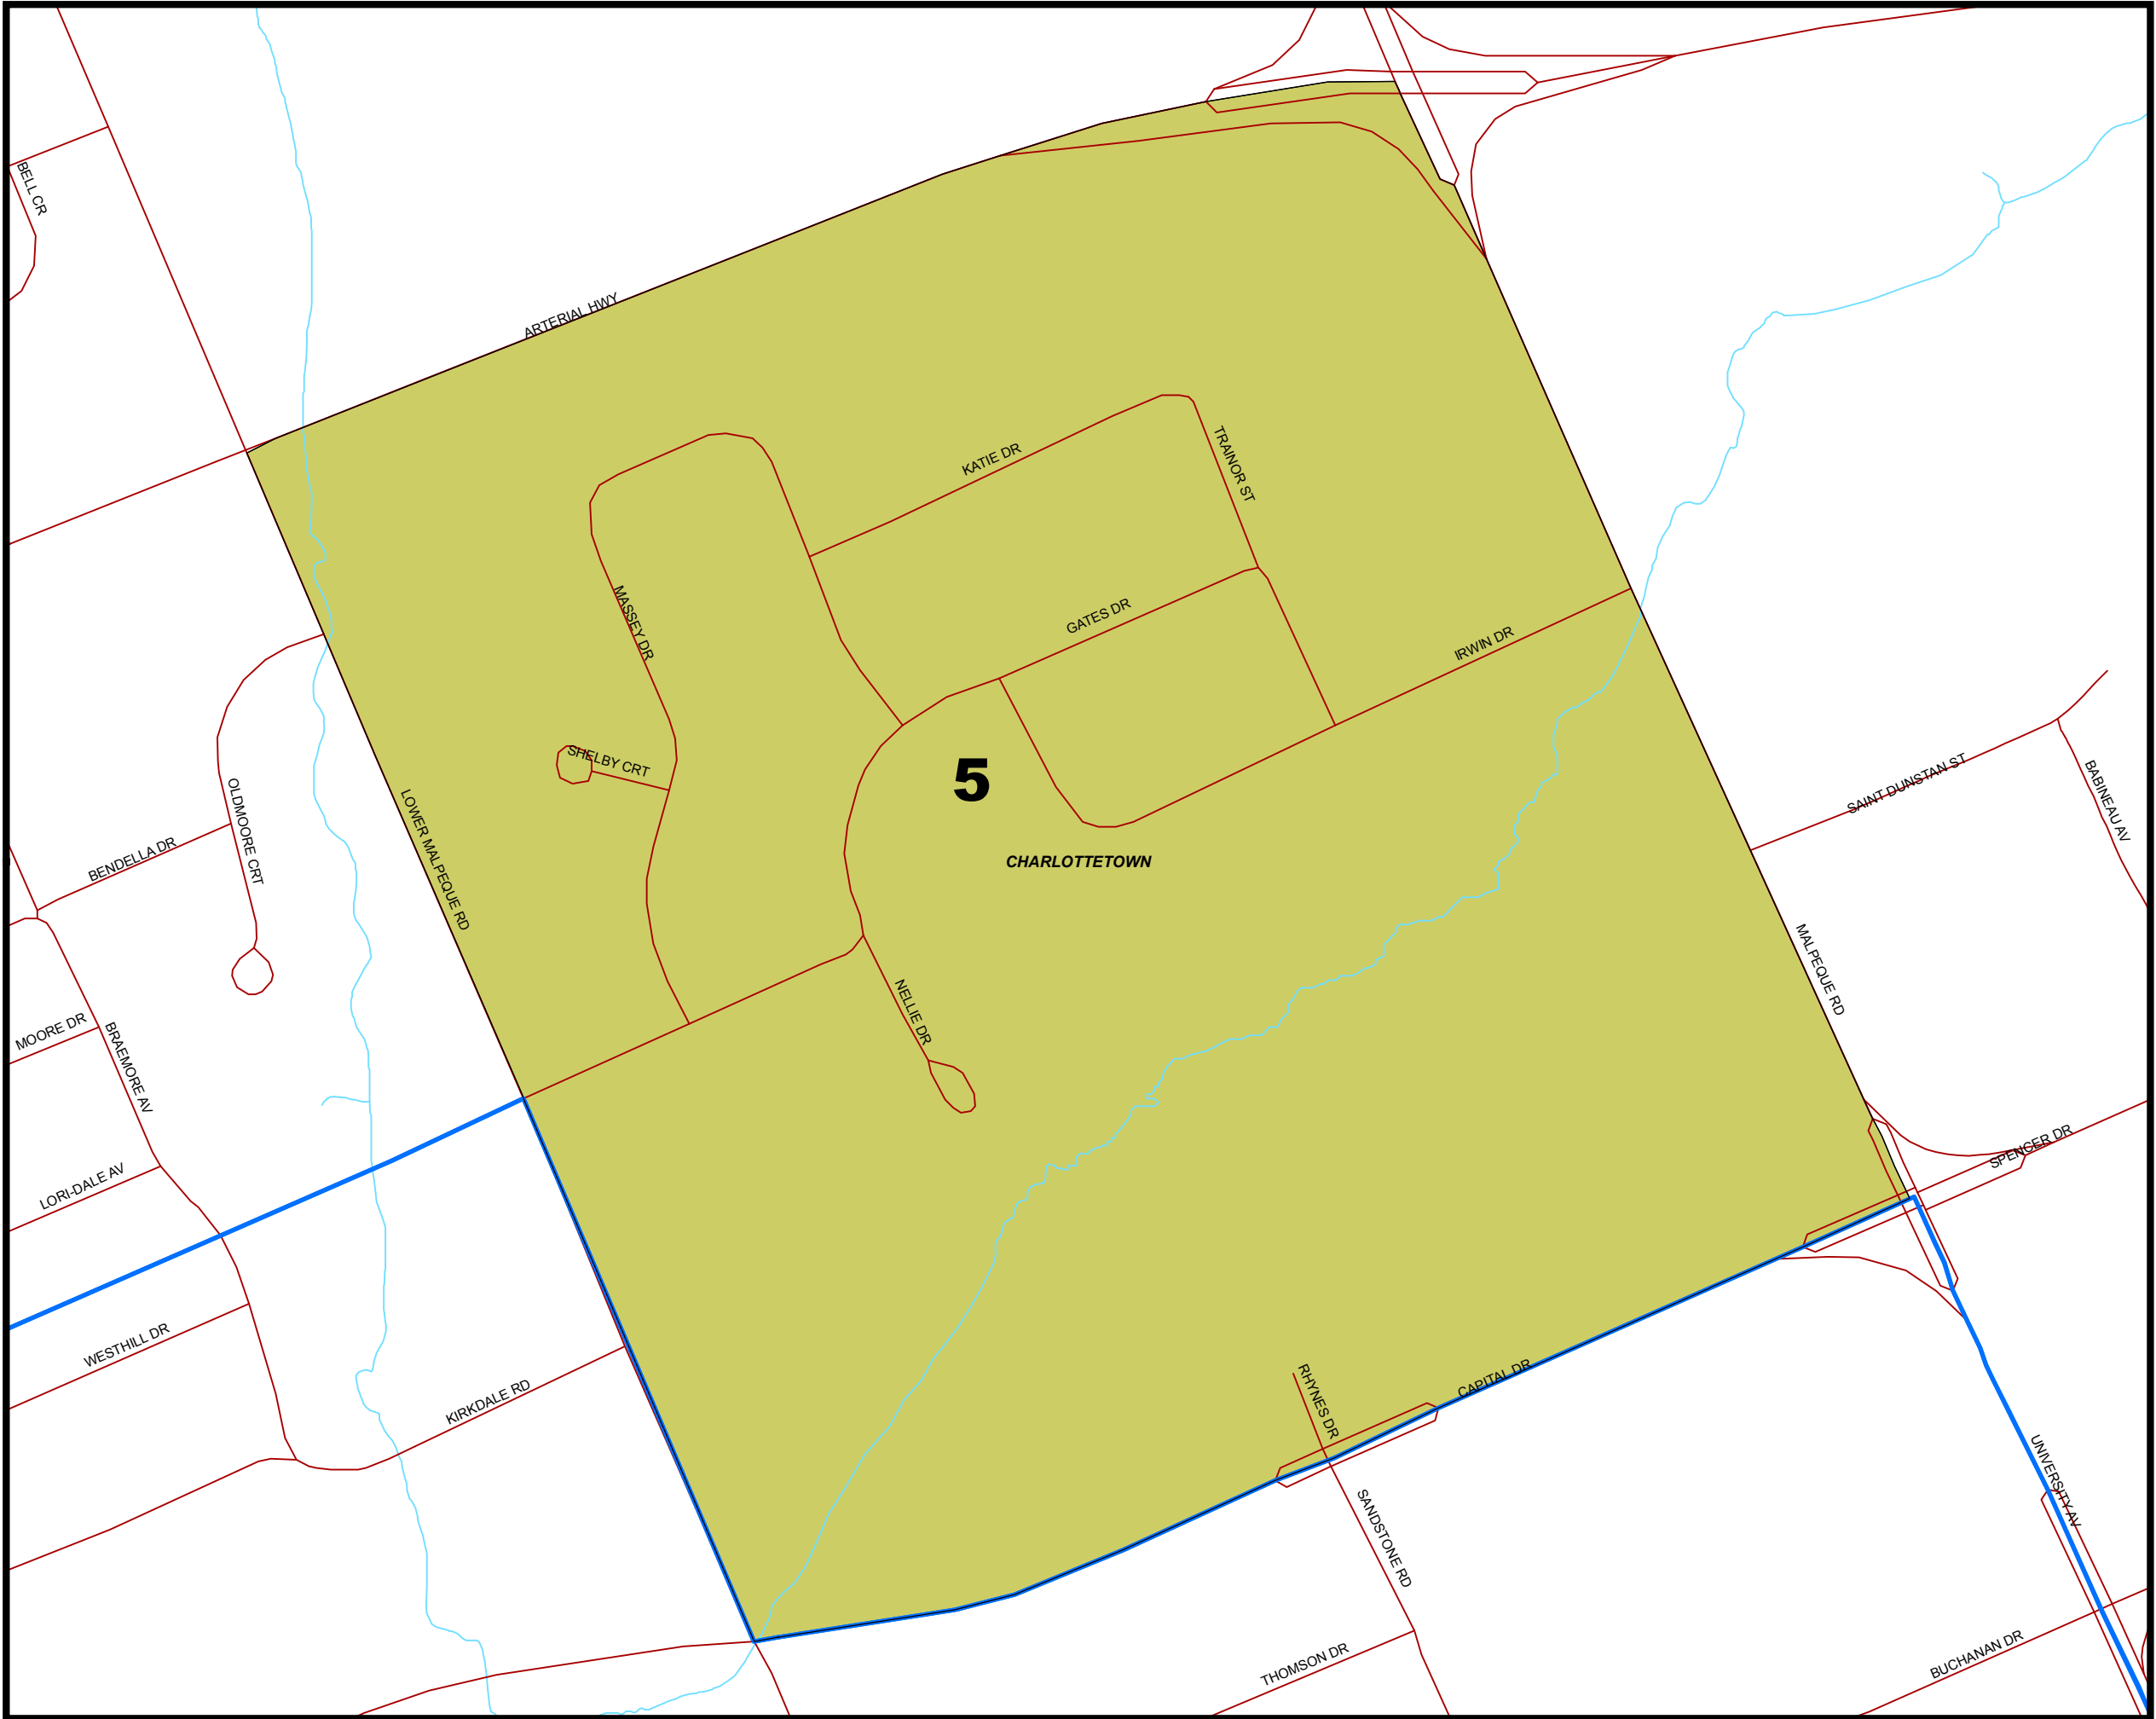

Provincial Electoral District

No. 10
Charlottetown - Winsloe

Polling Division

No. 5
GATES

Legend

 Polling Division

Note:
The maps are designed as a general index of the electoral district divisions and are not intended to be used for measurements or for legal purposes.