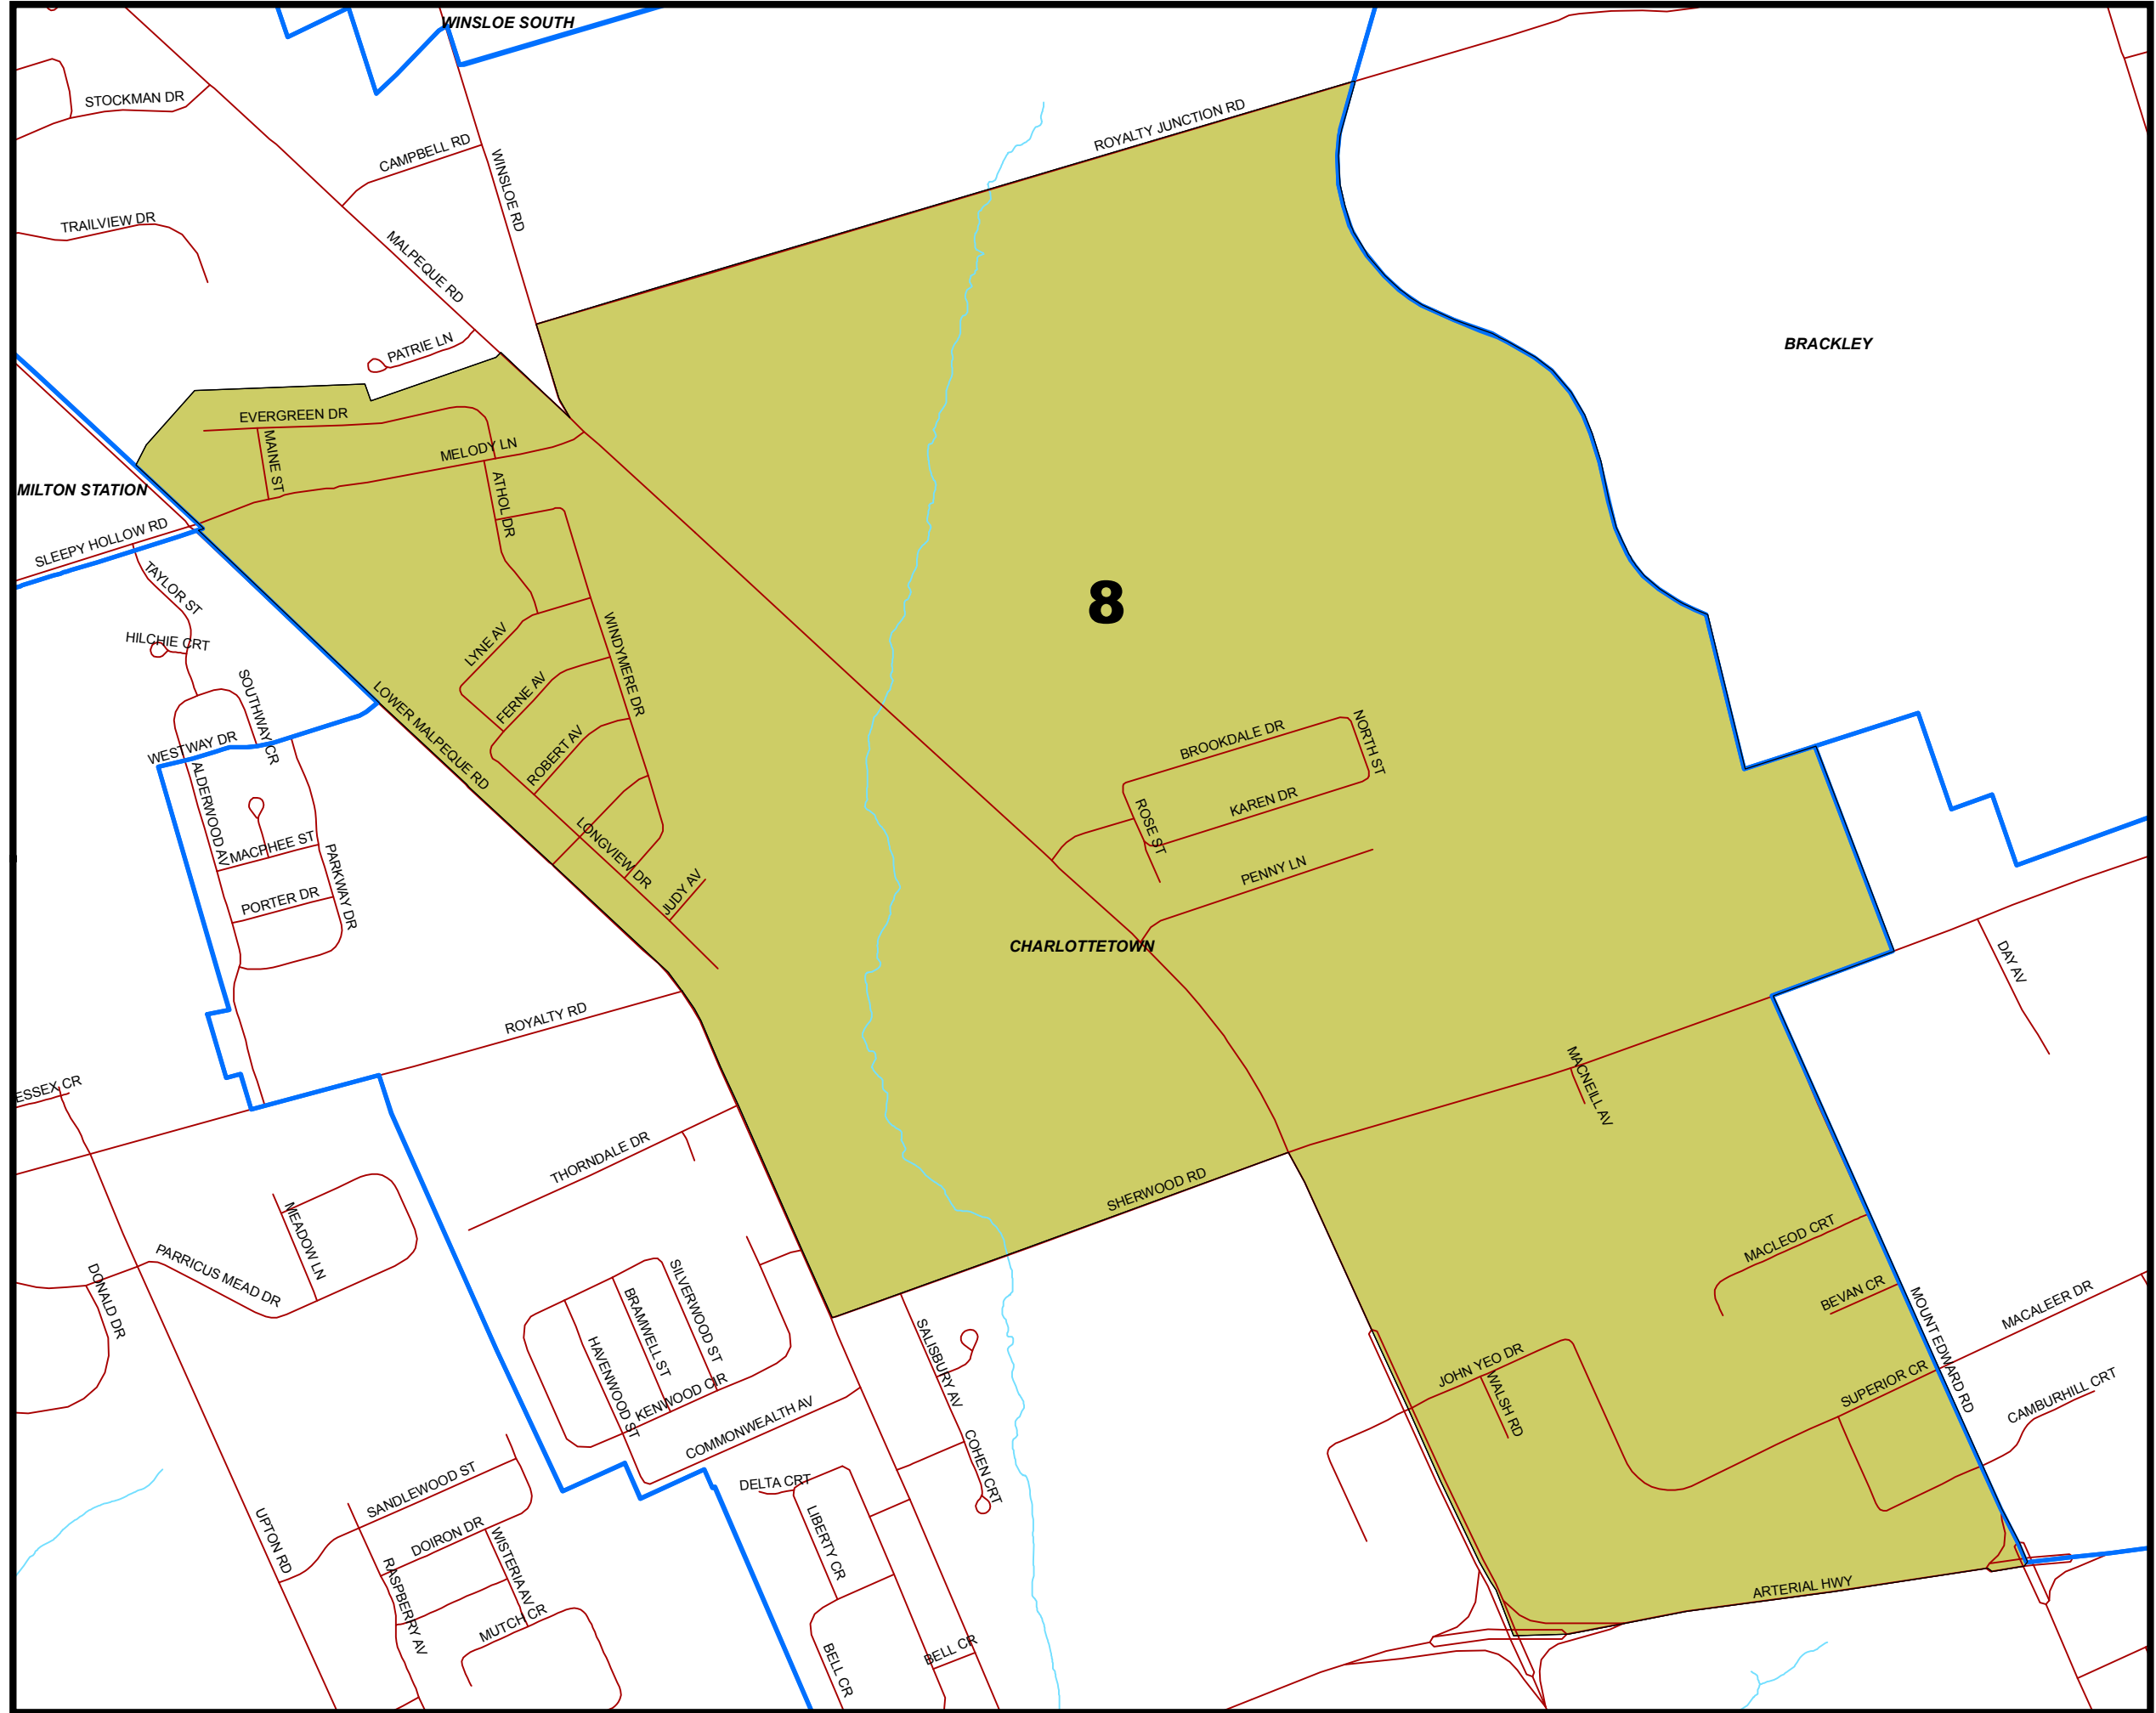

Provincial Electoral District

No. 10
Charlottetown - Winsloe

Polling Division

No. 8
EVERGREEN

Legend

Polling Division

Note:
The maps are designed as a general index of the electoral district divisions and are not intended to be used for measurements or for legal purposes.

176 Great George Street, Suite 160
Charlottetown, PE C1A 4K9
1-888-234-8683
www.electionspei.ca