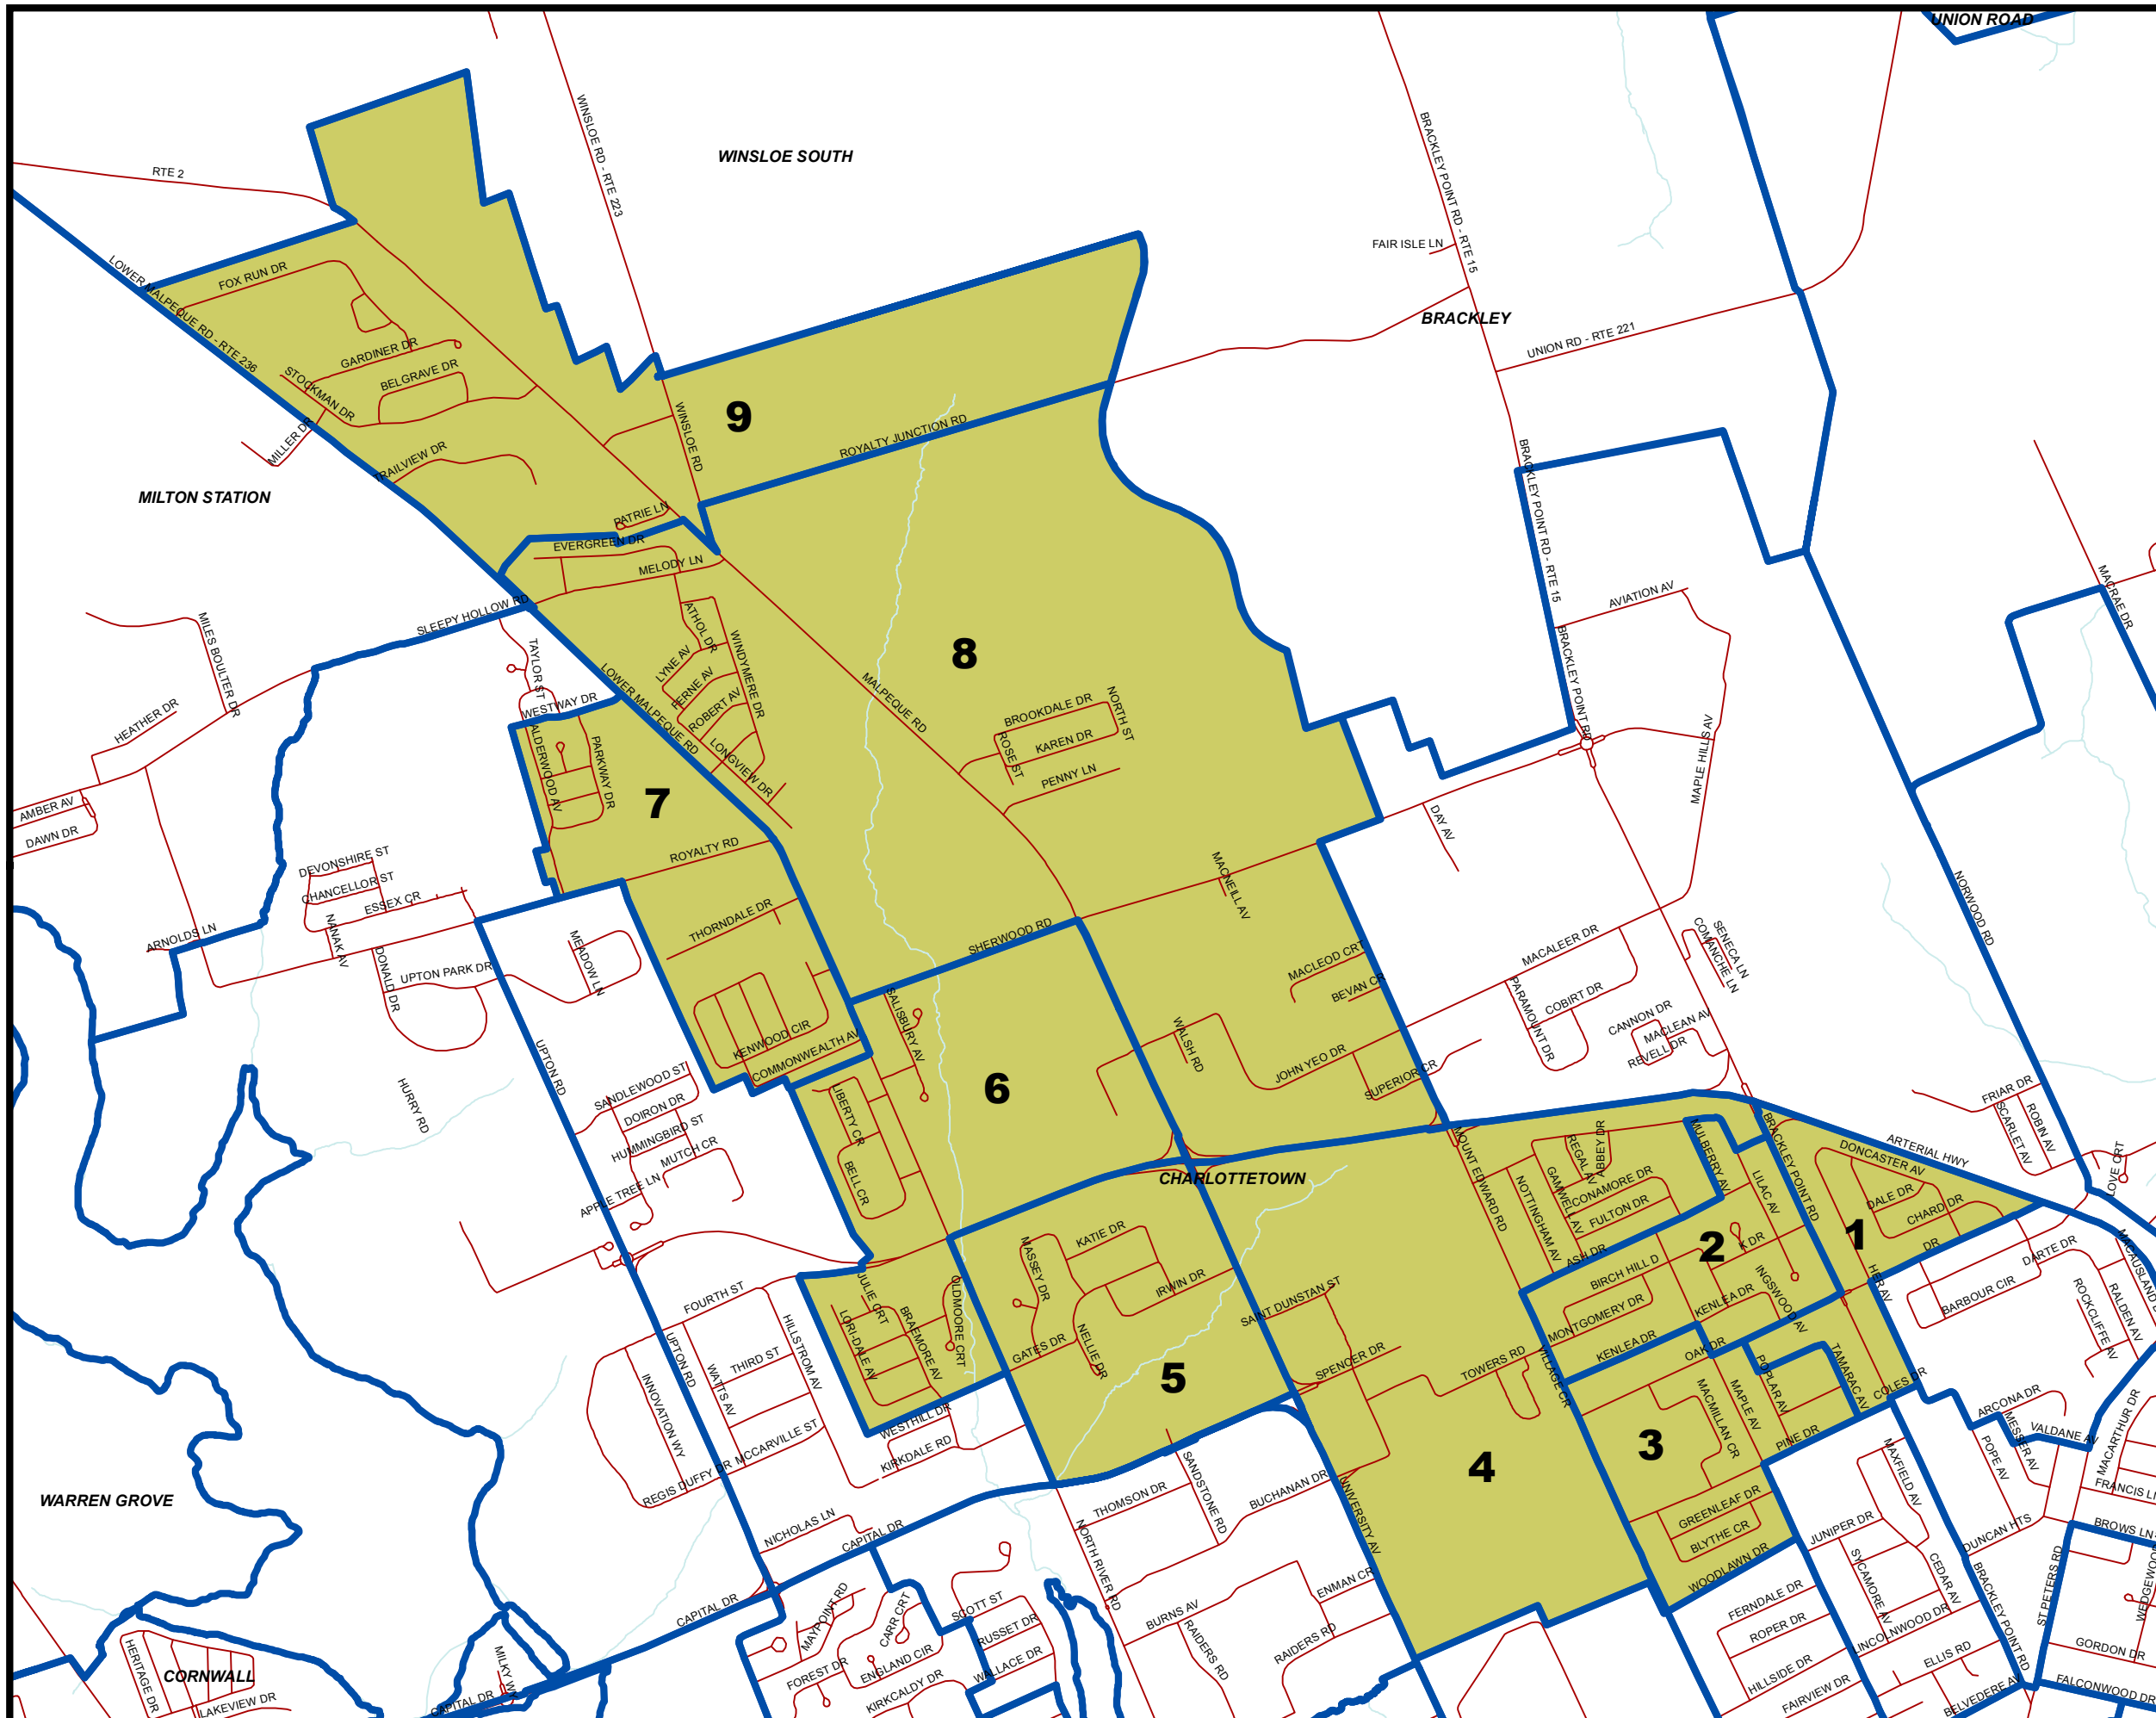

Legend

 Polling Divisions

An elector's polling division is determined by the location of the elector's civic address rather than in accordance with the physical location of the elector's residence.

Where a street or road is used as a boundary, electors living on opposite sides of that street or road will vote in different polling divisions

Provincial Electoral District

No. 10
Charlottetown - Winsloe

Polling Division

No. 1
DONCASTER

Legend

 Polling Division

Note:
The maps are designed as a general index of the electoral district divisions and are not intended to be used for measurements or for legal purposes.