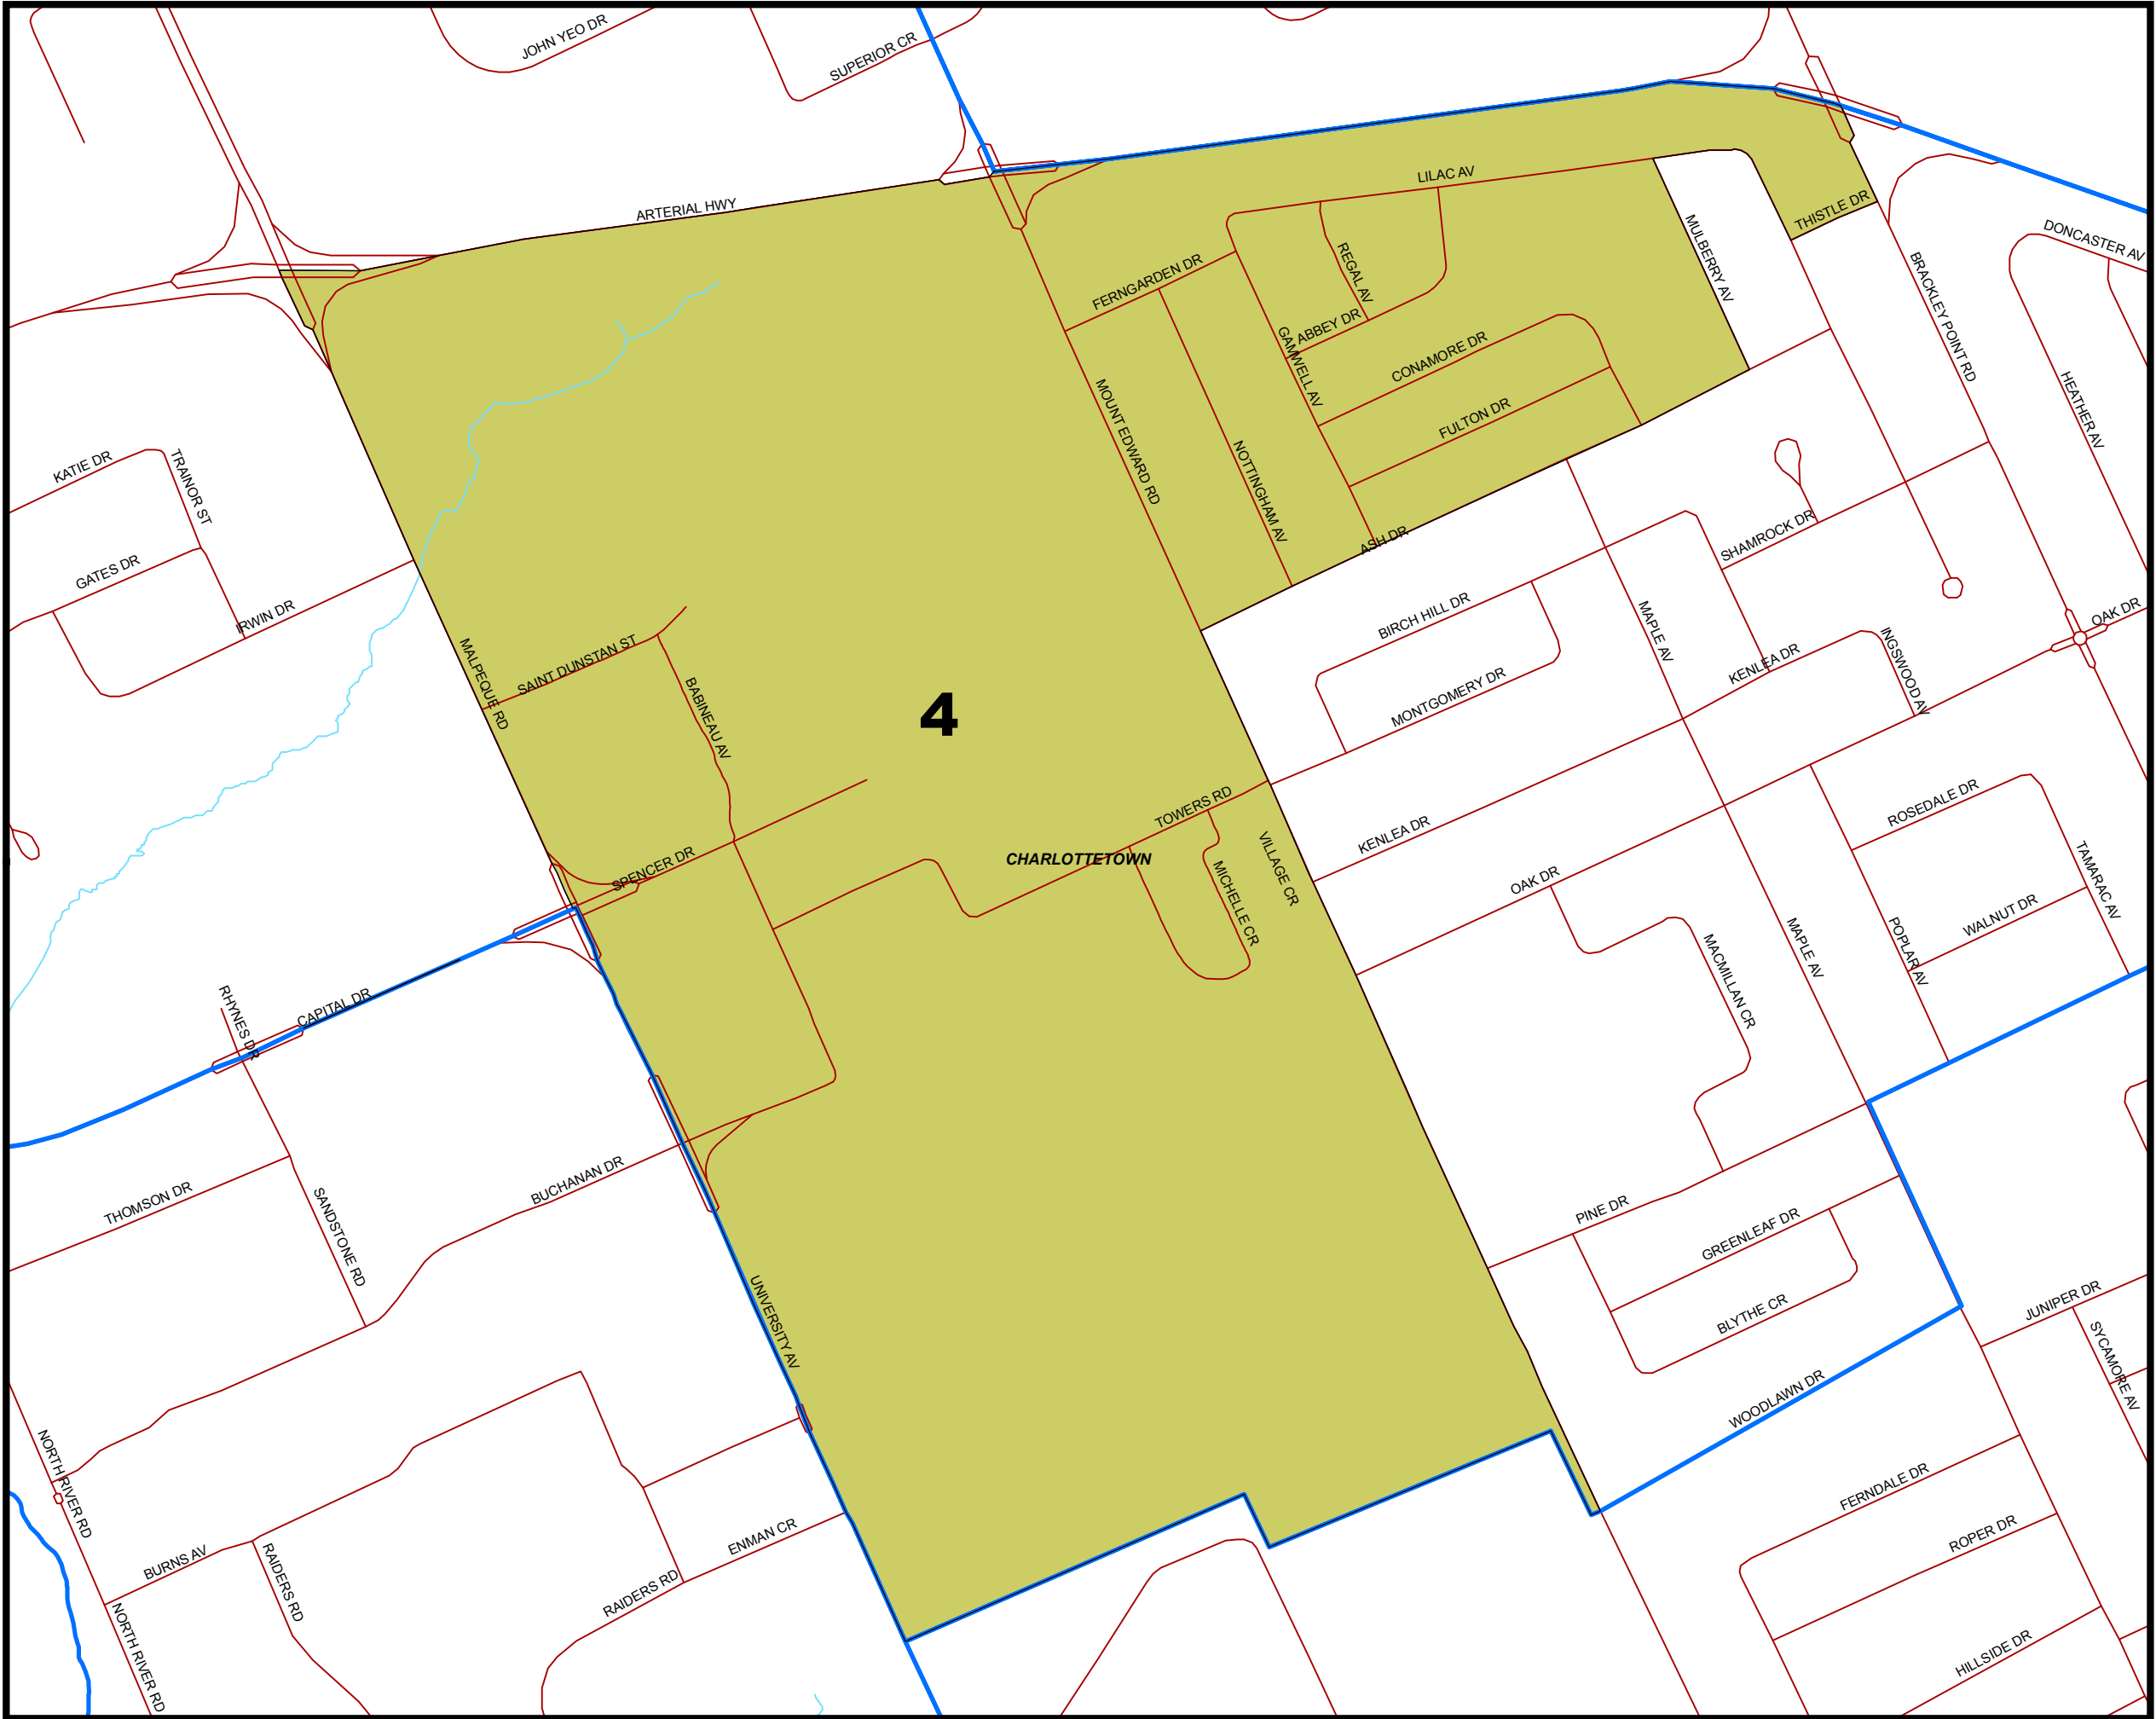

Provincial Electoral District

No. 10
Charlottetown - Winsloe

Polling Division

No. 4
SHERDALE

Legend

Polling Division

Note:
The maps are designed as a general index of the electoral district divisions and are not intended to be used for measurements or for legal purposes.

176 Great George Street, Suite 160
Charlottetown, PE C1A 4K9
1-888-234-8683
www.electionspei.ca