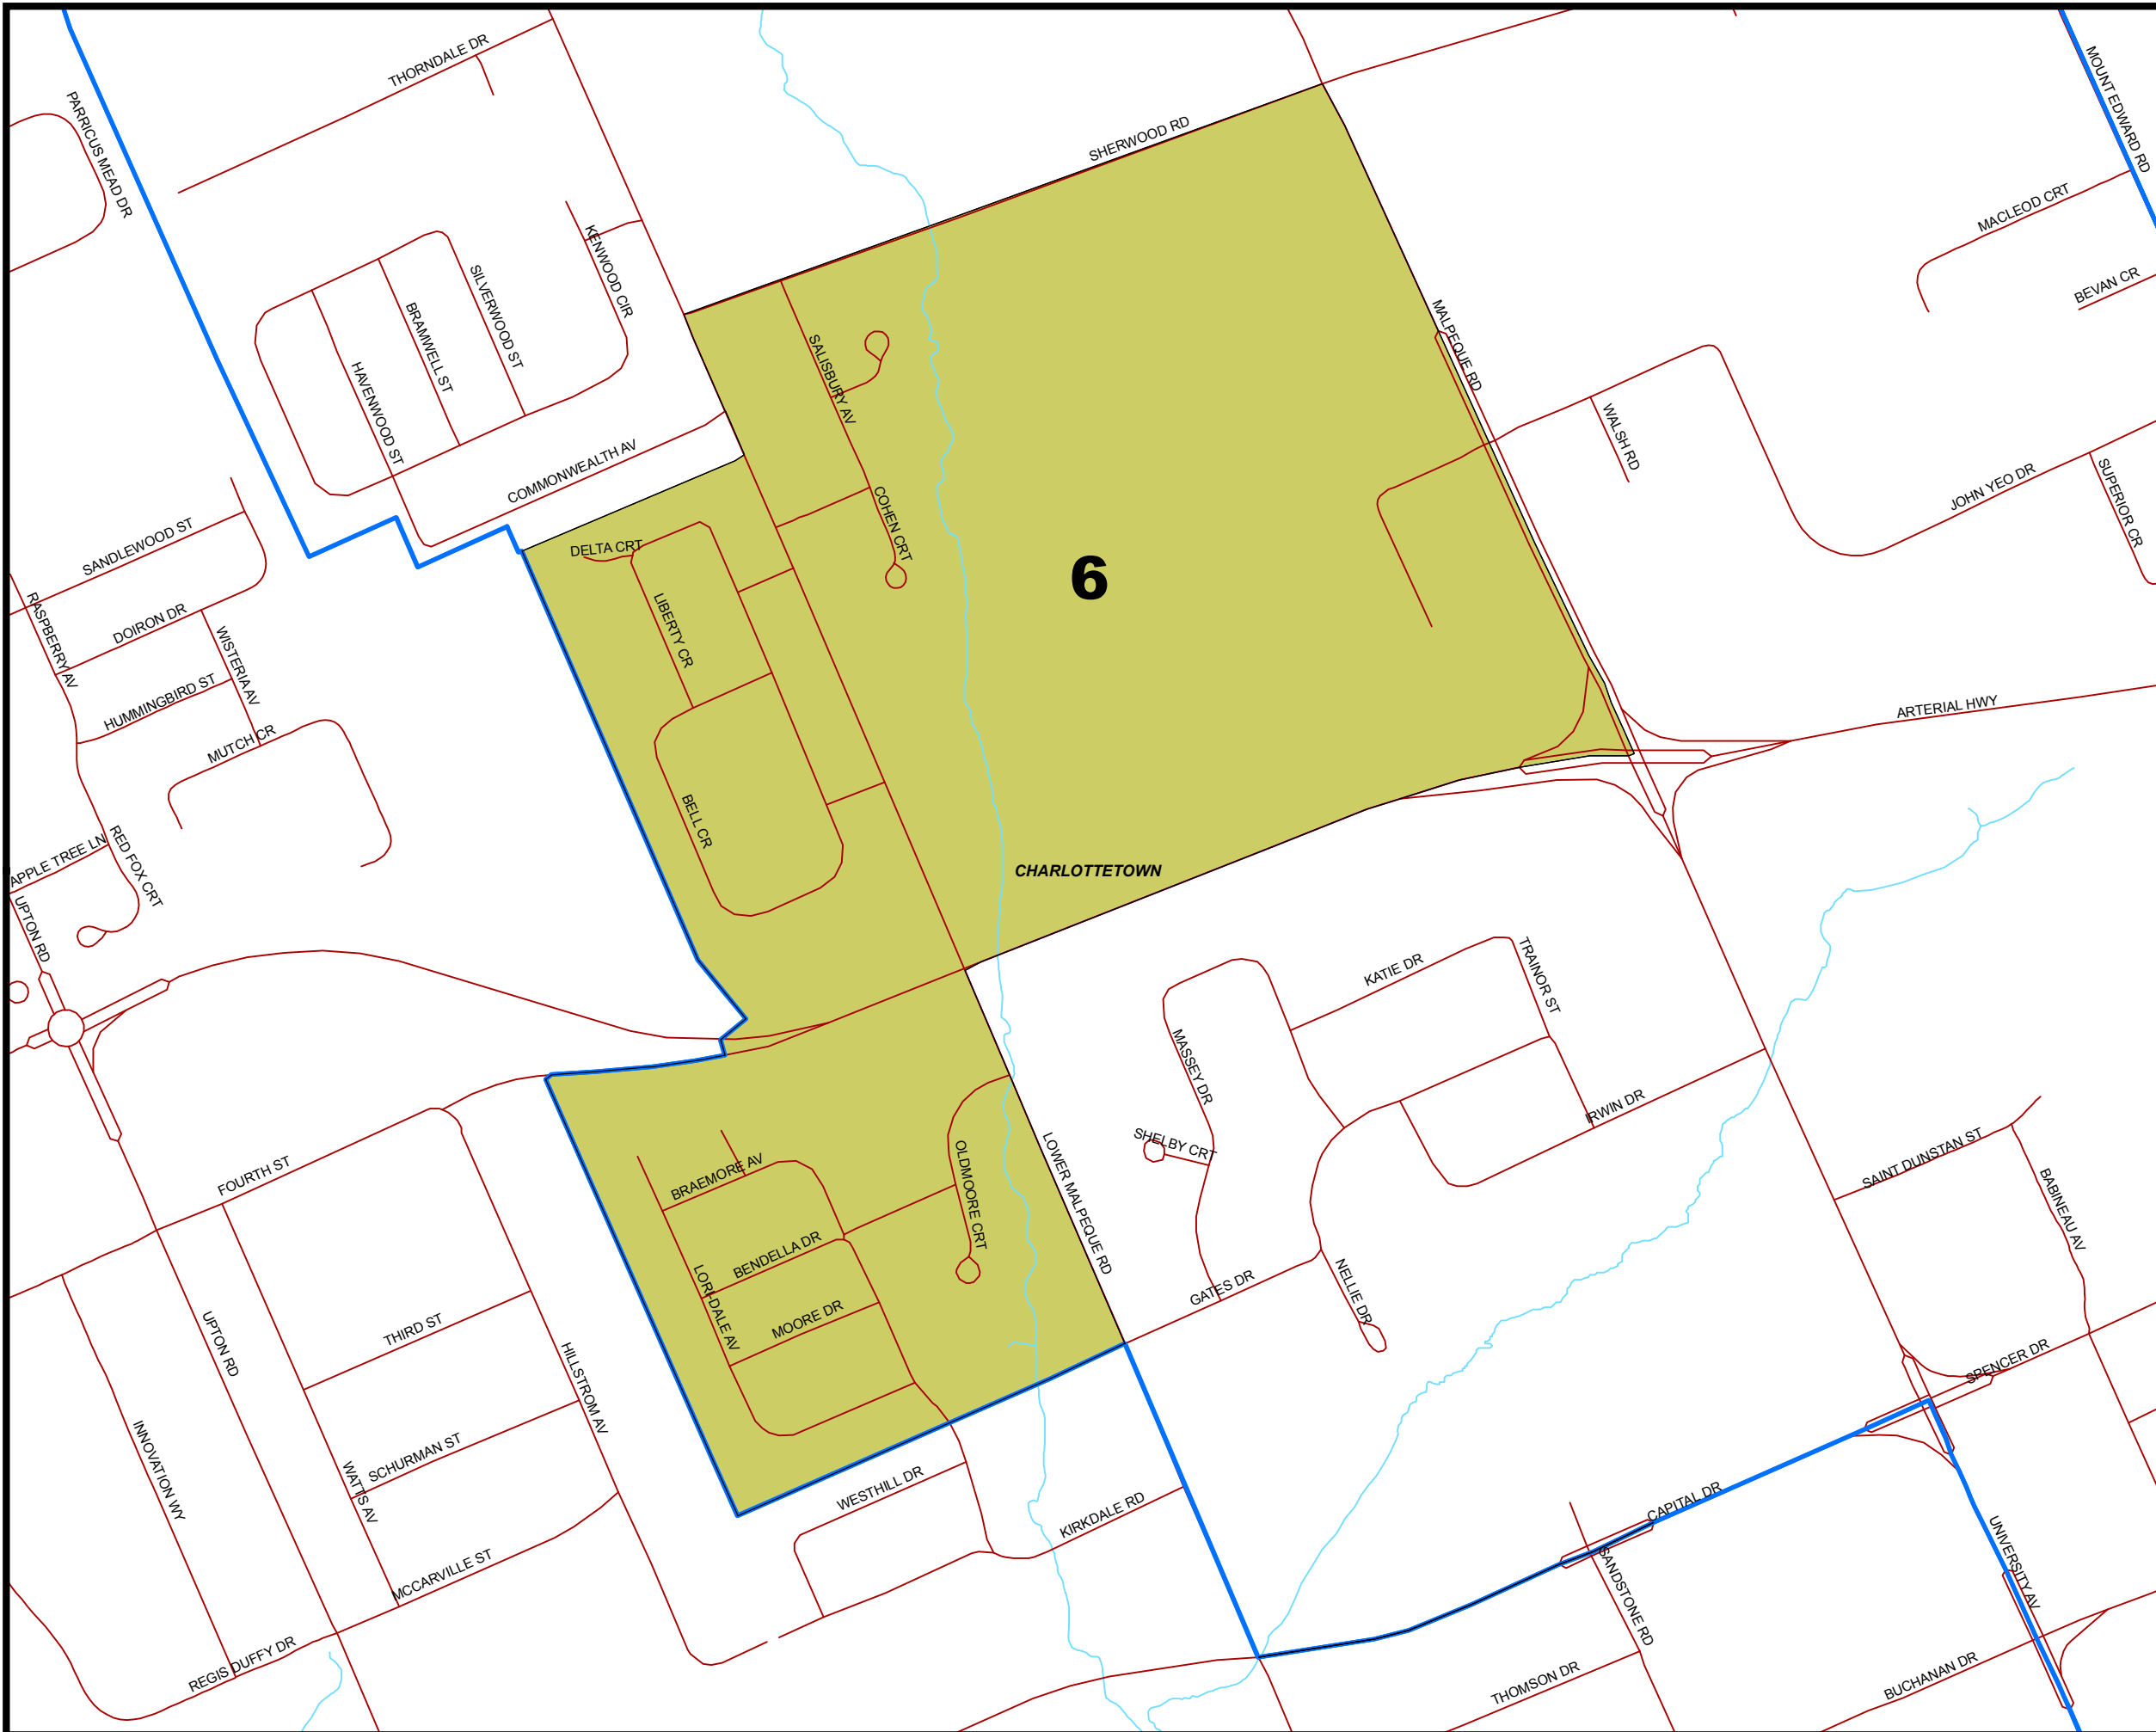

Provincial Electoral District

No. 10
Charlottetown - Winsloe

Polling Division

No. 6
BELL HEIGHTS

Legend

Polling Division

Note:
The maps are designed as a general index of the electoral district divisions and are not intended to be used for measurements or for legal purposes.

176 Great George Street, Suite 160
Charlottetown, PE C1A 4K9
1-888-234-8683
www.electionspei.ca