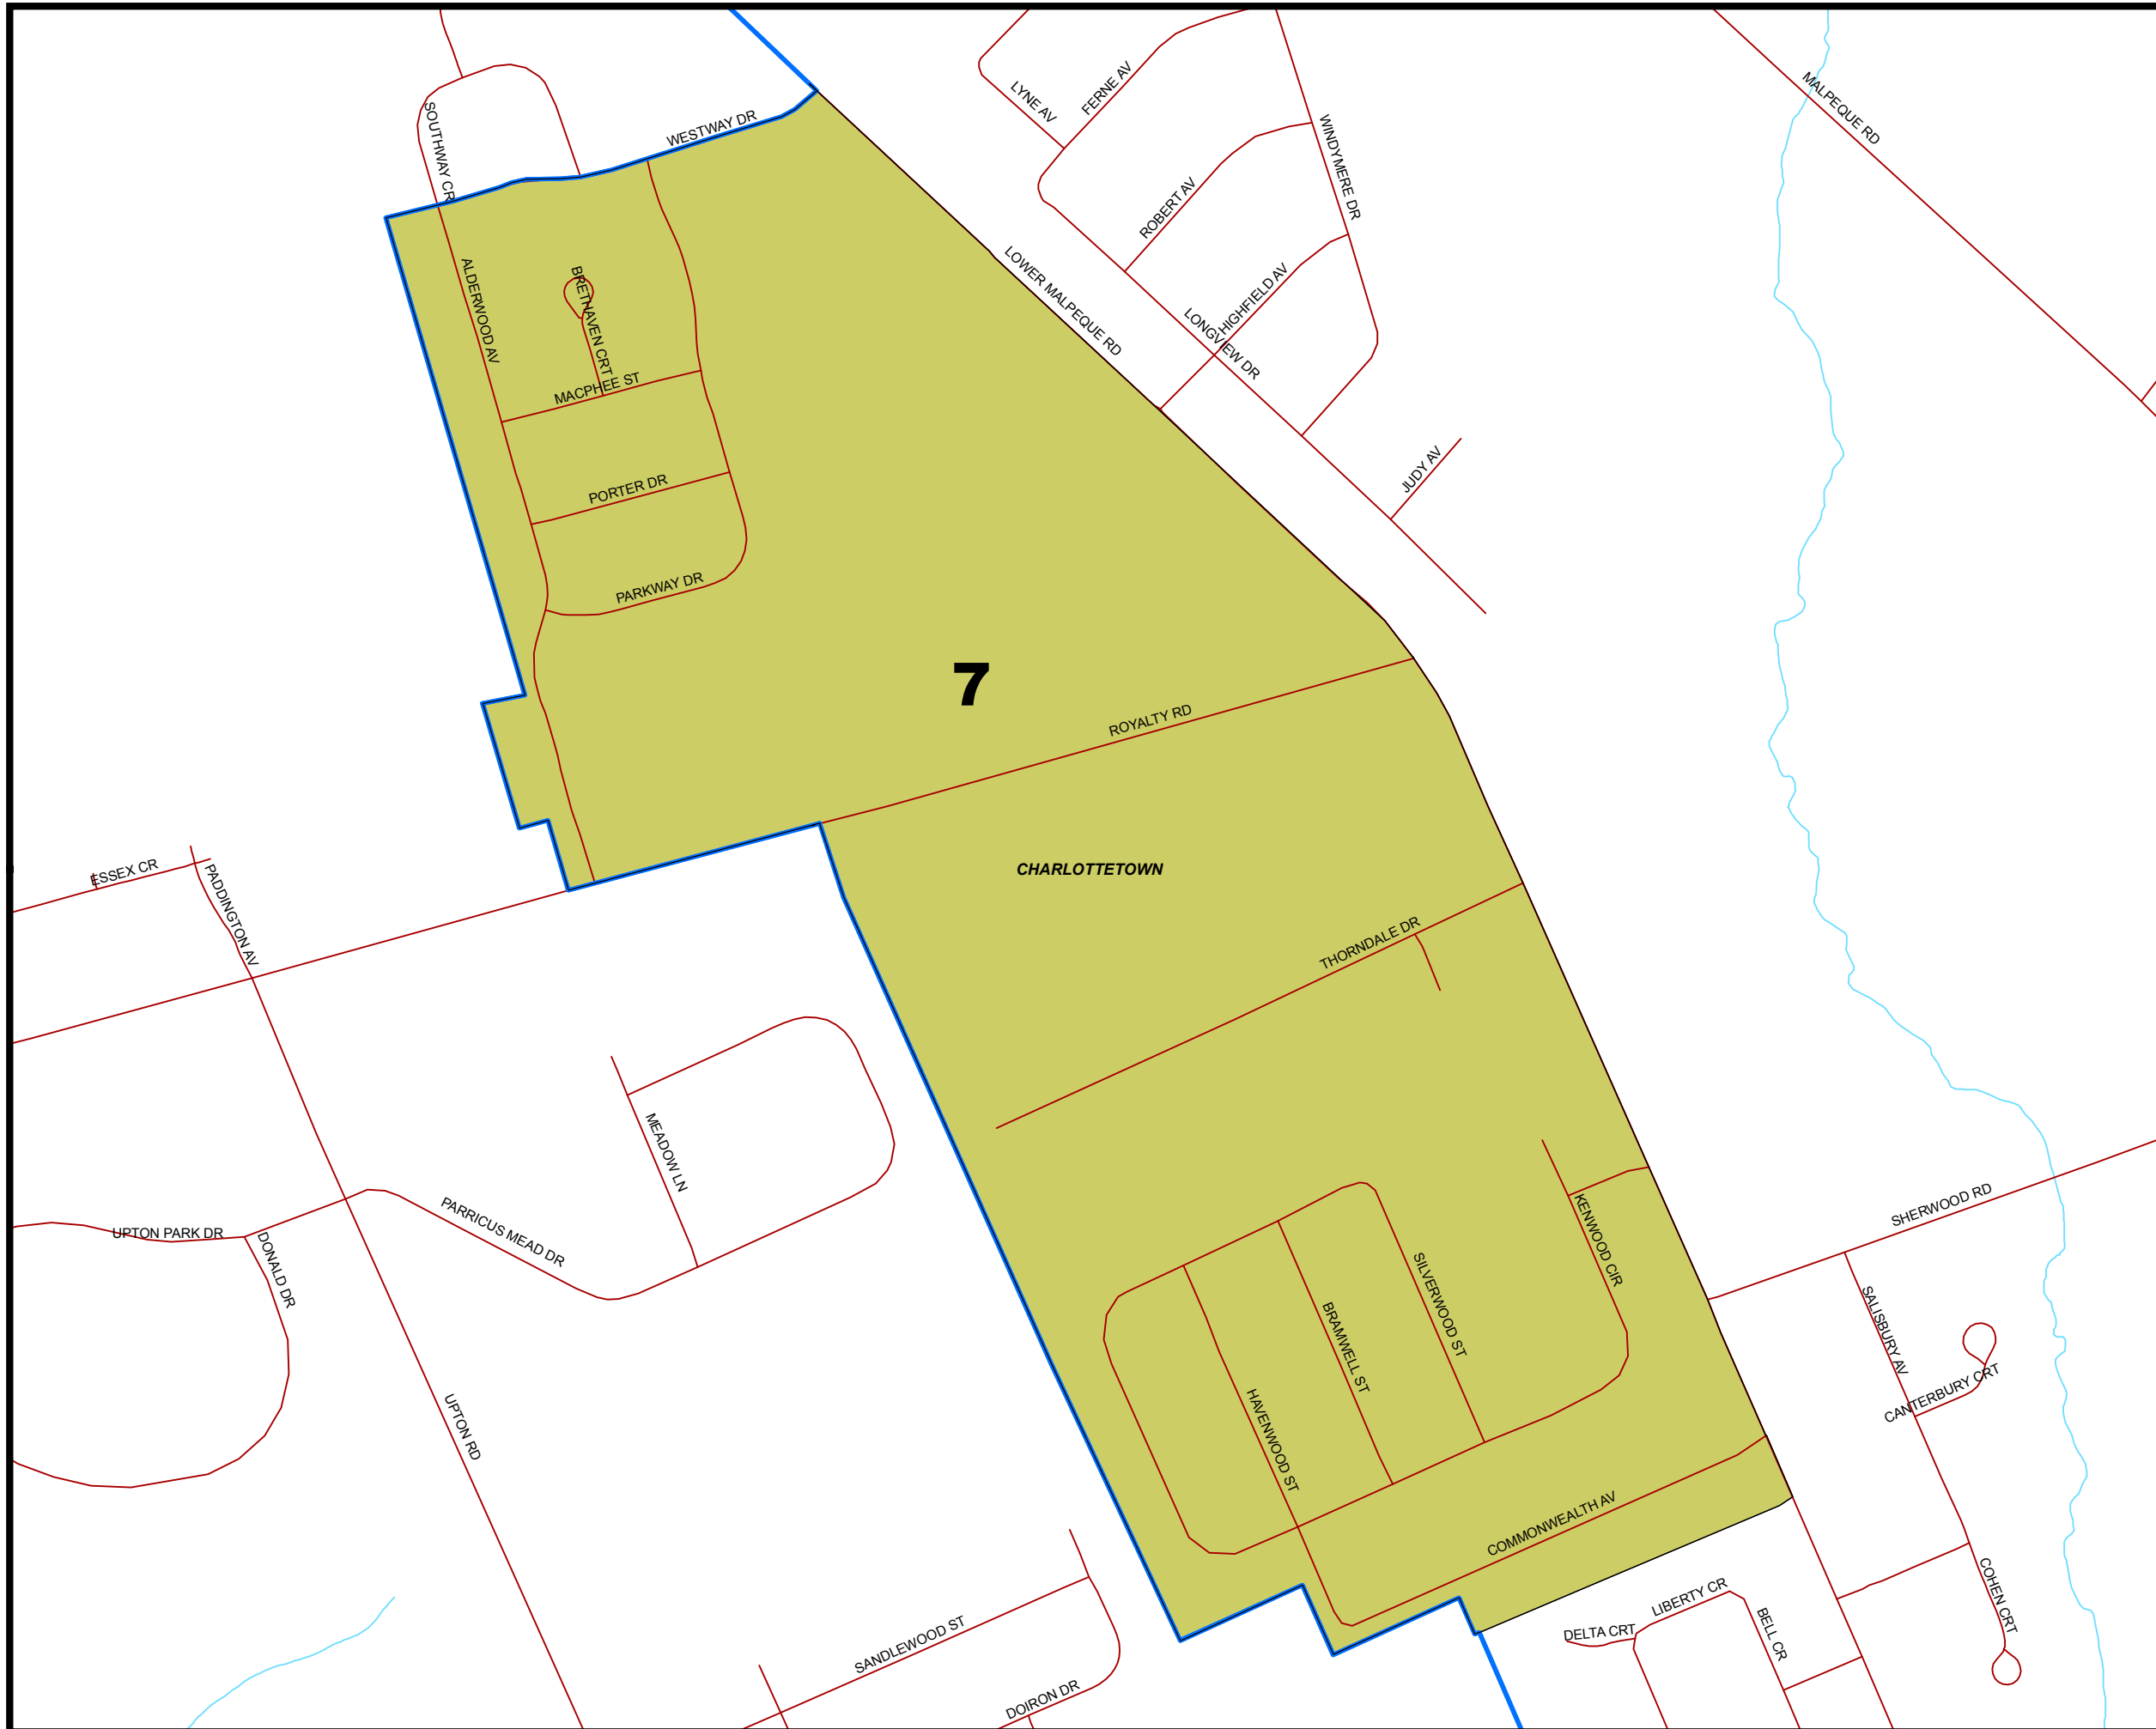

Provincial Electoral District

No. 10
Charlottetown - Winsloe

Polling Division

No. 7
THORNDALE

Legend

Polling Division

Note:
The maps are designed as a general index of the electoral district divisions and are not intended to be used for measurements or for legal purposes.

176 Great George Street, Suite 160
Charlottetown, PE C1A 4K9
1-888-234-8683
www.electionspei.ca