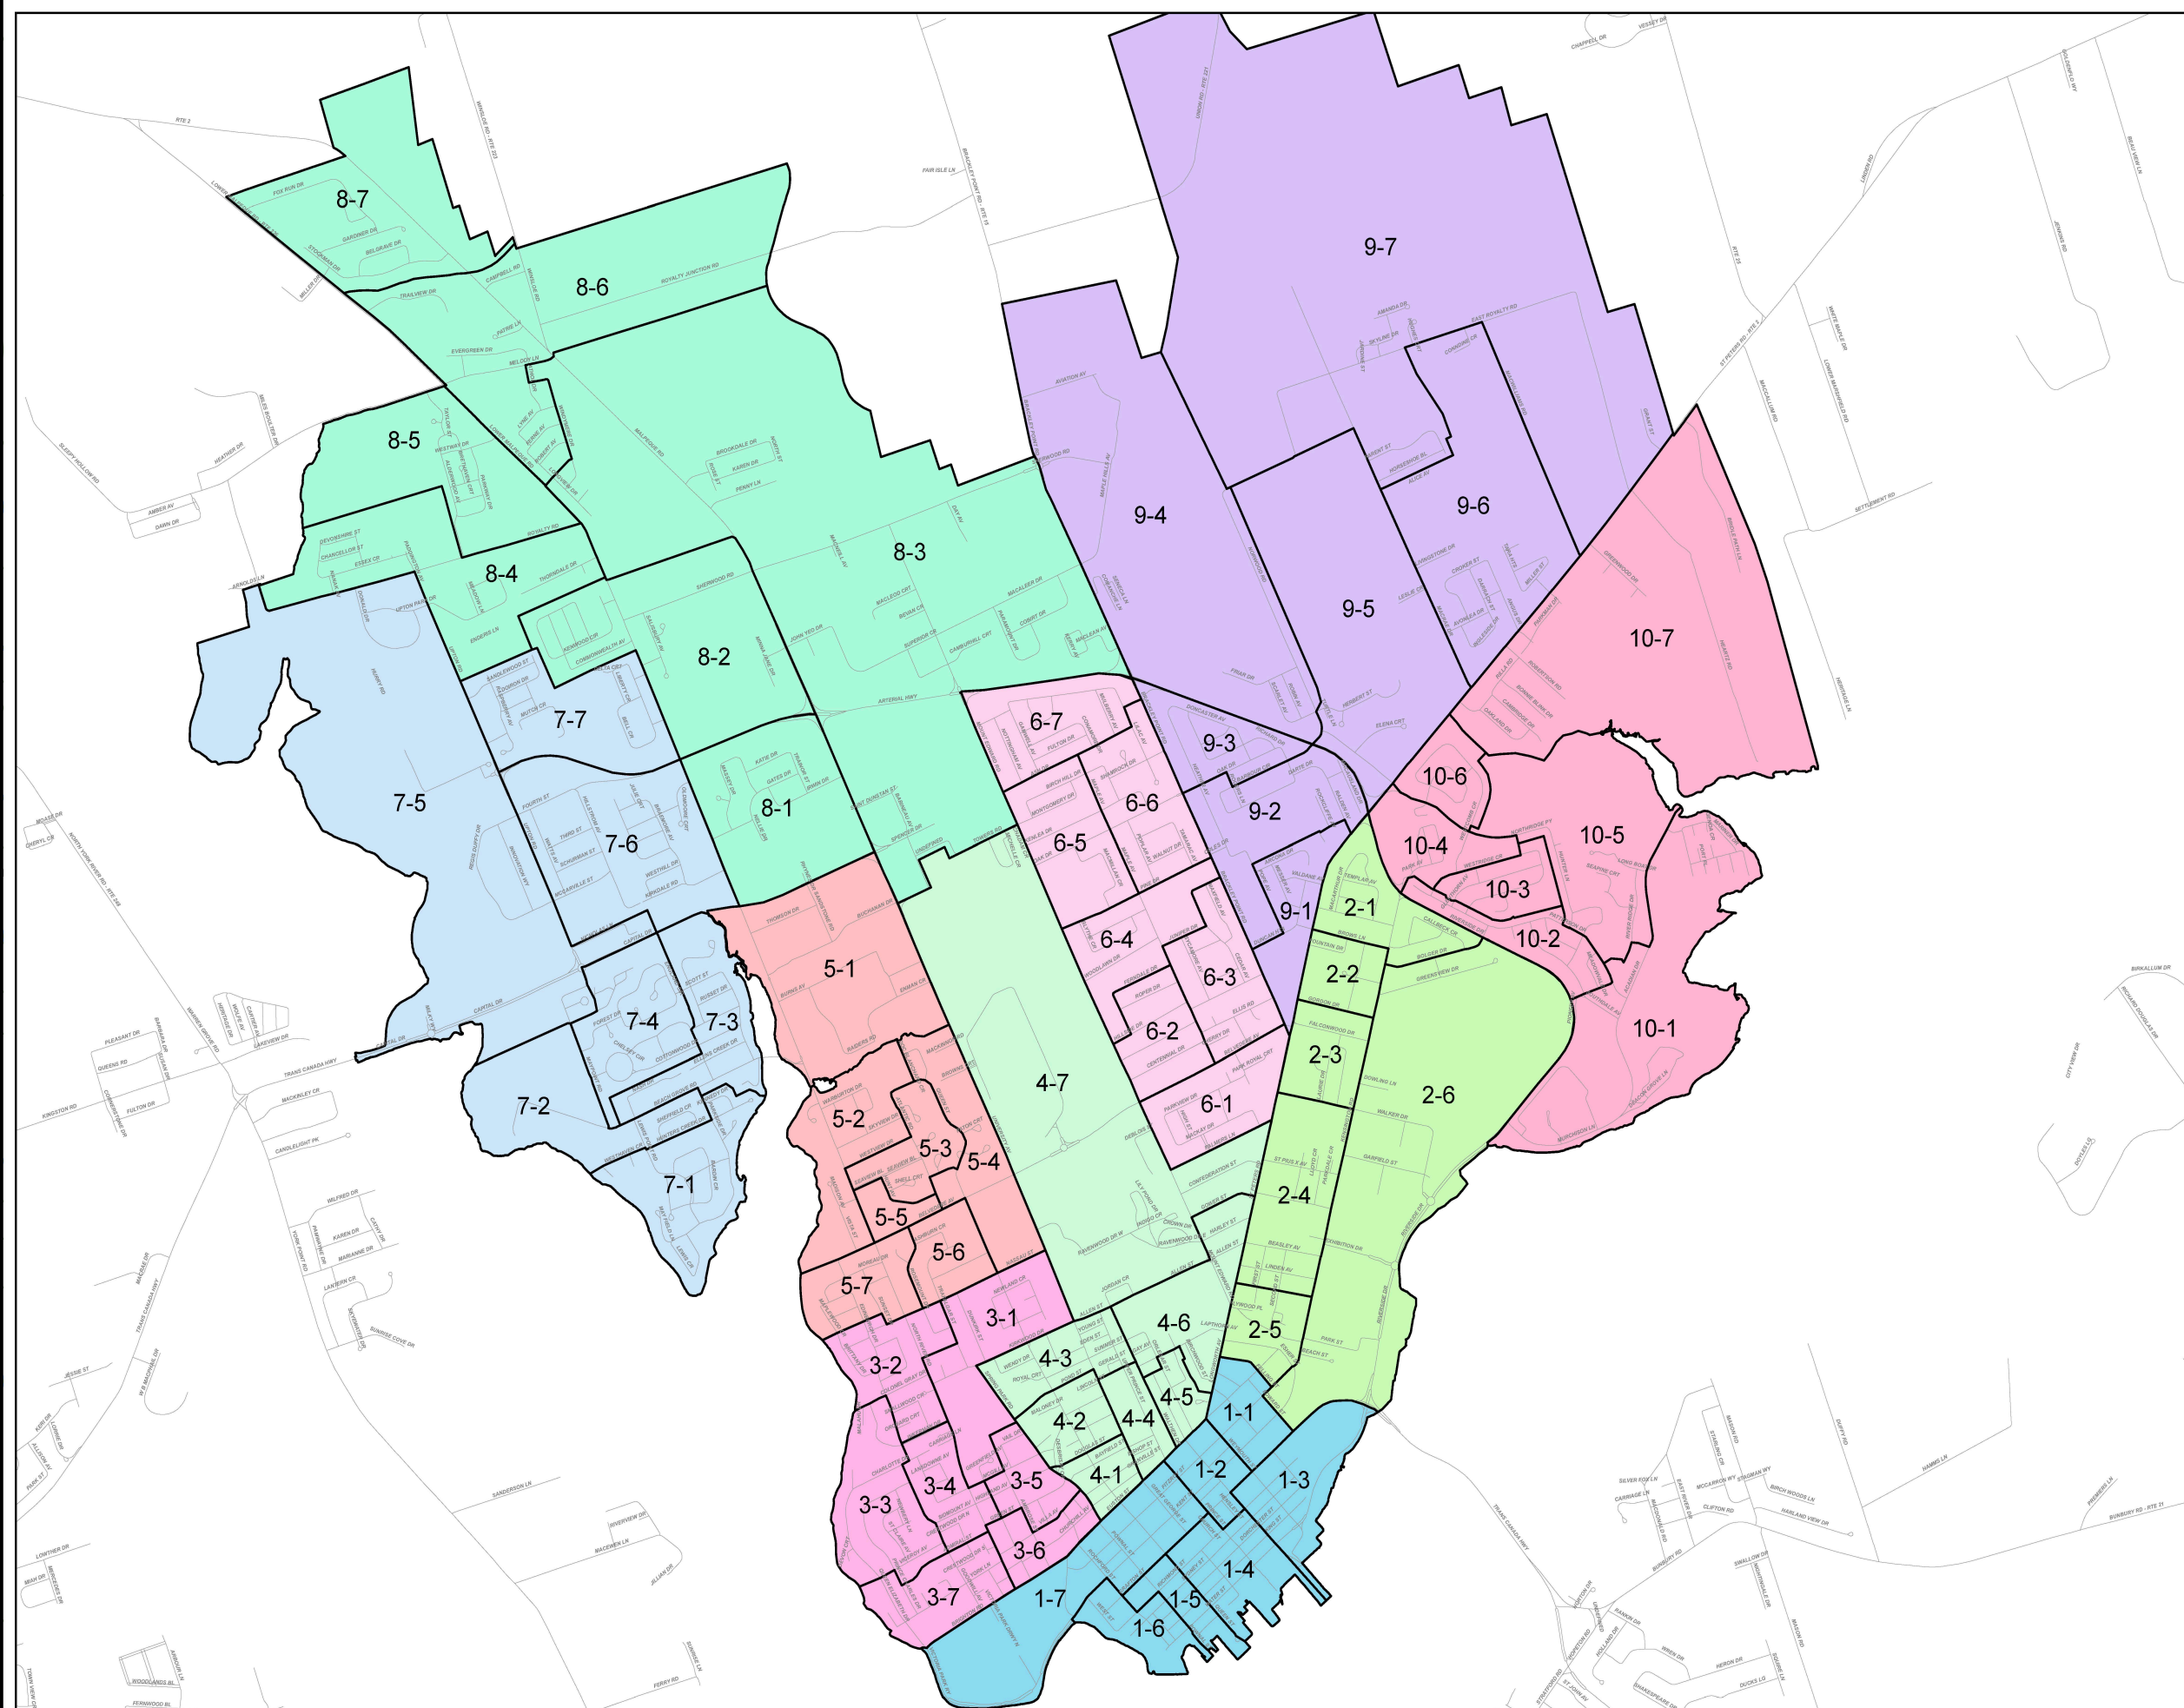

Charlottetown Municipal Wards

Wards

- 1 - Queens Square
- 2 - Belvedere
- 3 - Brighton
- 4 - Spring Park
- 5 - Ellen's Creek
- 6 - Mount Edward
- 7 - Beach Grove
- 8 - Highfield
- 9 - Stonepark
- 10- Falconwood

Legend

- Municipal Poll
- Municipal Ward

Note:
The maps are designed as a general index of the electoral district divisions and are not intended to be used for measurements or for legal purposes.

199 Queen St.
Charlottetown, PE, C1A 4B7
(902) 566-5548