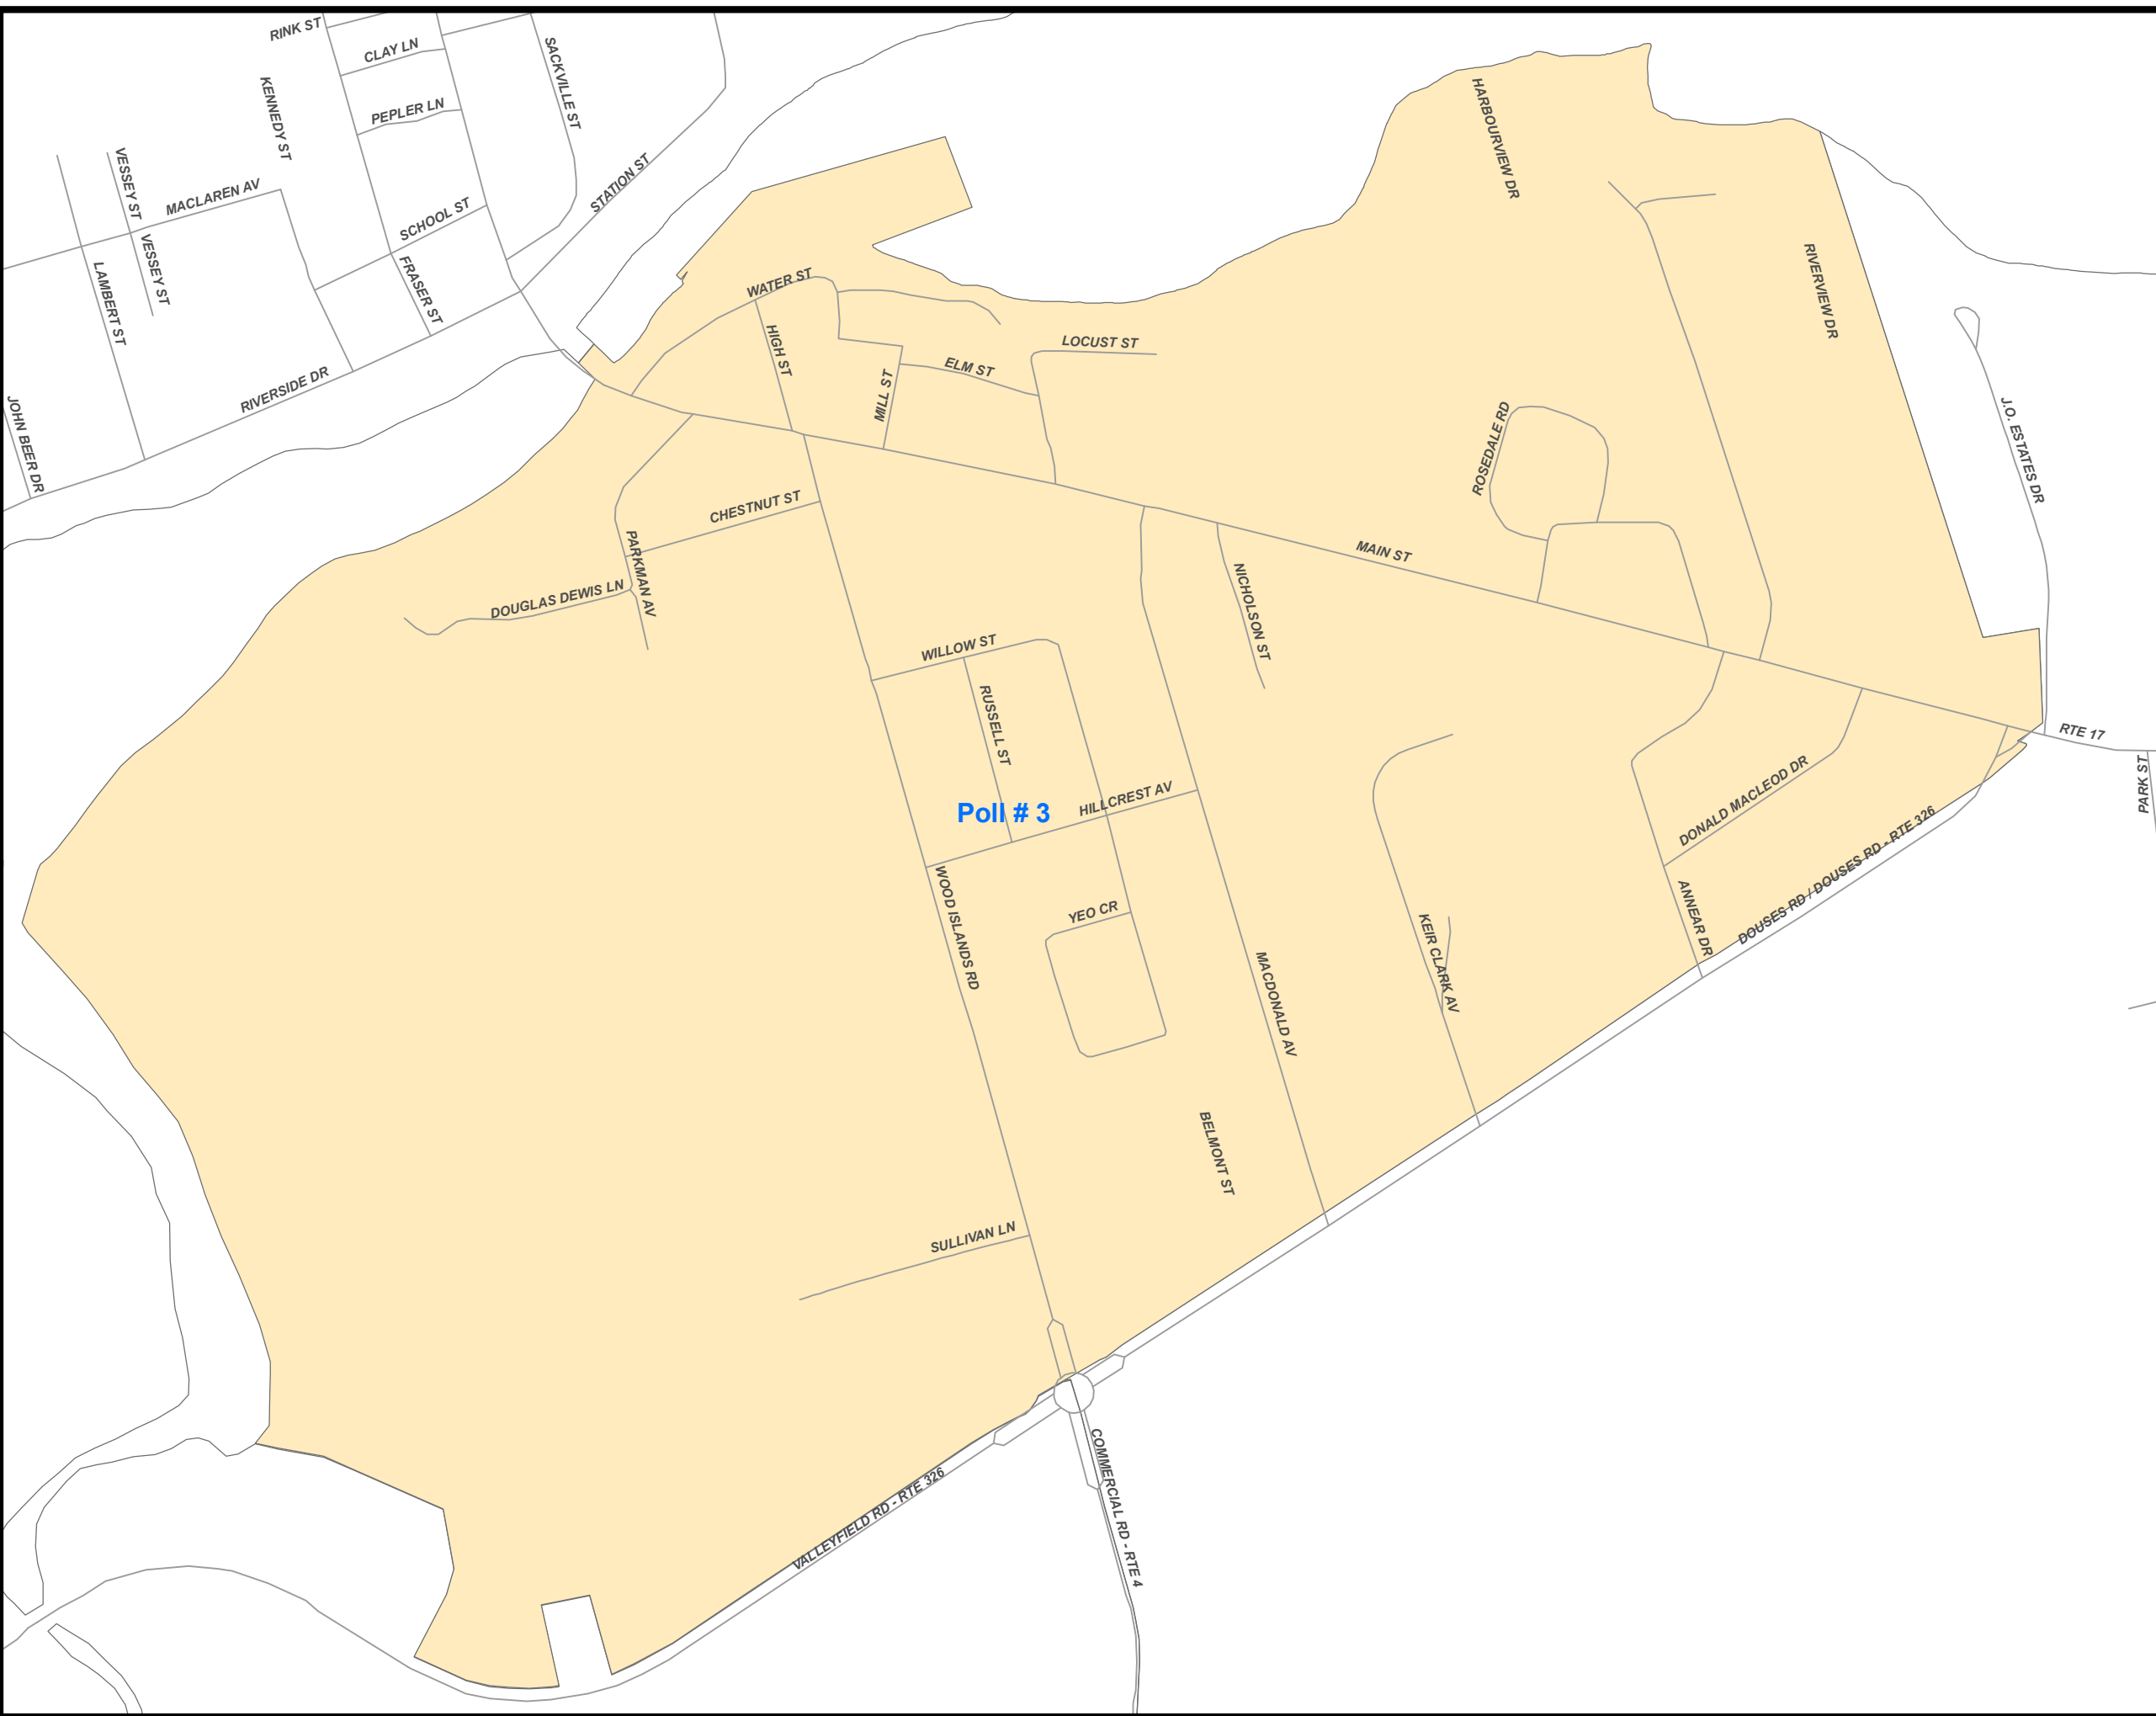

Three Rivers
Municipal Ward # 2
Montague

Polling Division

No. 3
Montague South

Note:
The maps are designed as a general index of the electoral district divisions and are not intended to be used for measurements or for legal purposes.

176 Great George Street, Suite 160
Charlottetown, PE C1A 4K9
1-888-234-8683