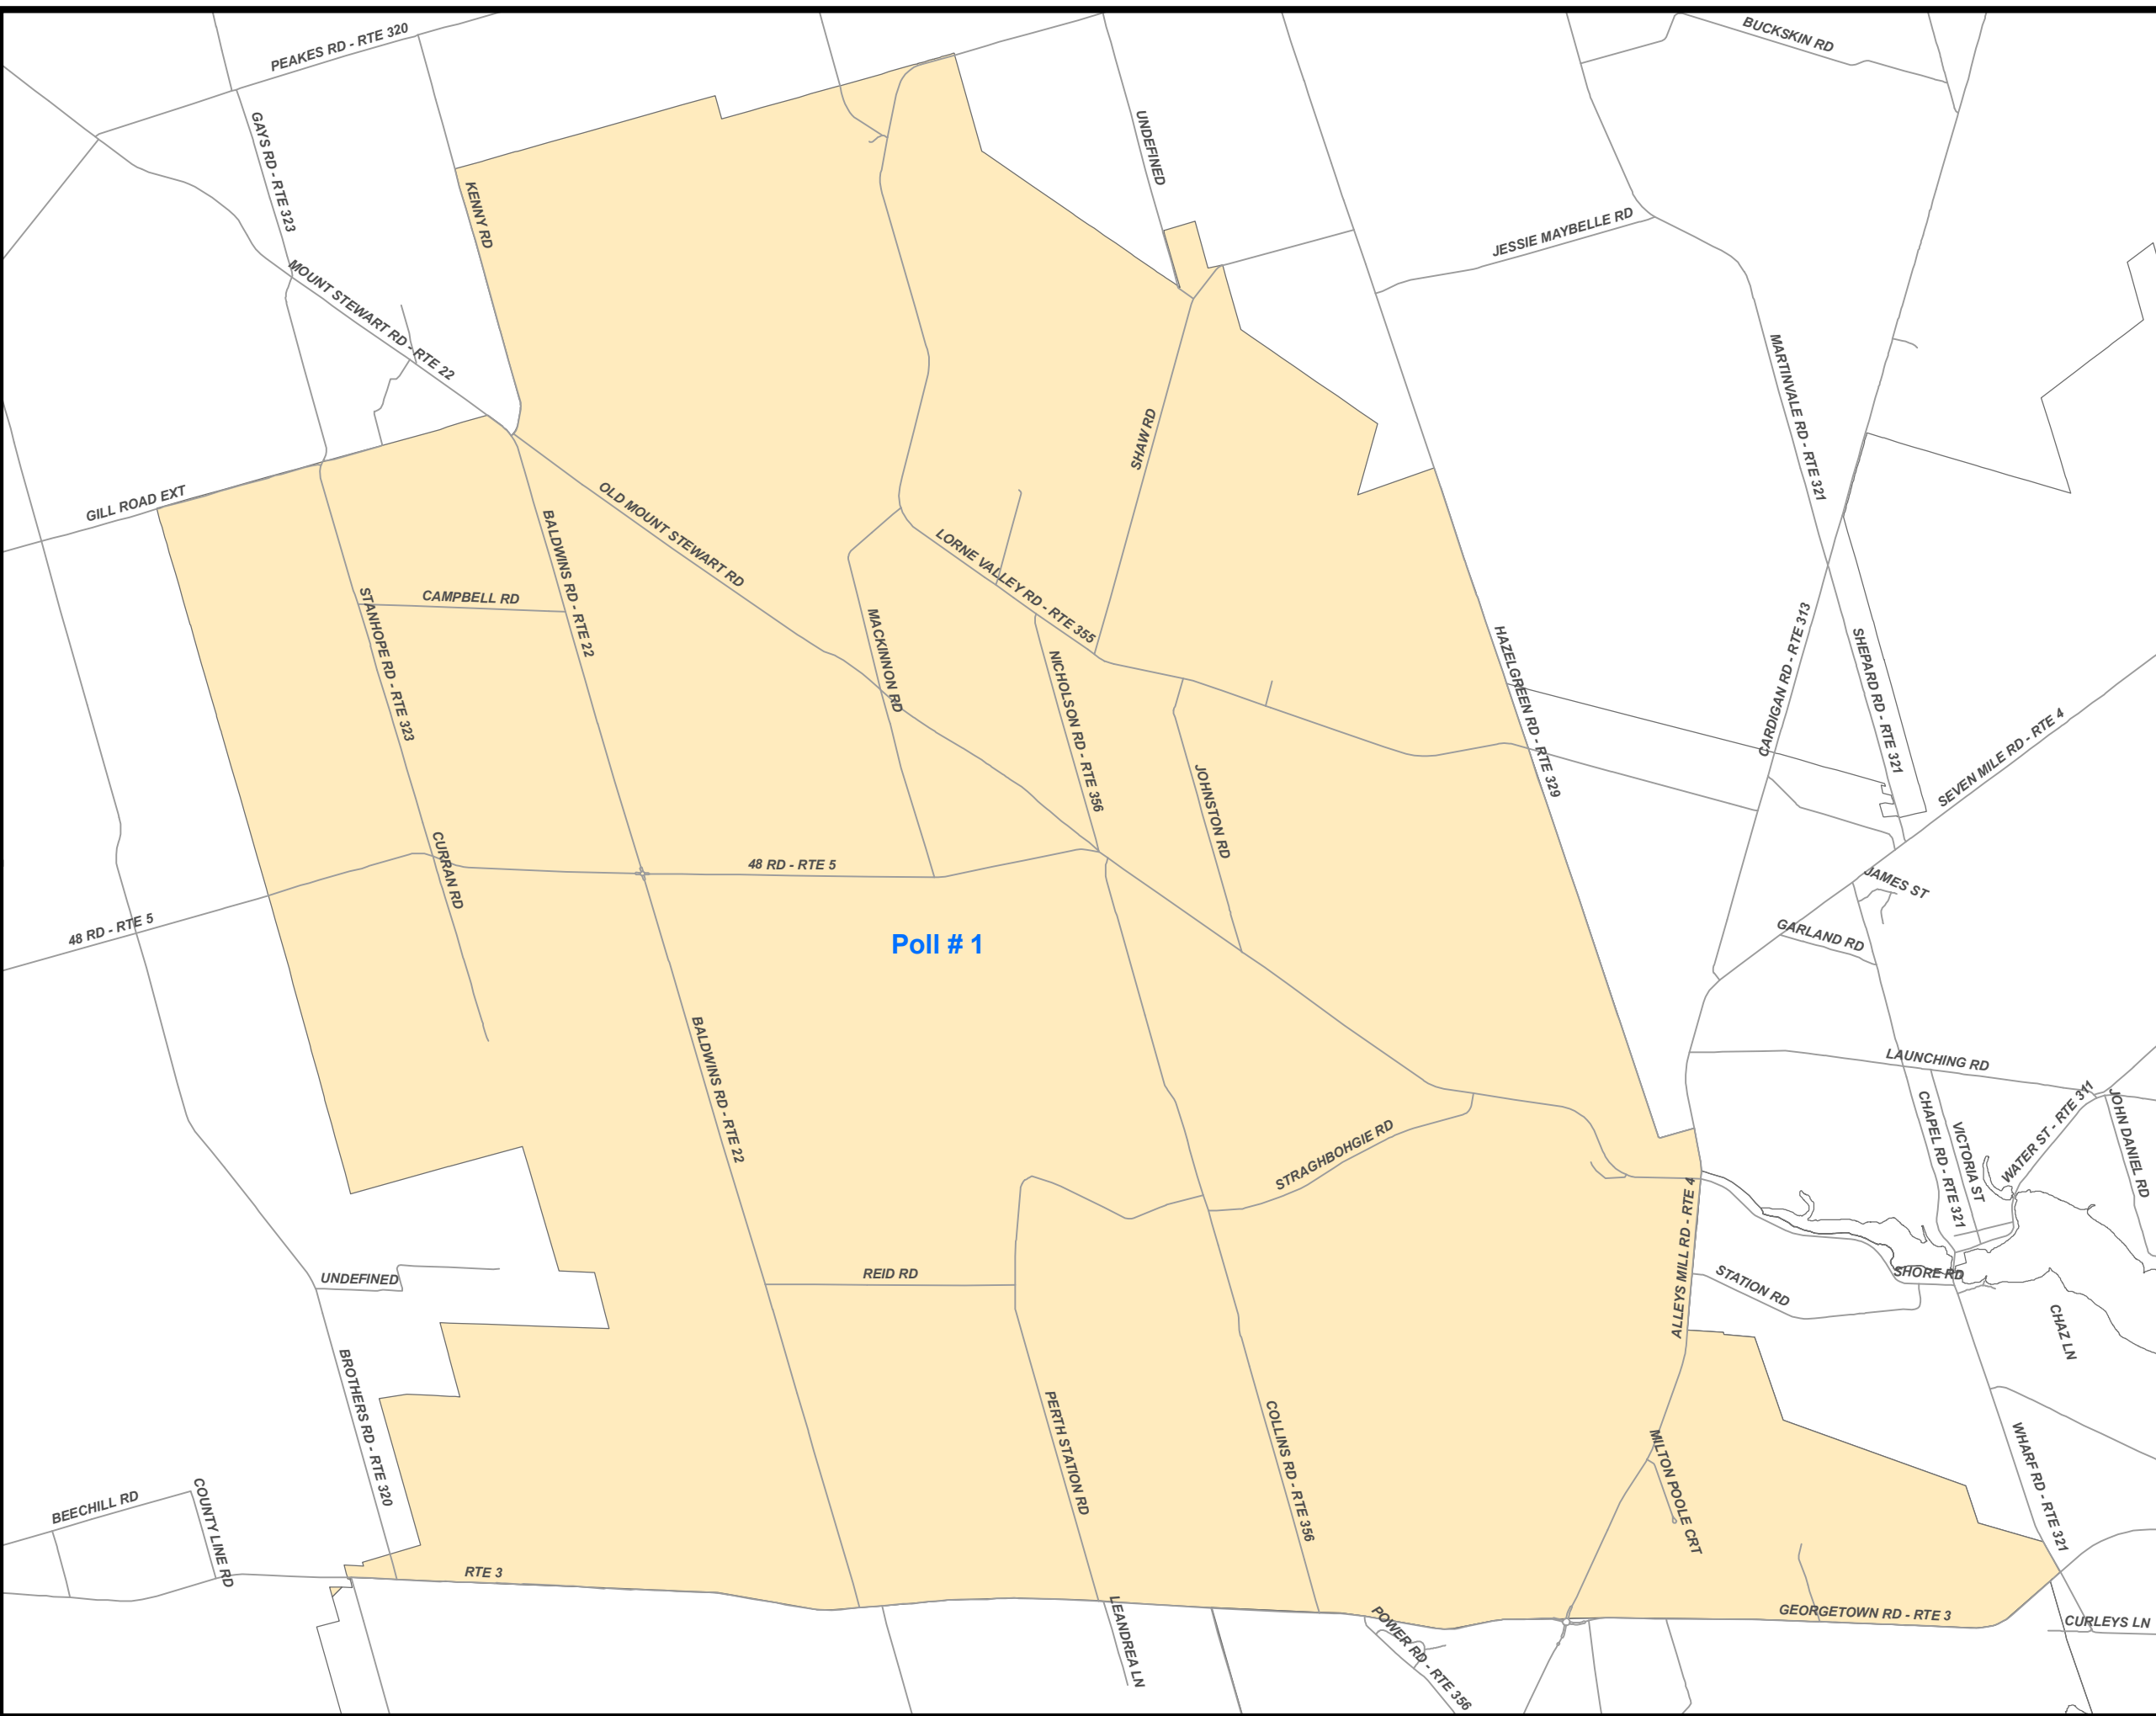

Three Rivers
Municipal Ward # 3
Brudenell

Polling Division

No. 1
48 Road

Note:
The maps are designed as a general index of the electoral district divisions and are not intended to be used for measurements or for legal purposes.

176 Great George Street, Suite 160
Charlottetown, PE C1A 4K9
1-888-234-8683