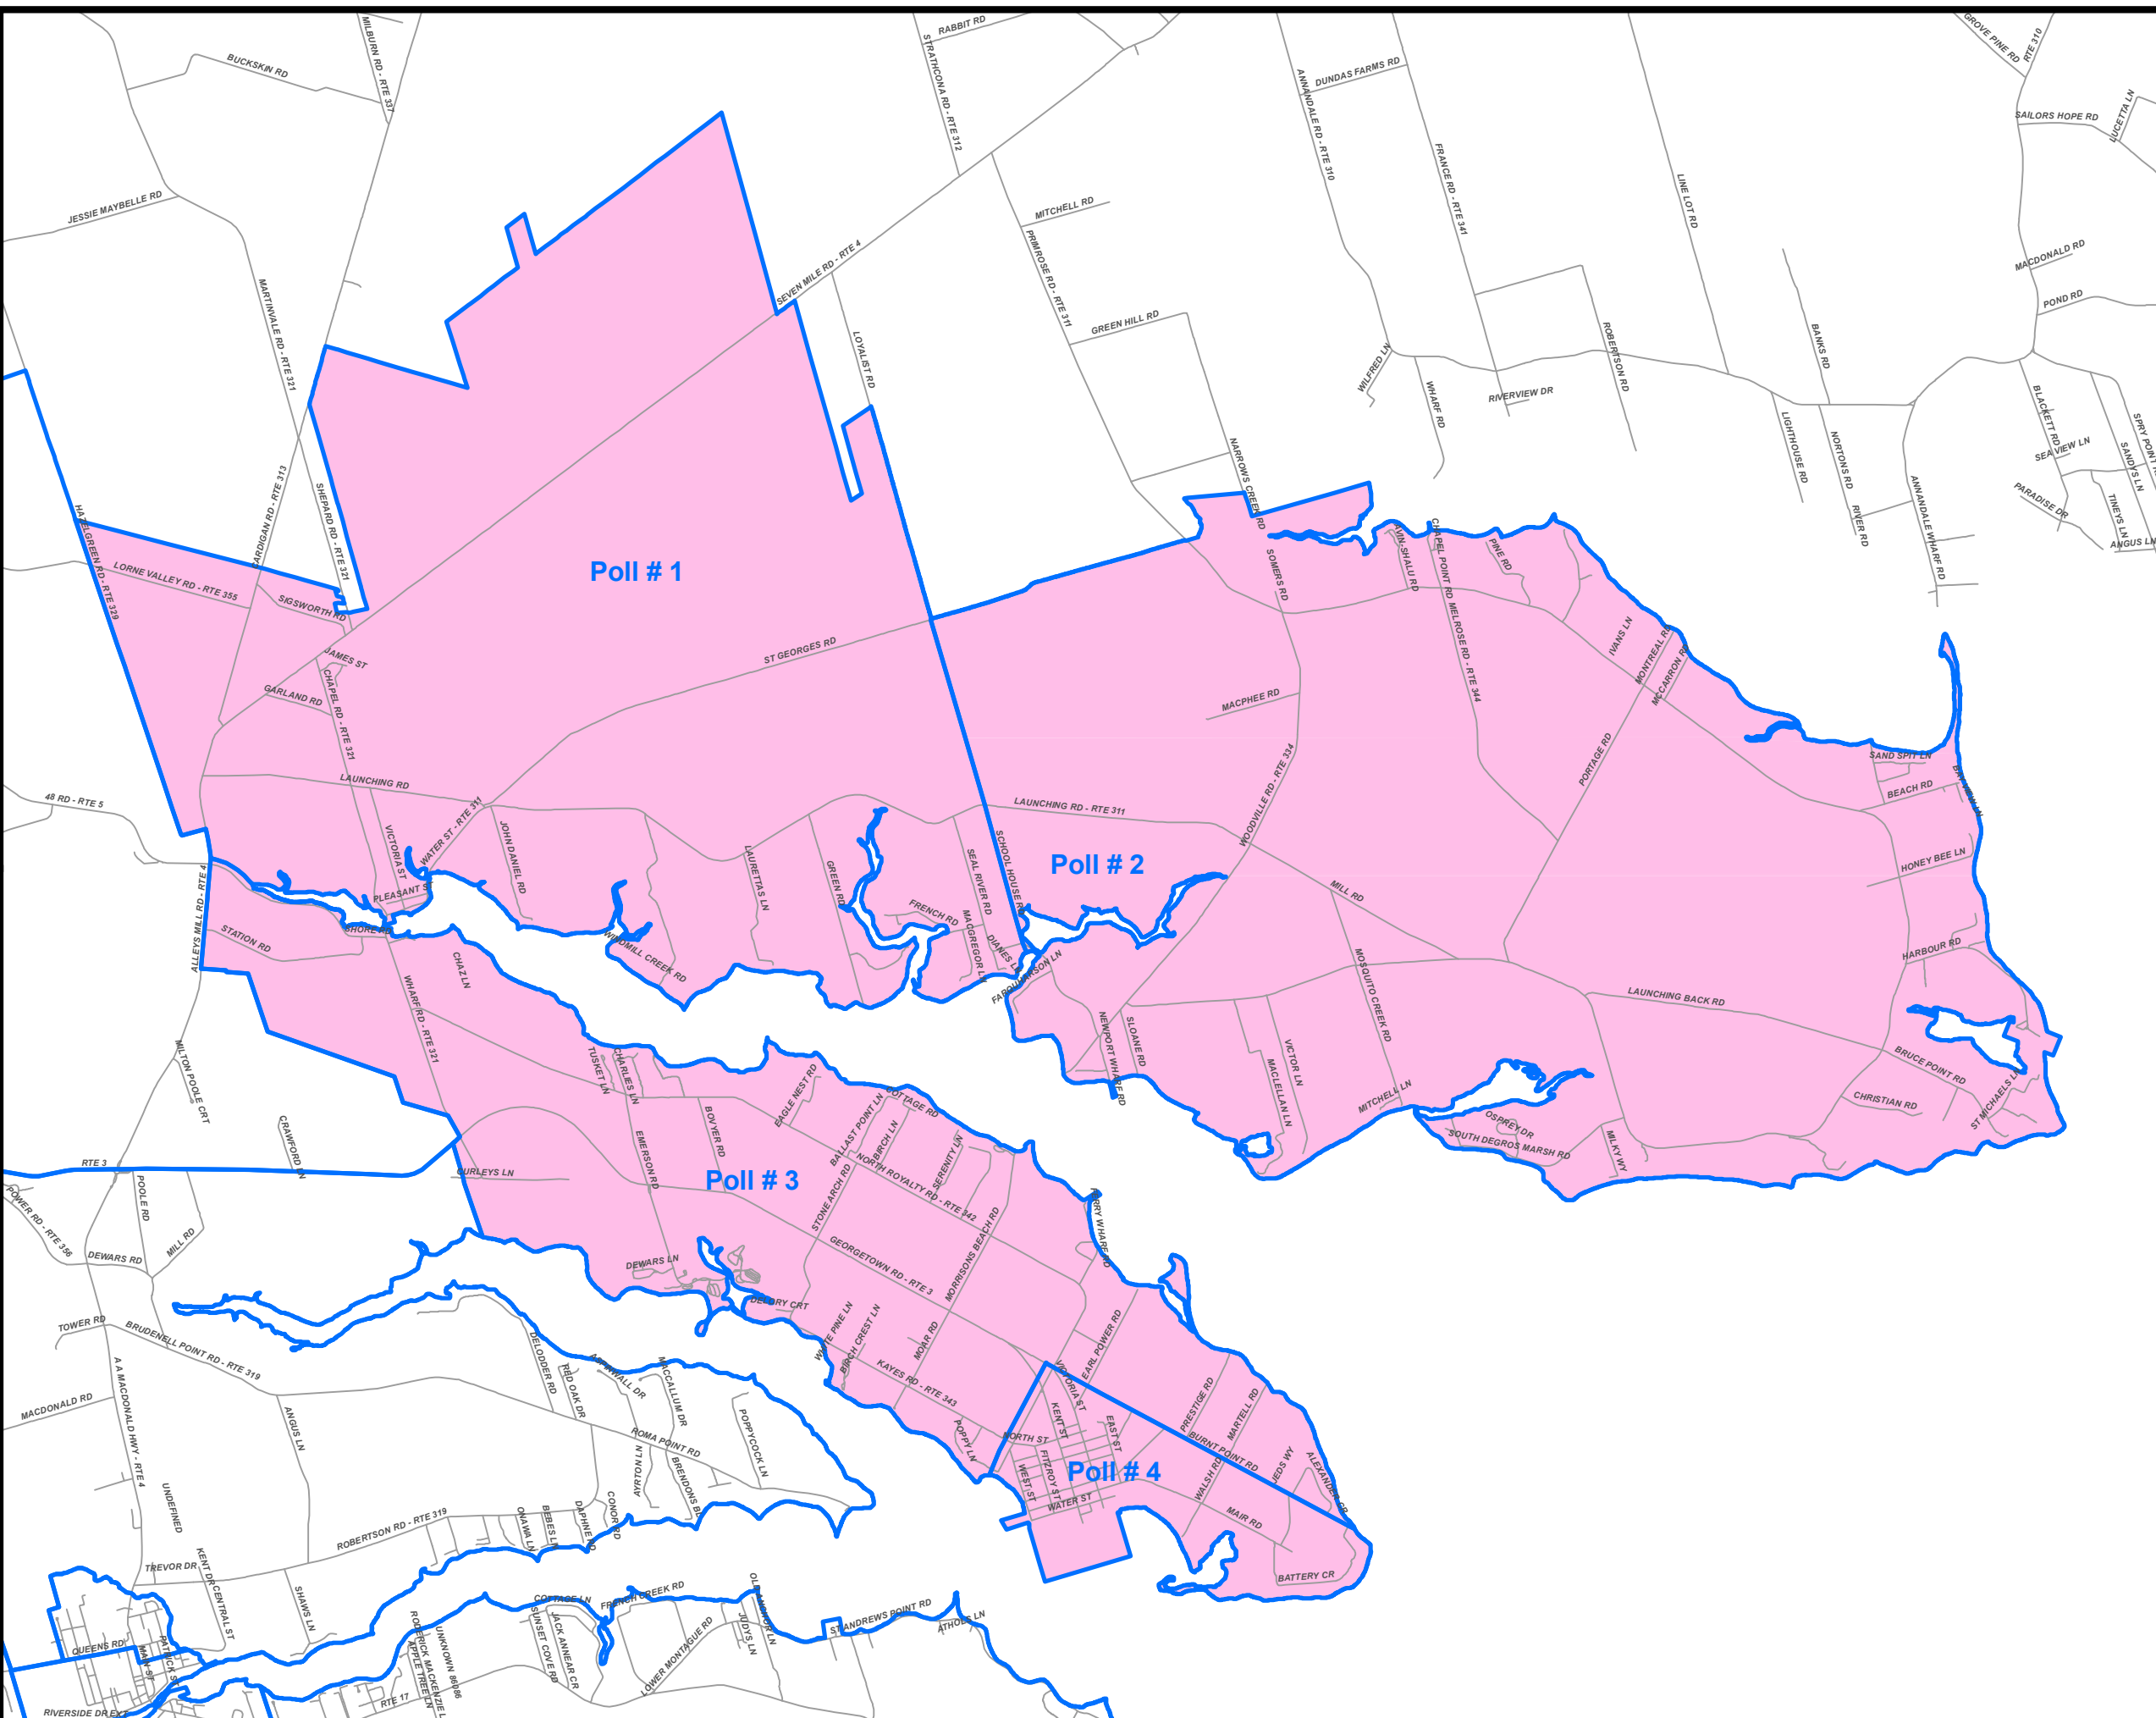

Three Rivers Municipal Ward # 4 Launching

Polling Divisions

- 1 - Cardigan North
- 2 - Degros Marsh
- 3 - Georgetown Royalty
- 4 - Georgetown

Note:
The maps are designed as a general index of the electoral district divisions and are not intended to be used for measurements or for legal purposes.

176 Great George Street, Suite 160
Charlottetown, PE C1A 4K9
1-888-234-8683