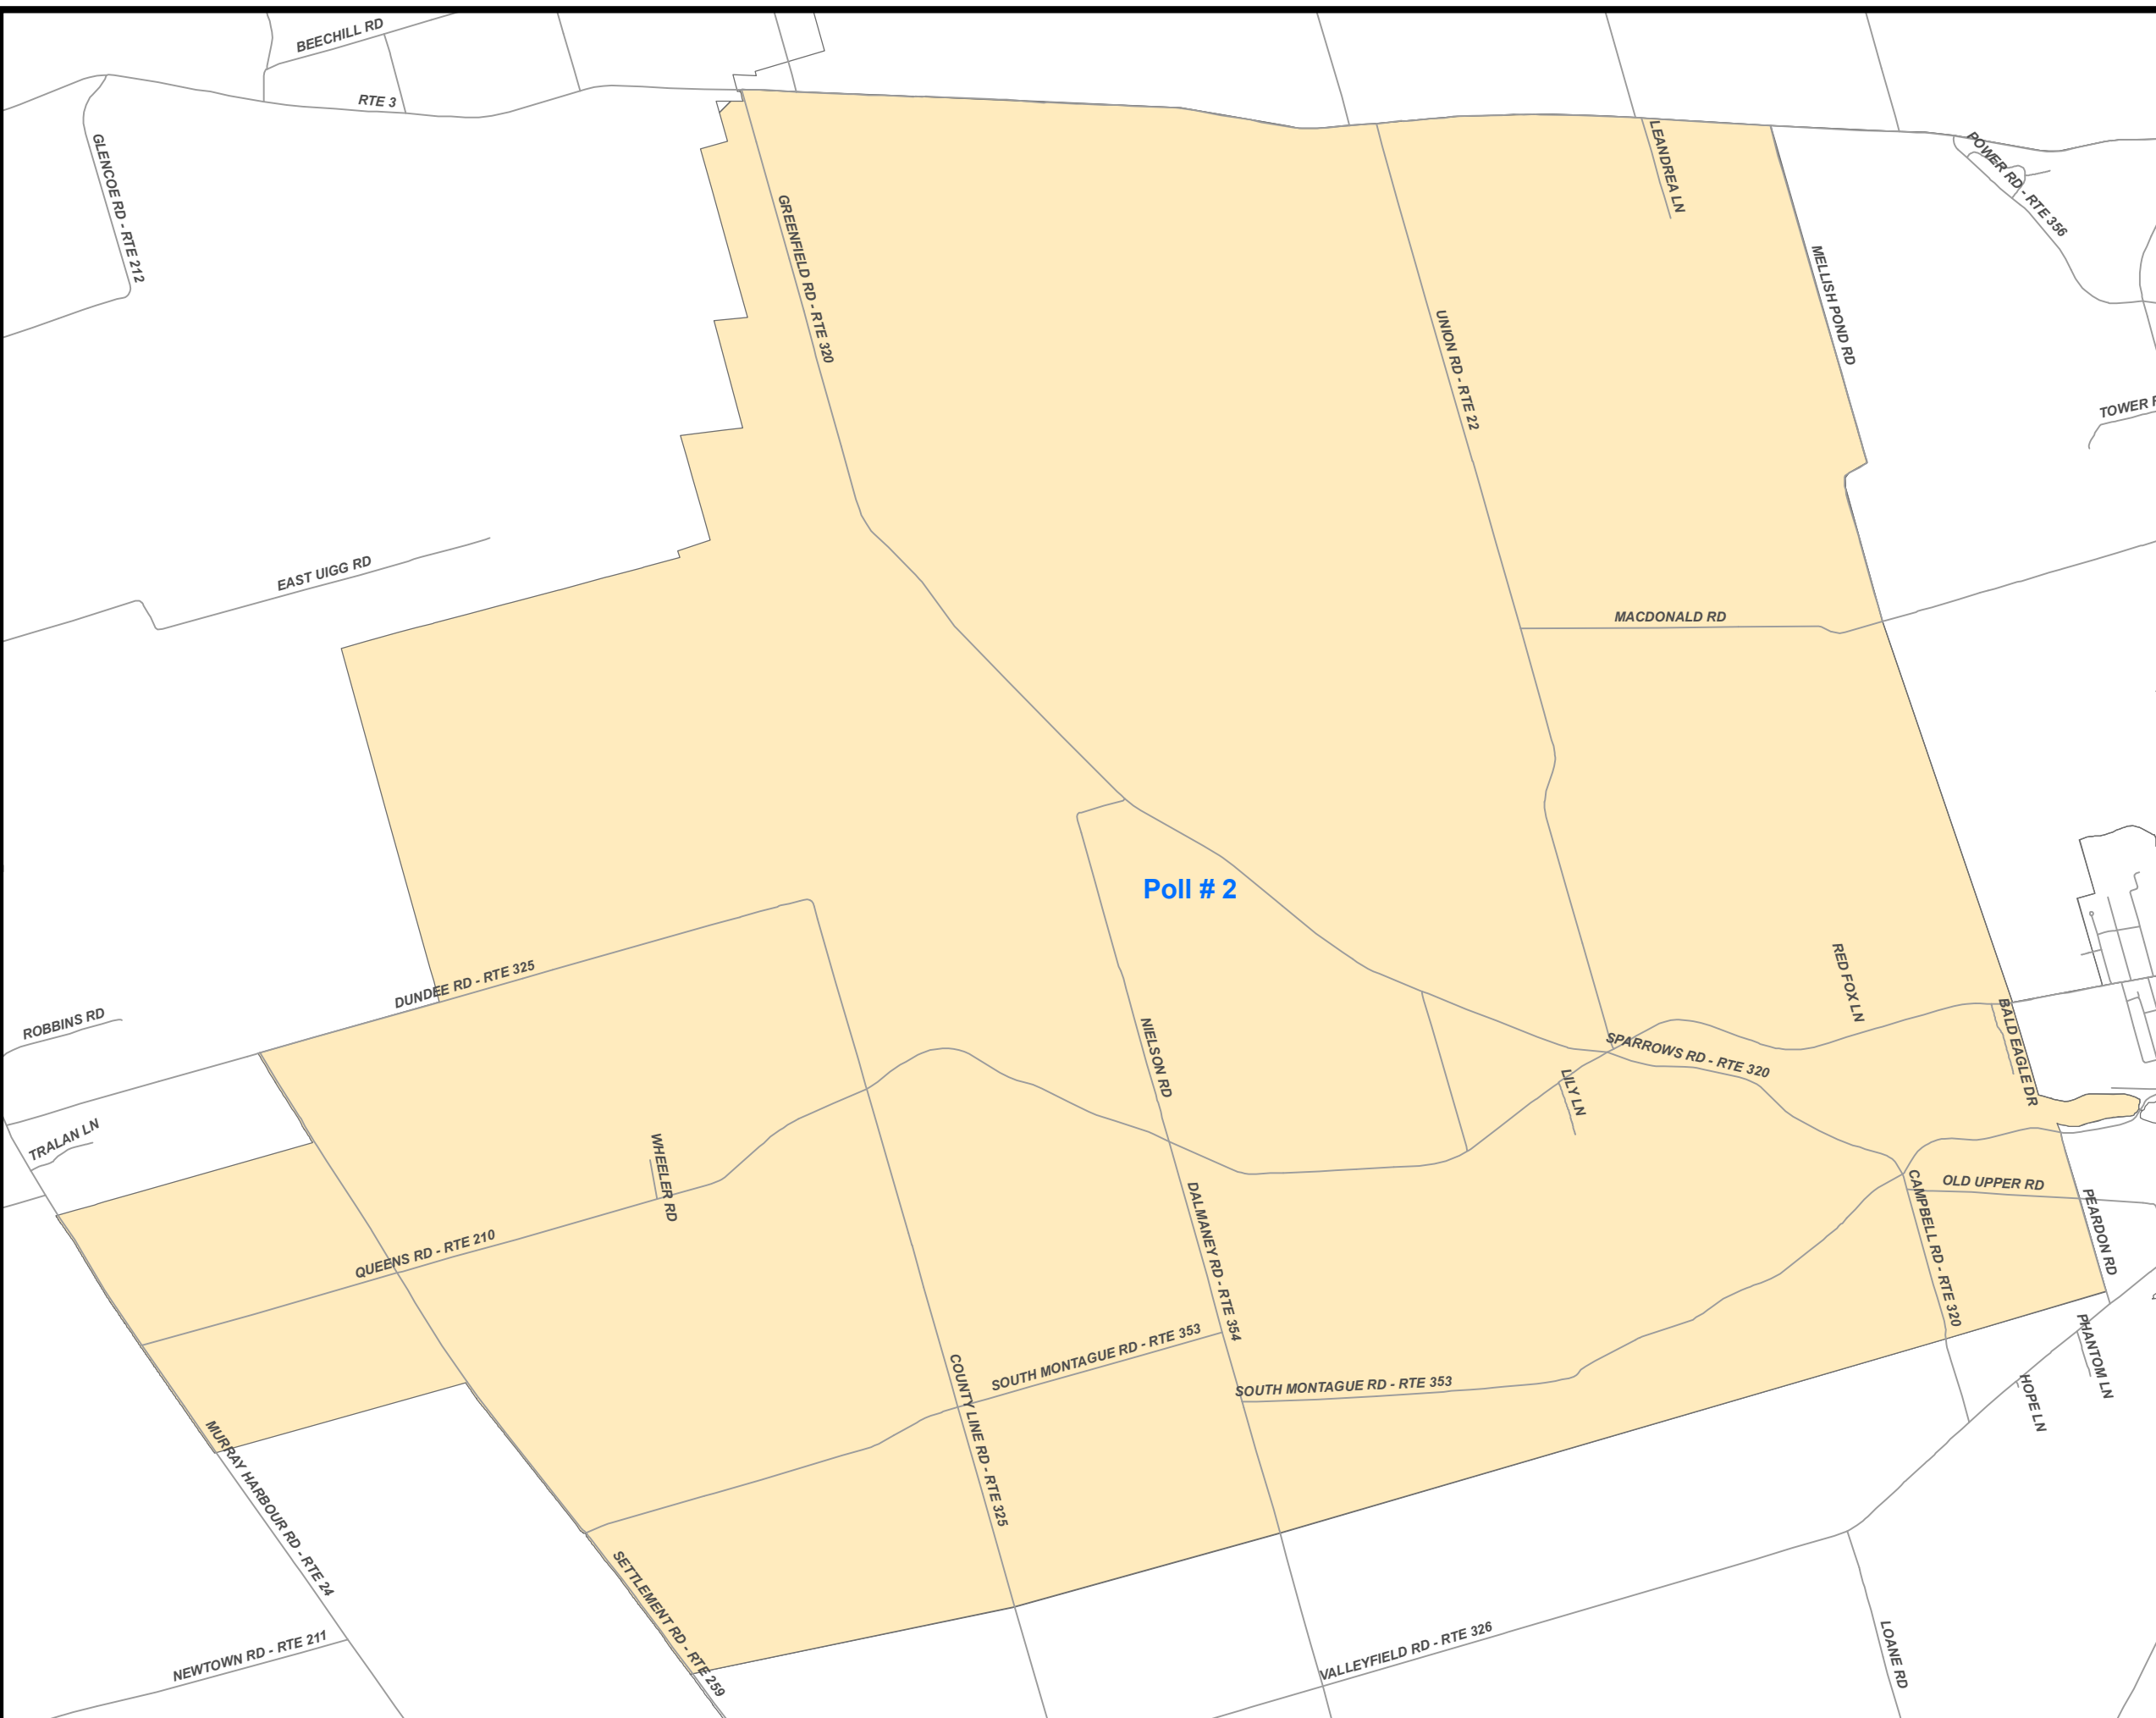

Three Rivers
Municipal Ward # 3
Brudenell

Polling Division

No. 2
Union Road

Note:
The maps are designed as a general index of the electoral district divisions and are not intended to be used for measurements or for legal purposes.

176 Great George Street, Suite 160
Charlottetown, PE C1A 4K9
1-888-234-8683