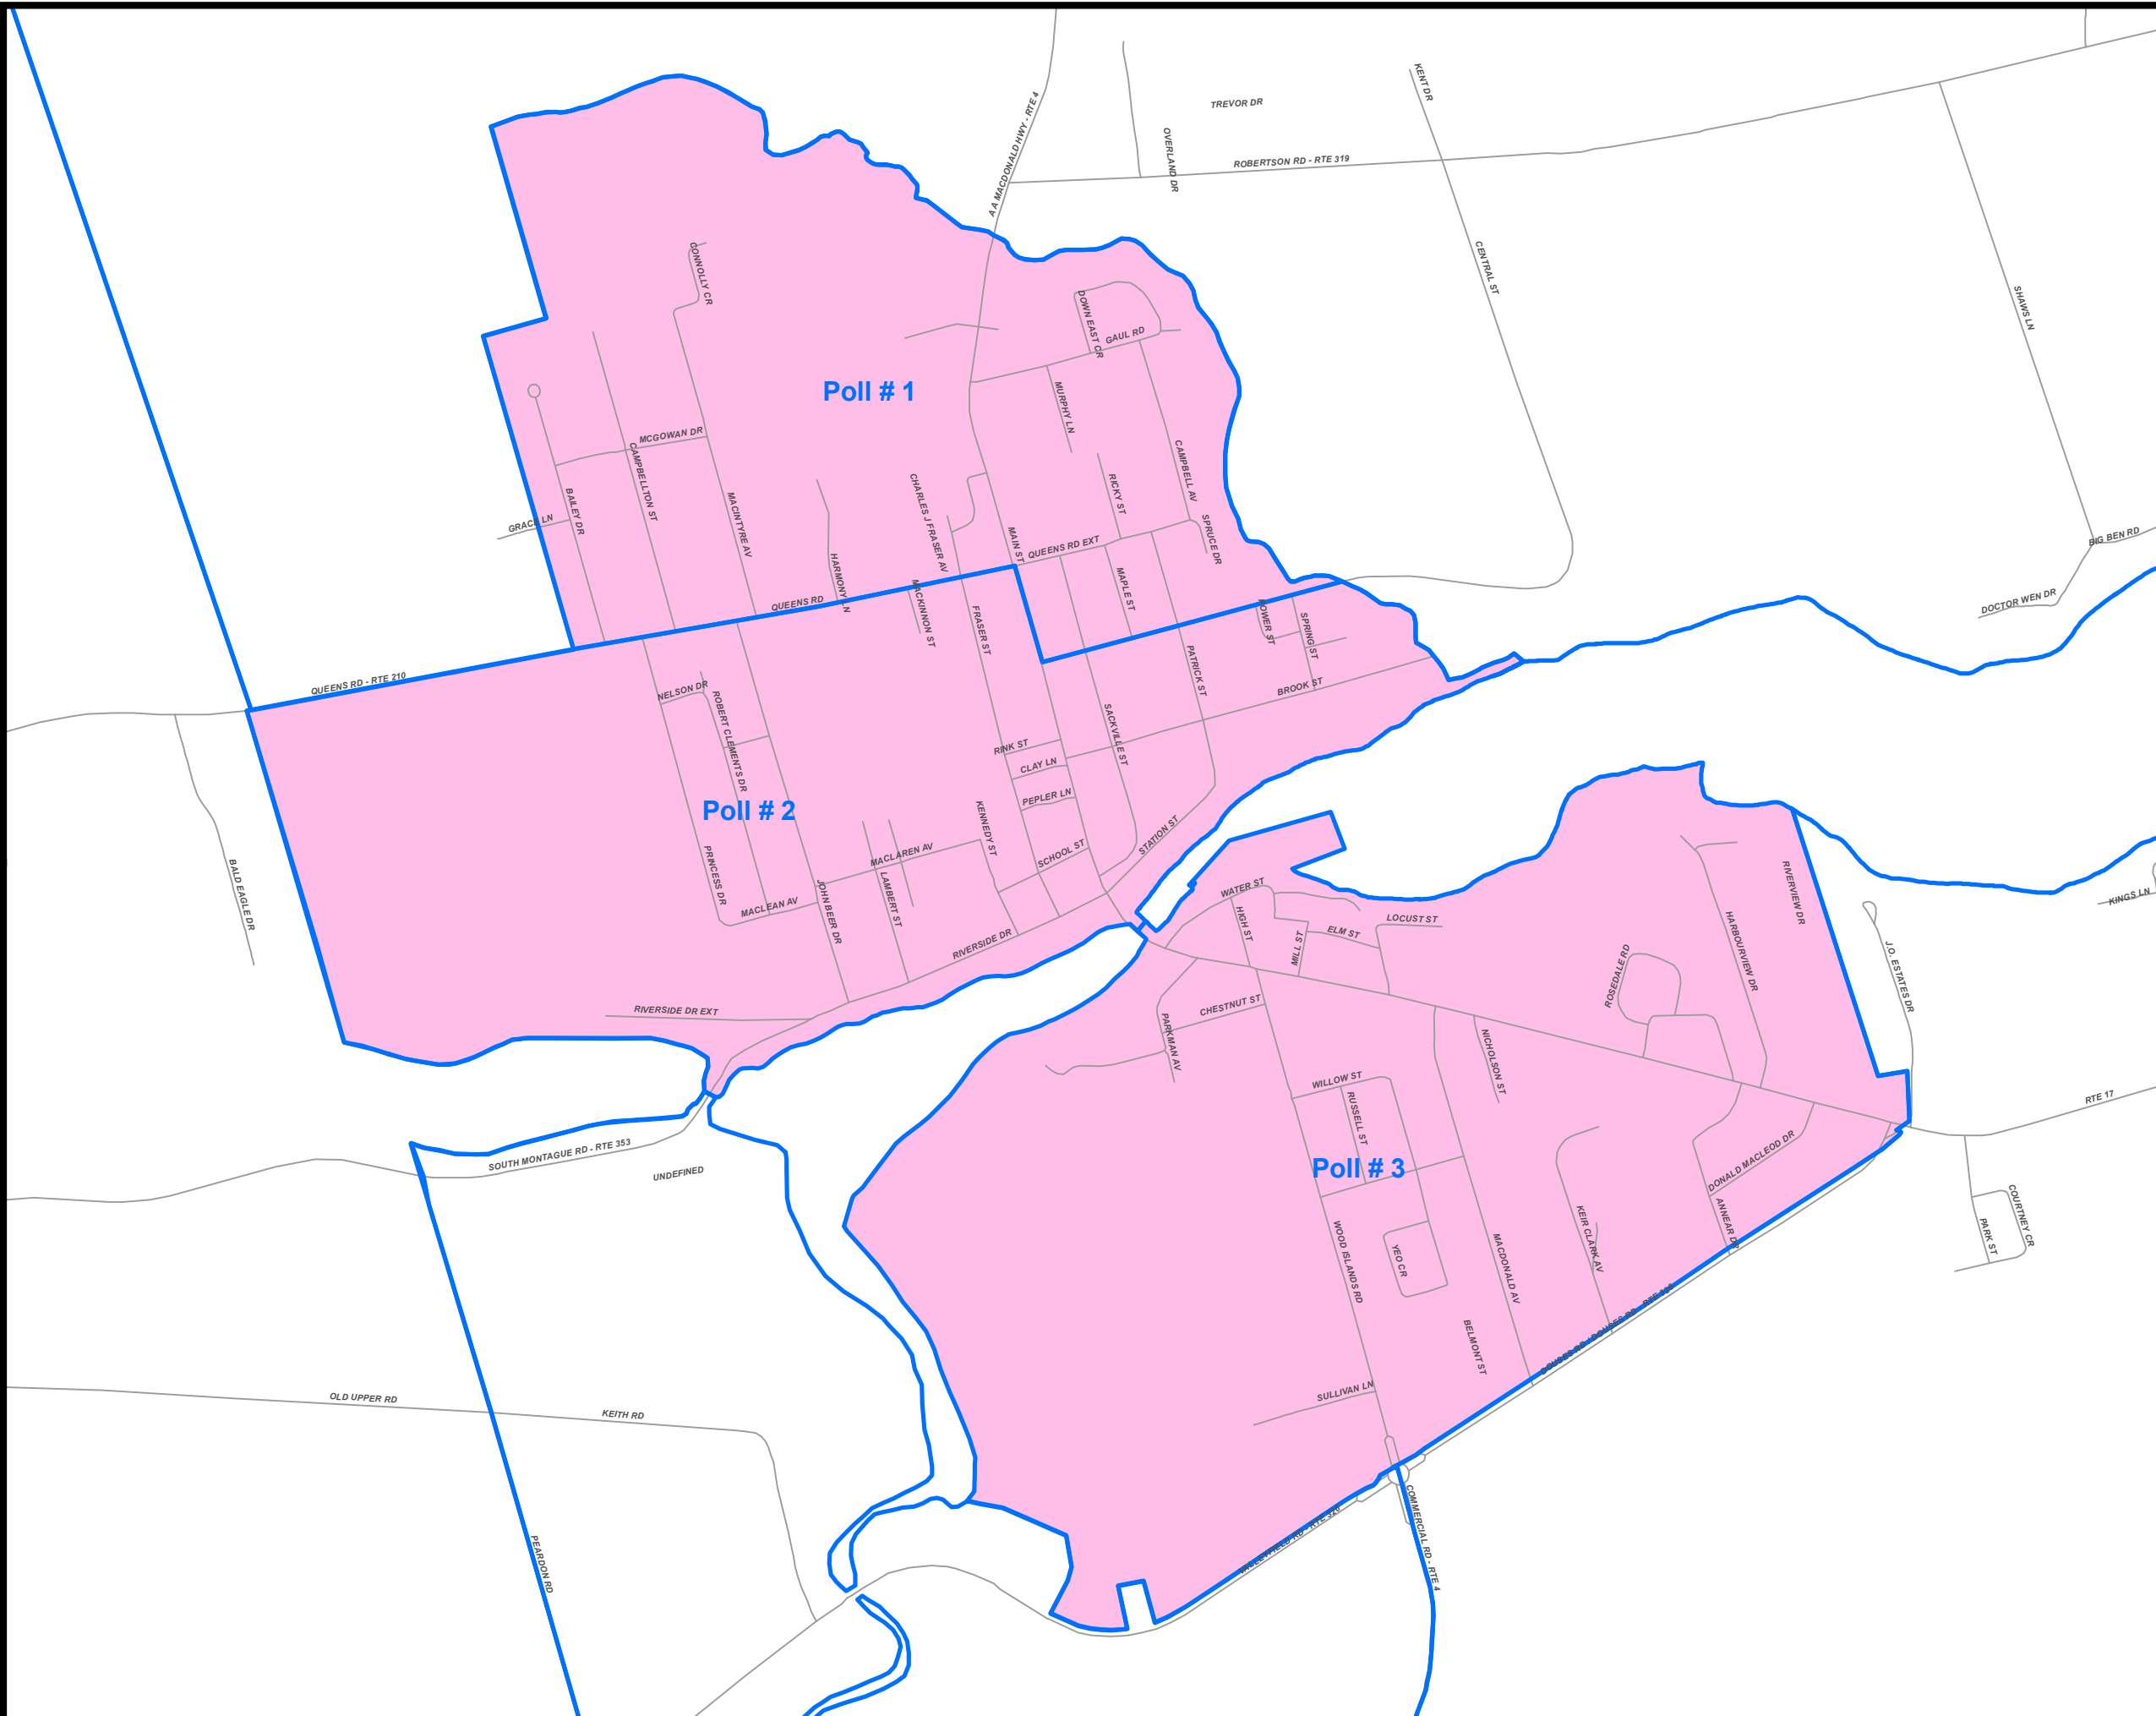

Three Rivers Municipal Ward # 2 Montague

Polling Divisions

- 1 - MacIntyre Avenue
- 2 - Riverside Drive
- 3 - Montague South

Note:
The maps are designed as a general index of the electoral district divisions and are not intended to be used for measurements or for legal purposes.

176 Great George Street, Suite 160
Charlottetown, PE C1A 4K9
1-888-234-8683