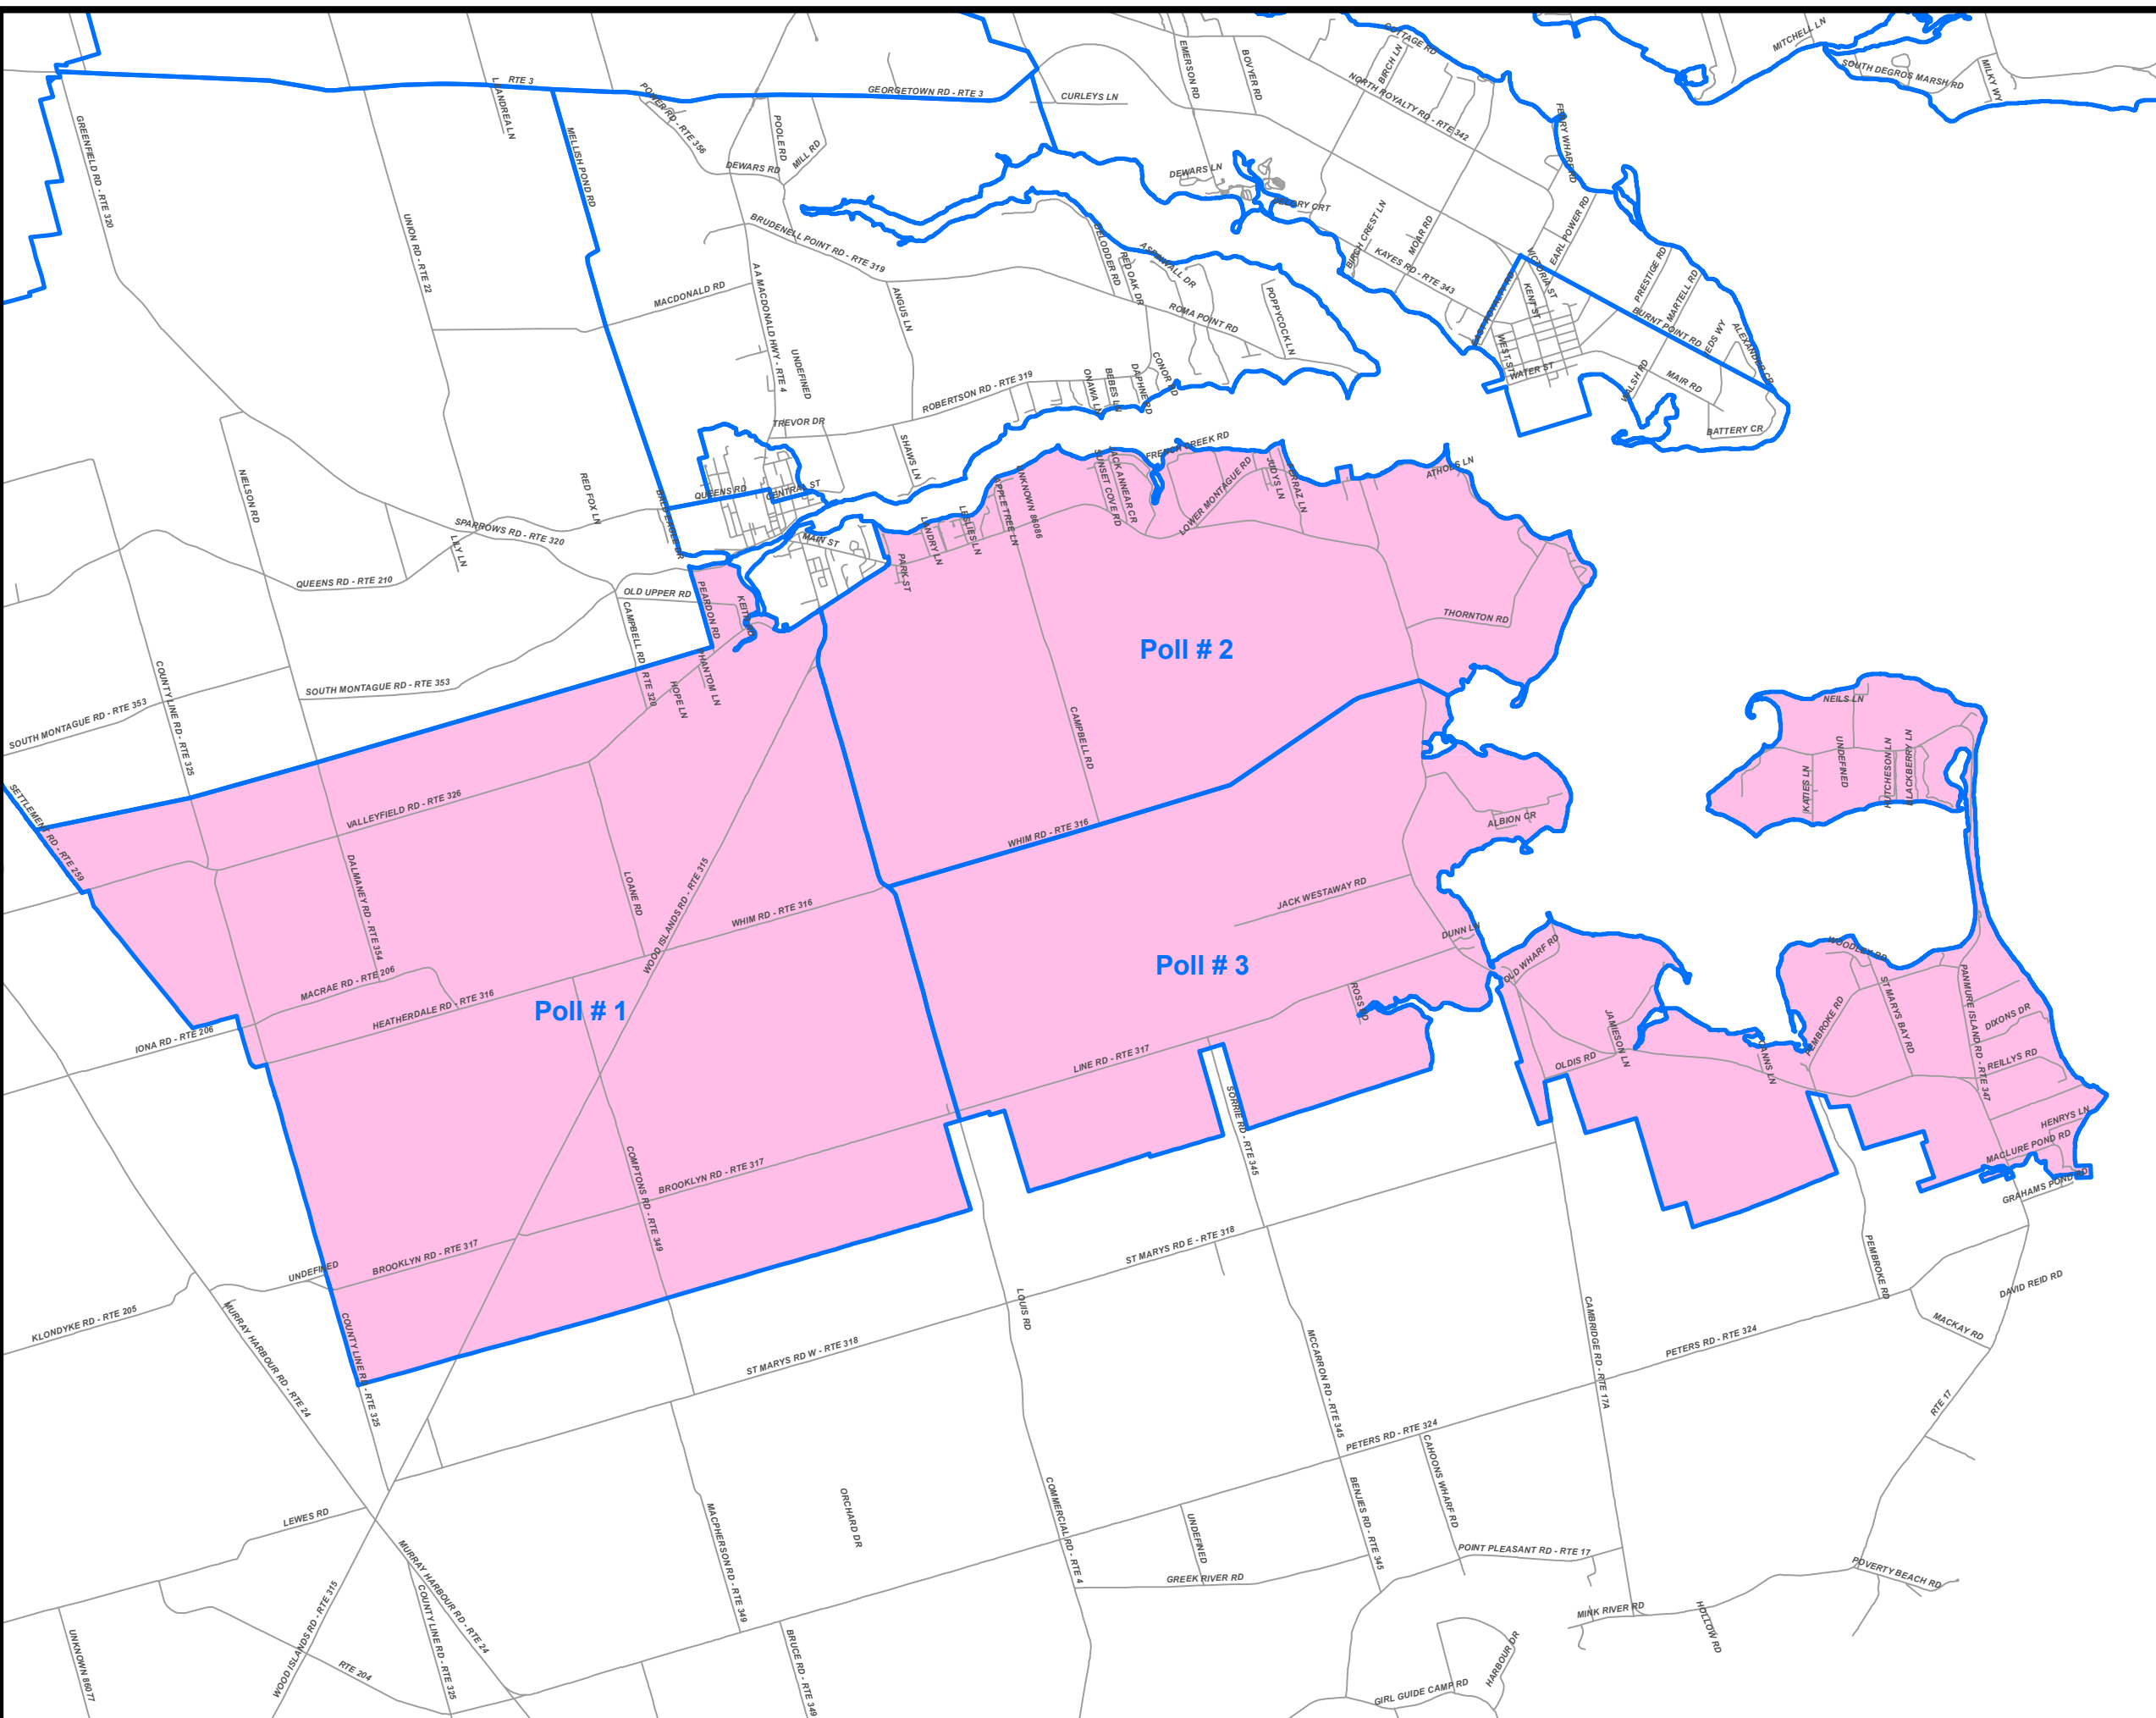

Three Rivers Municipal Ward # 1 Gaspereaux

Polling Divisions

- 1 - Kilmuir
- 2 - Lower Montague
- 3 - Albion

Note:
The maps are designed as a general index of the electoral district divisions and are not intended to be used for measurements or for legal purposes.

176 Great George Street, Suite 160
Charlottetown, PE C1A 4K9
1-888-234-8683