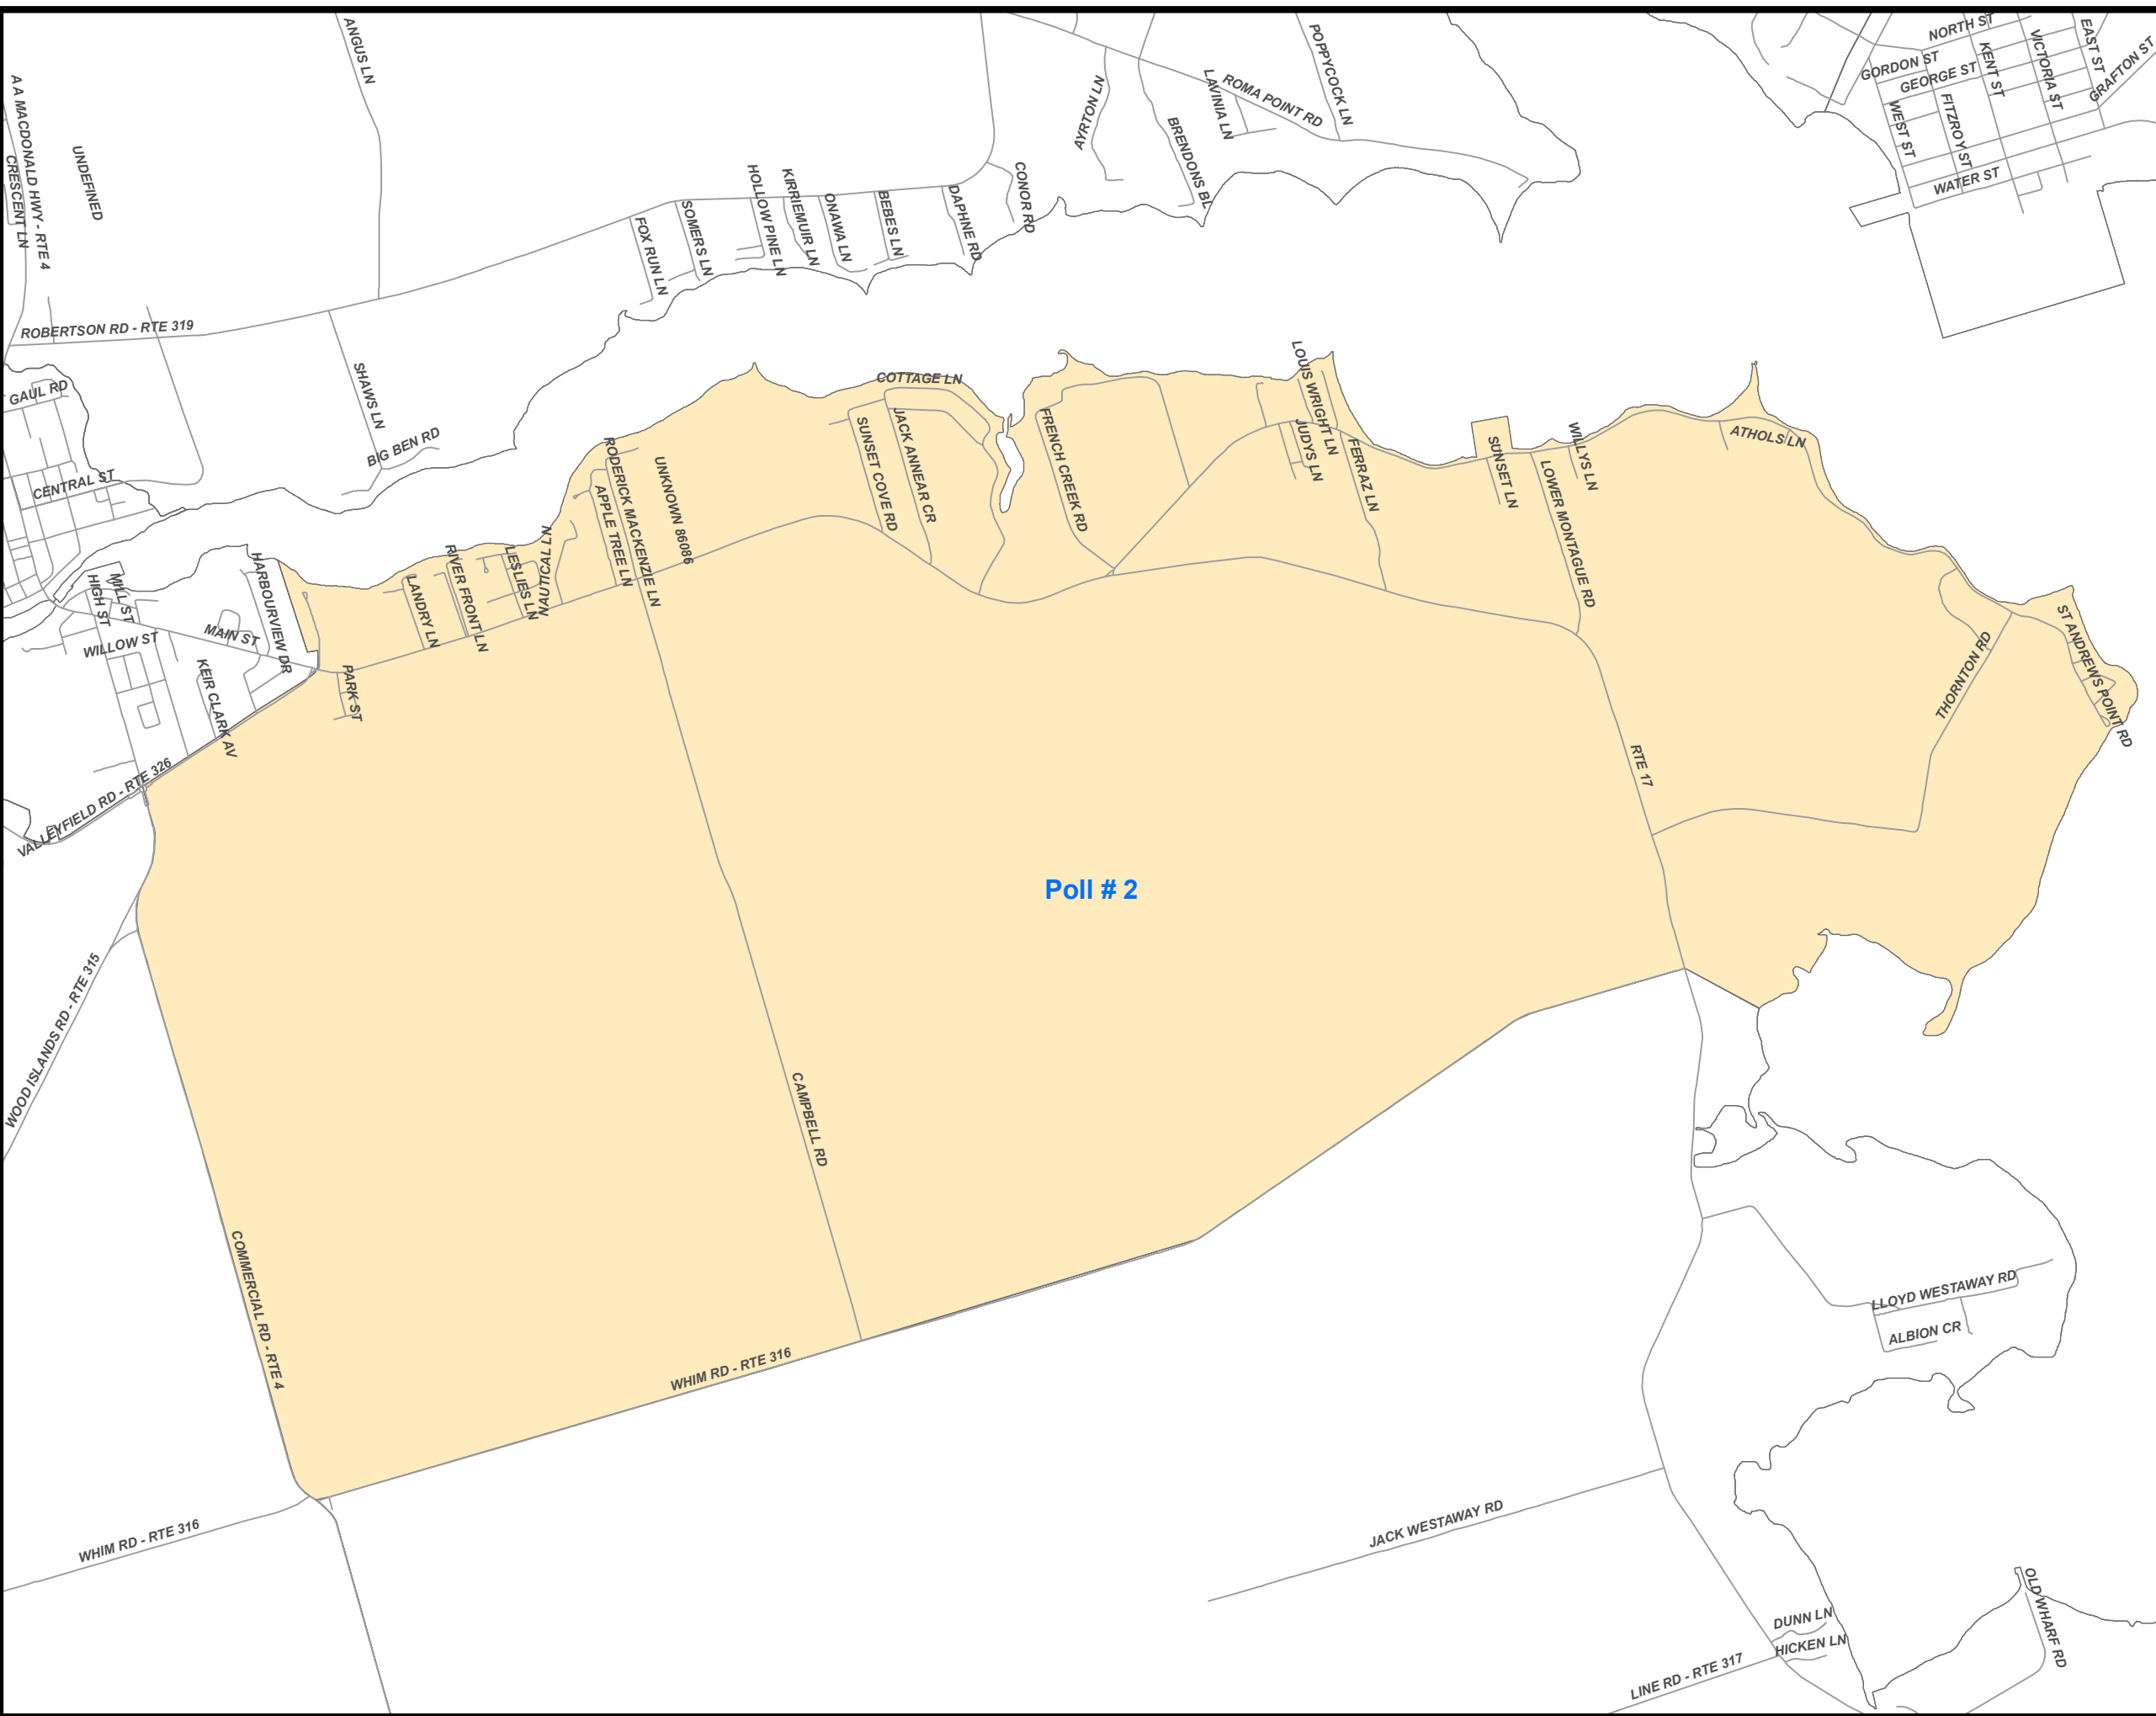

176 Great George Street, Suite 160
Charlottetown, PE C1A 4K9
1-888-234-8683

Three Rivers
Municipal Ward # 1
Gaspereaux

Polling Division

No. 2

Lower Montague

Note:
The maps are designed as a general index of the electoral district divisions and are not intended to be used for measurements or for legal purposes.