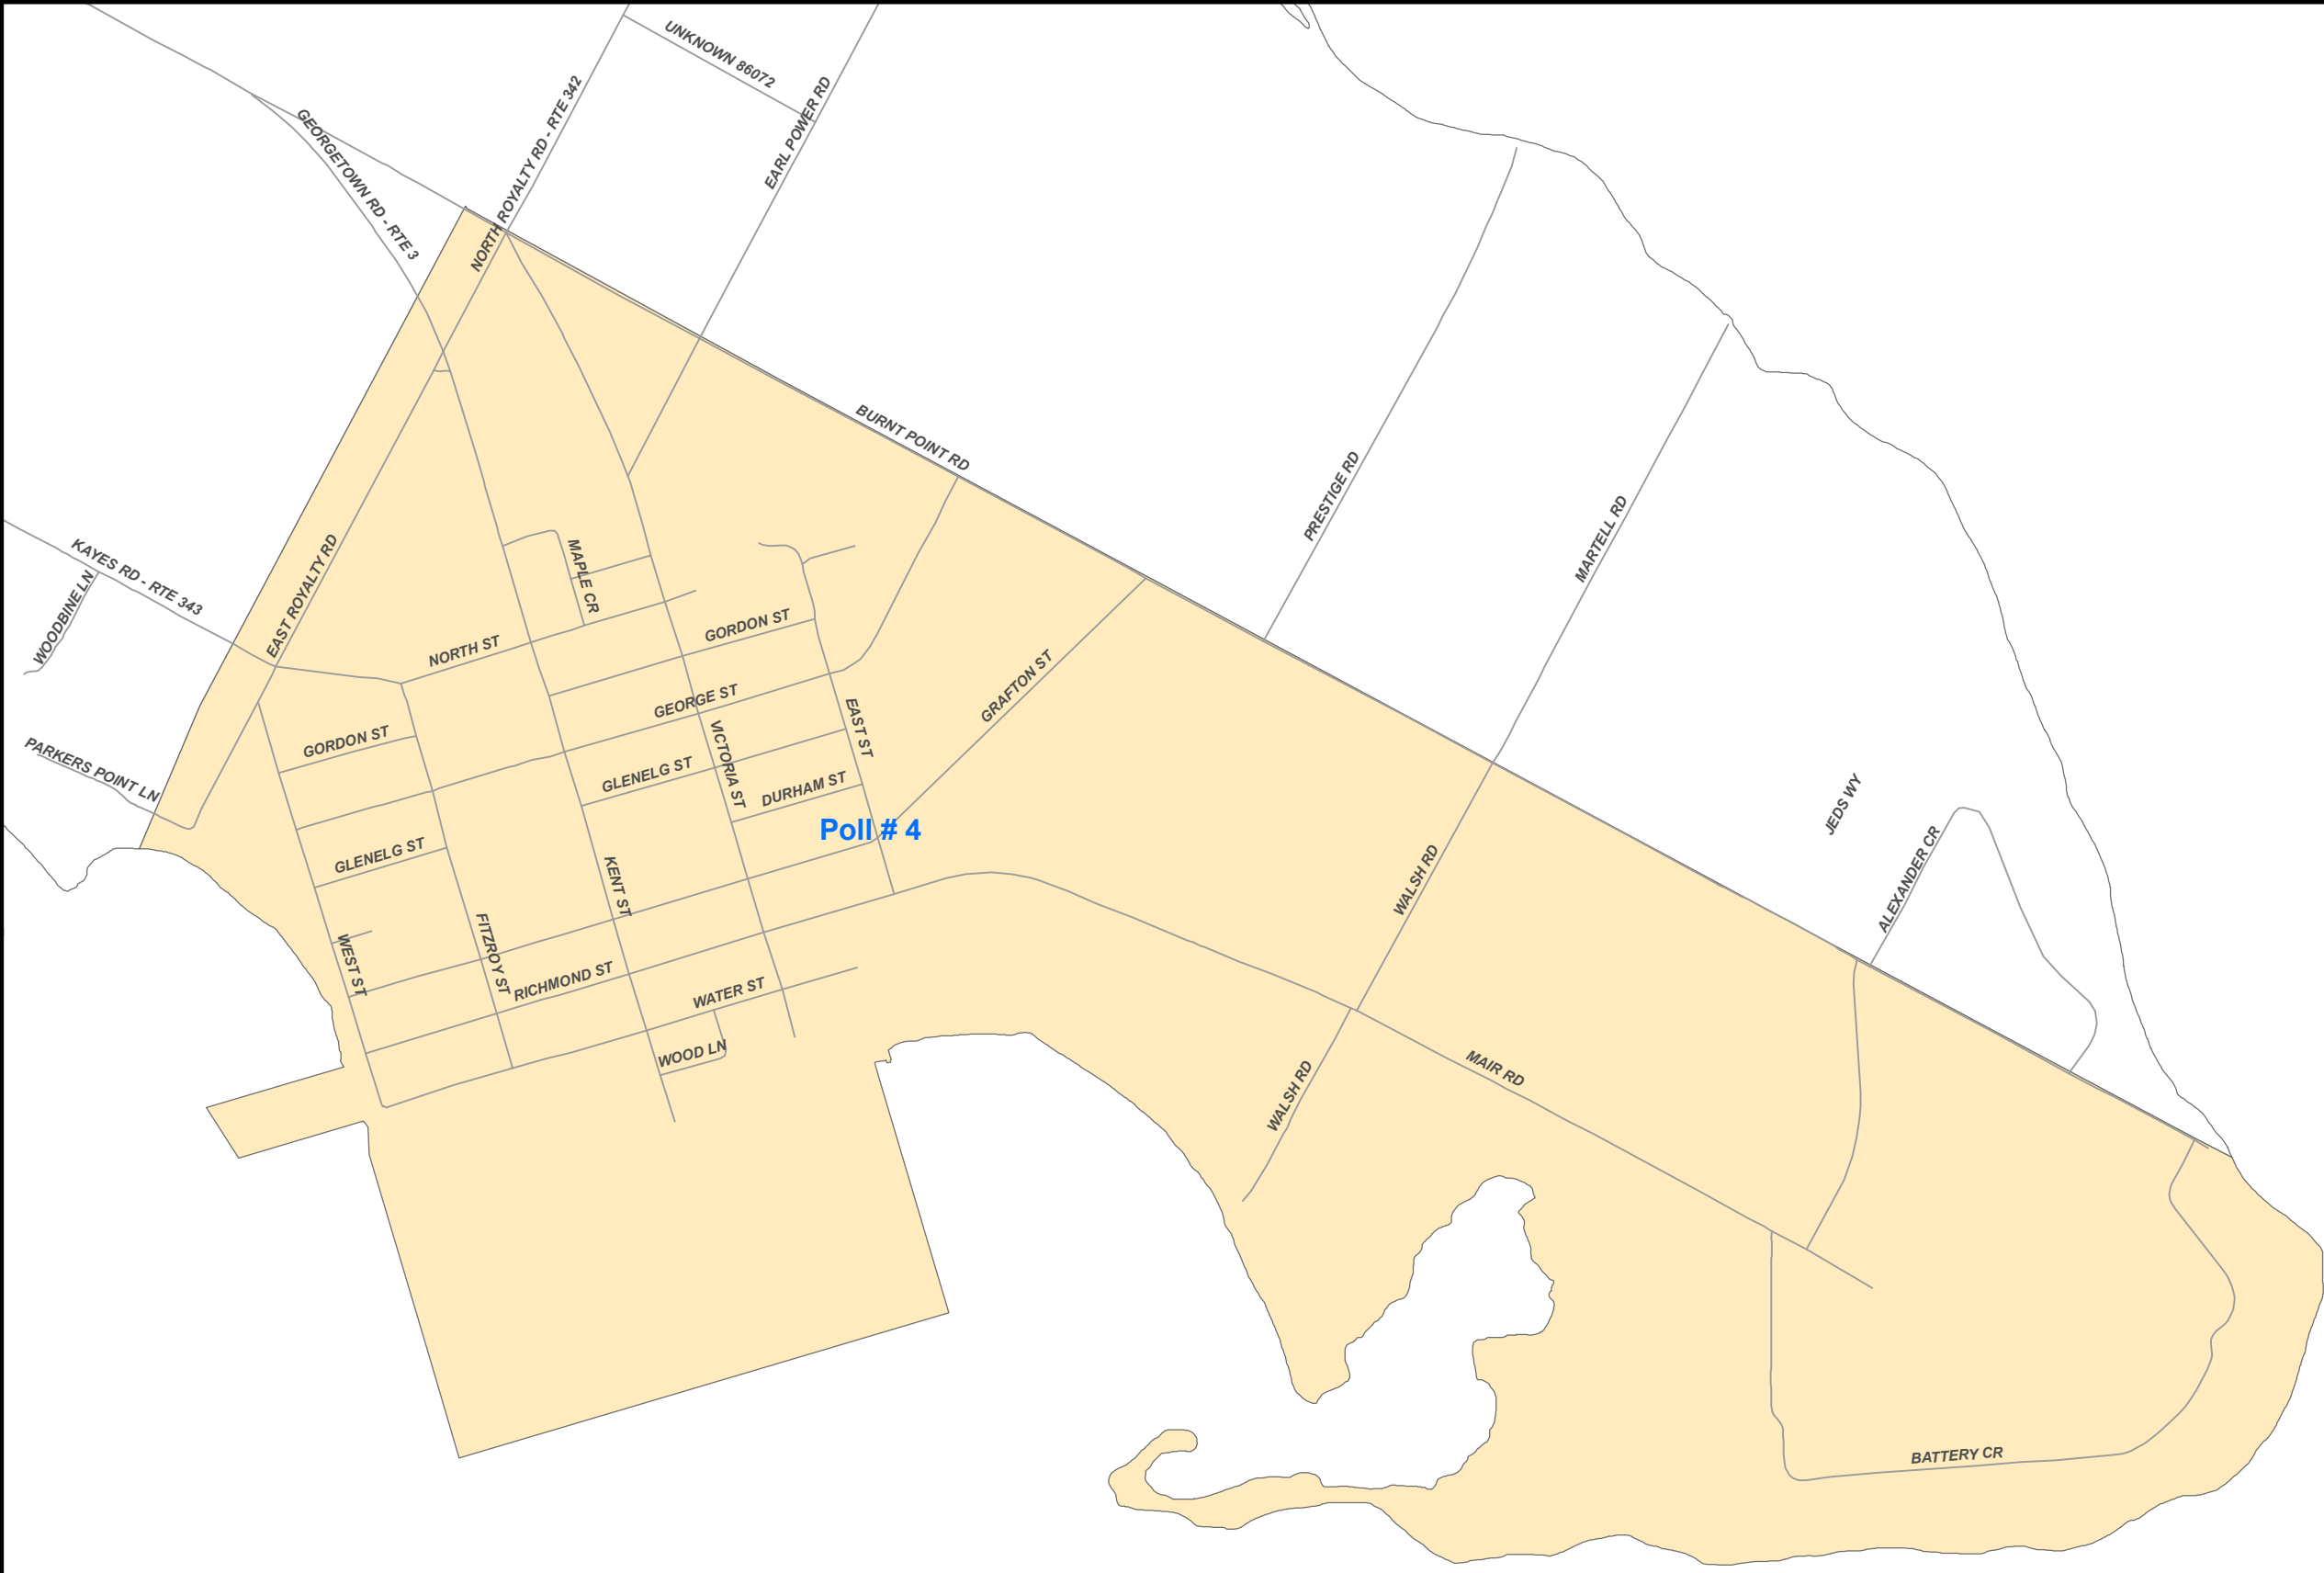

Three Rivers
Municipal Ward # 4
Launching

Polling Division

No. 4
Georgetown

Note:
The maps are designed as a general index of the electoral district divisions and are not intended to be used for measurements or for legal purposes.

176 Great George Street, Suite 160
Charlottetown, PE C1A 4K9
1-888-234-8683