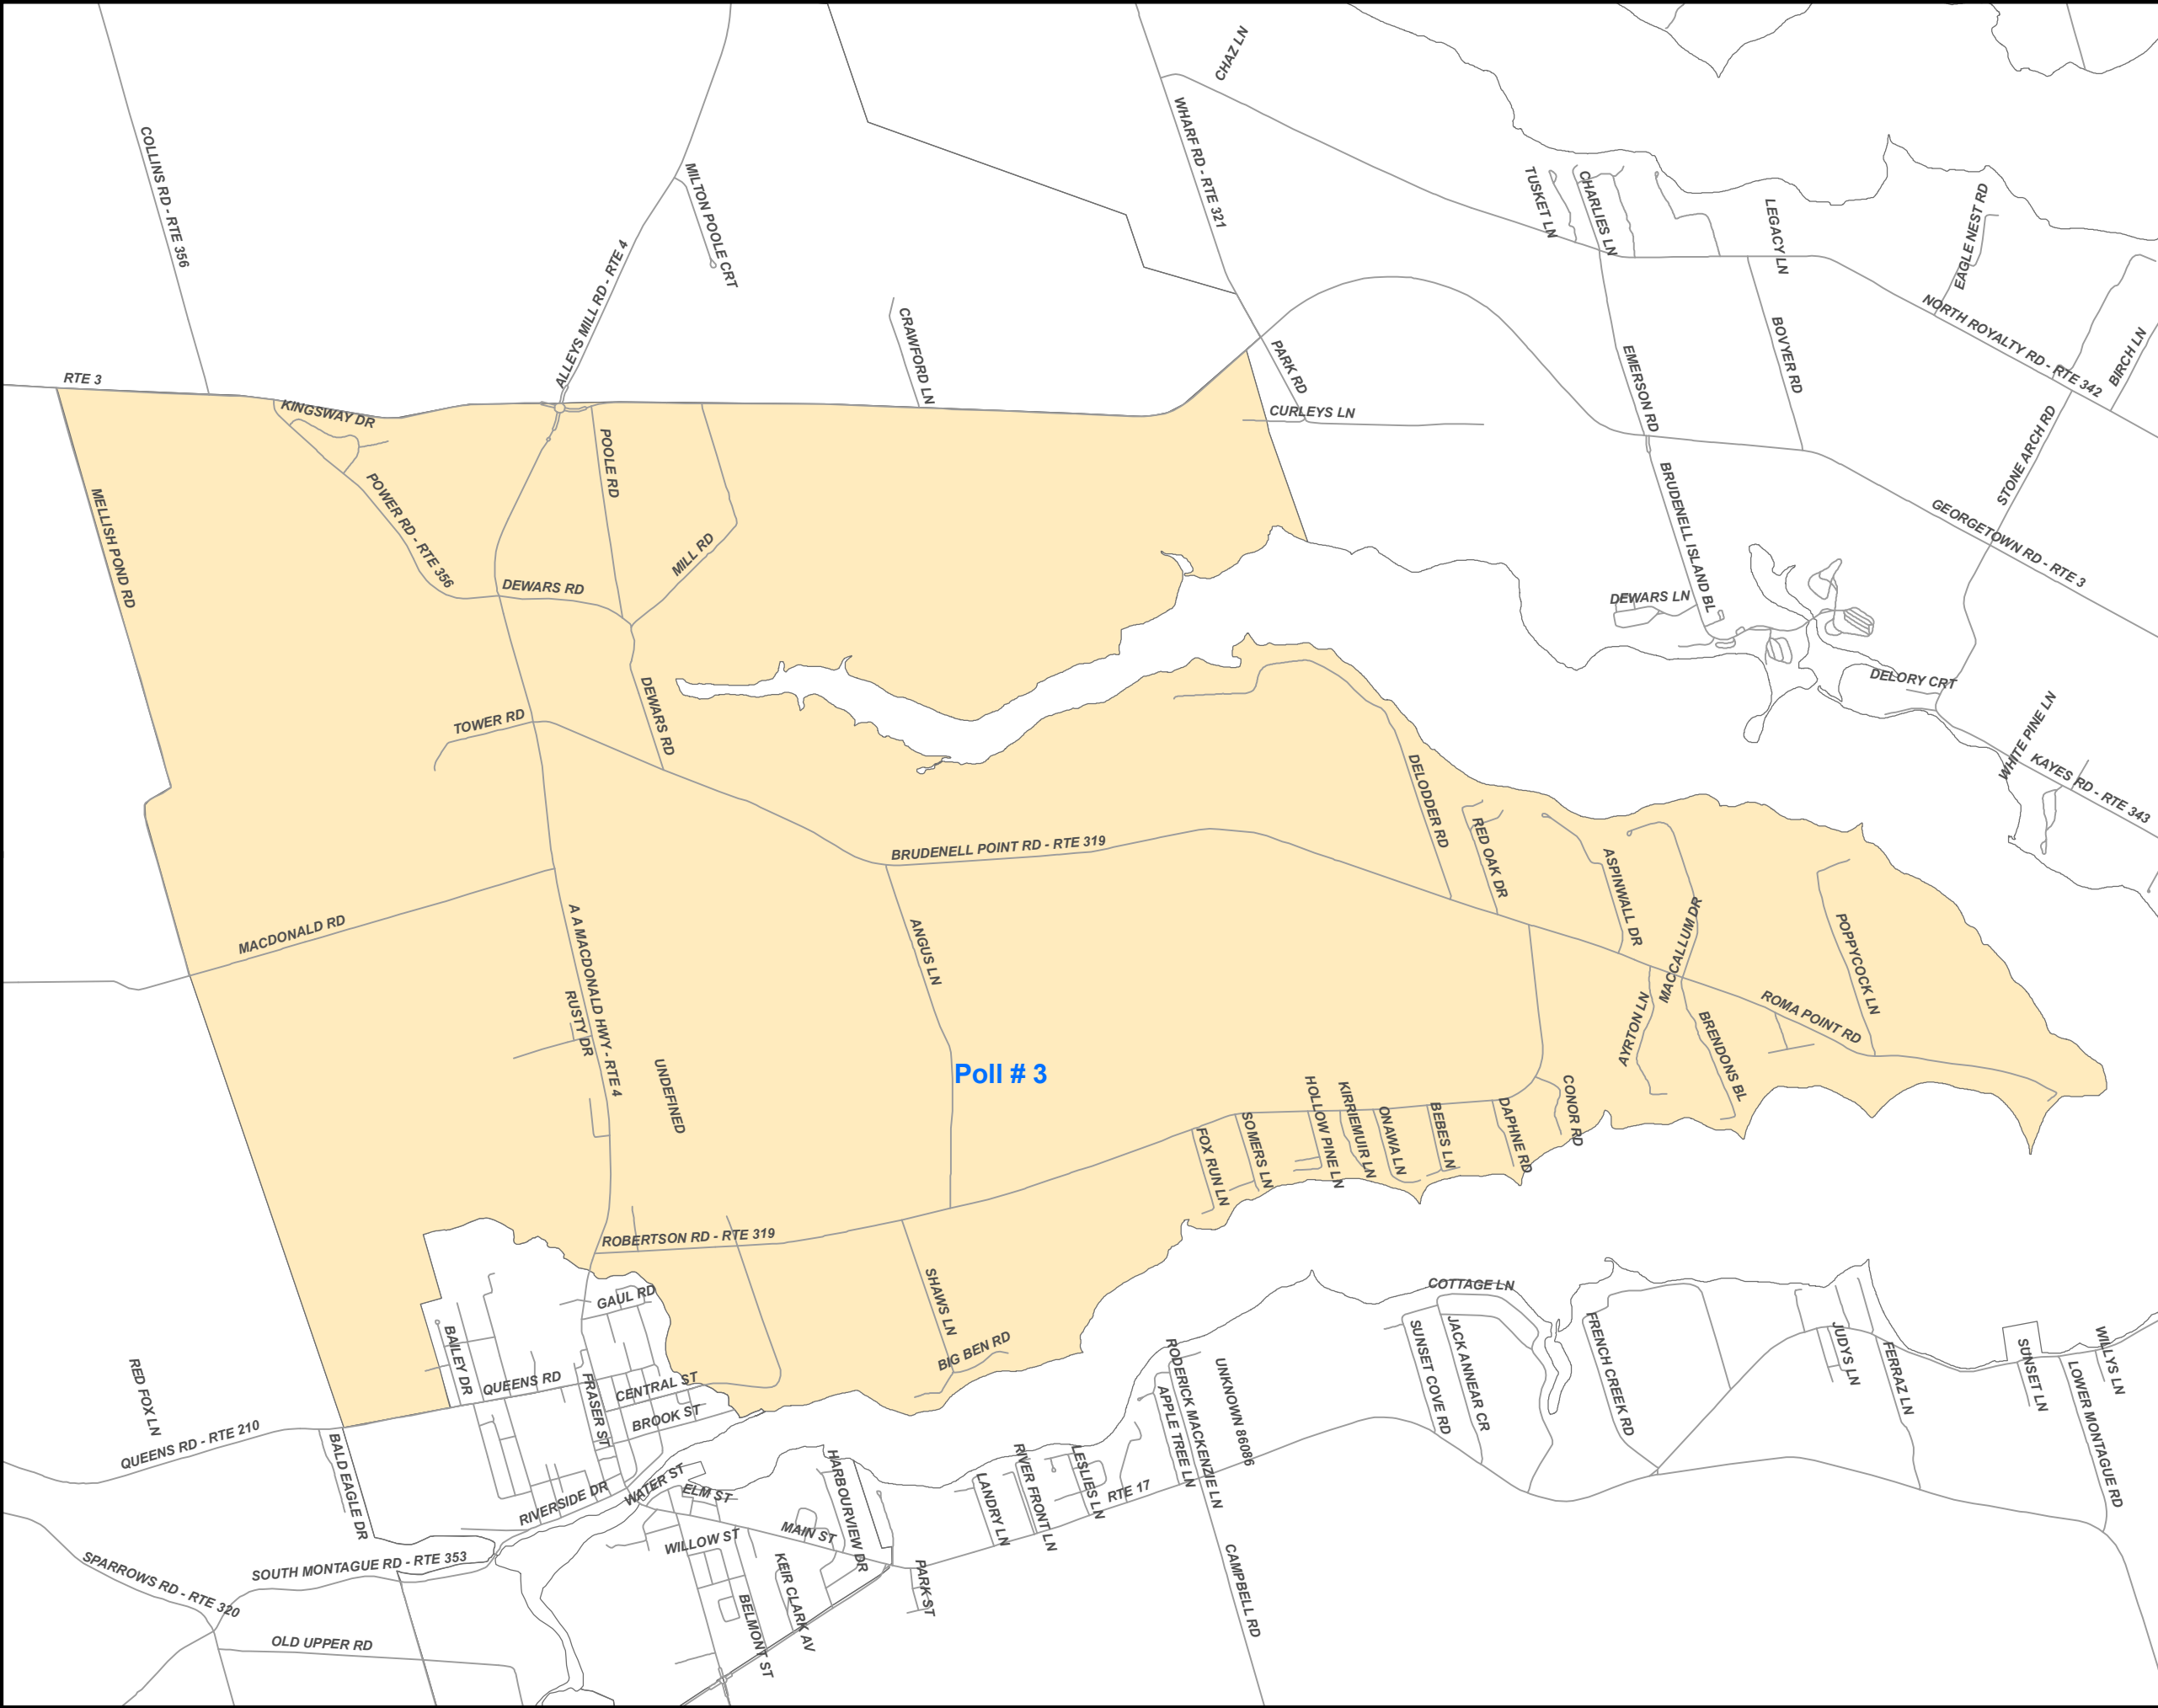

Three Rivers
Municipal Ward # 3
Brudenell

Polling Division

No. 3

Roma Point Road

Note:
The maps are designed as a general index of the electoral district divisions and are not intended to be used for measurements or for legal purposes.

176 Great George Street, Suite 160
Charlottetown, PE C1A 4K9
1-888-234-8683