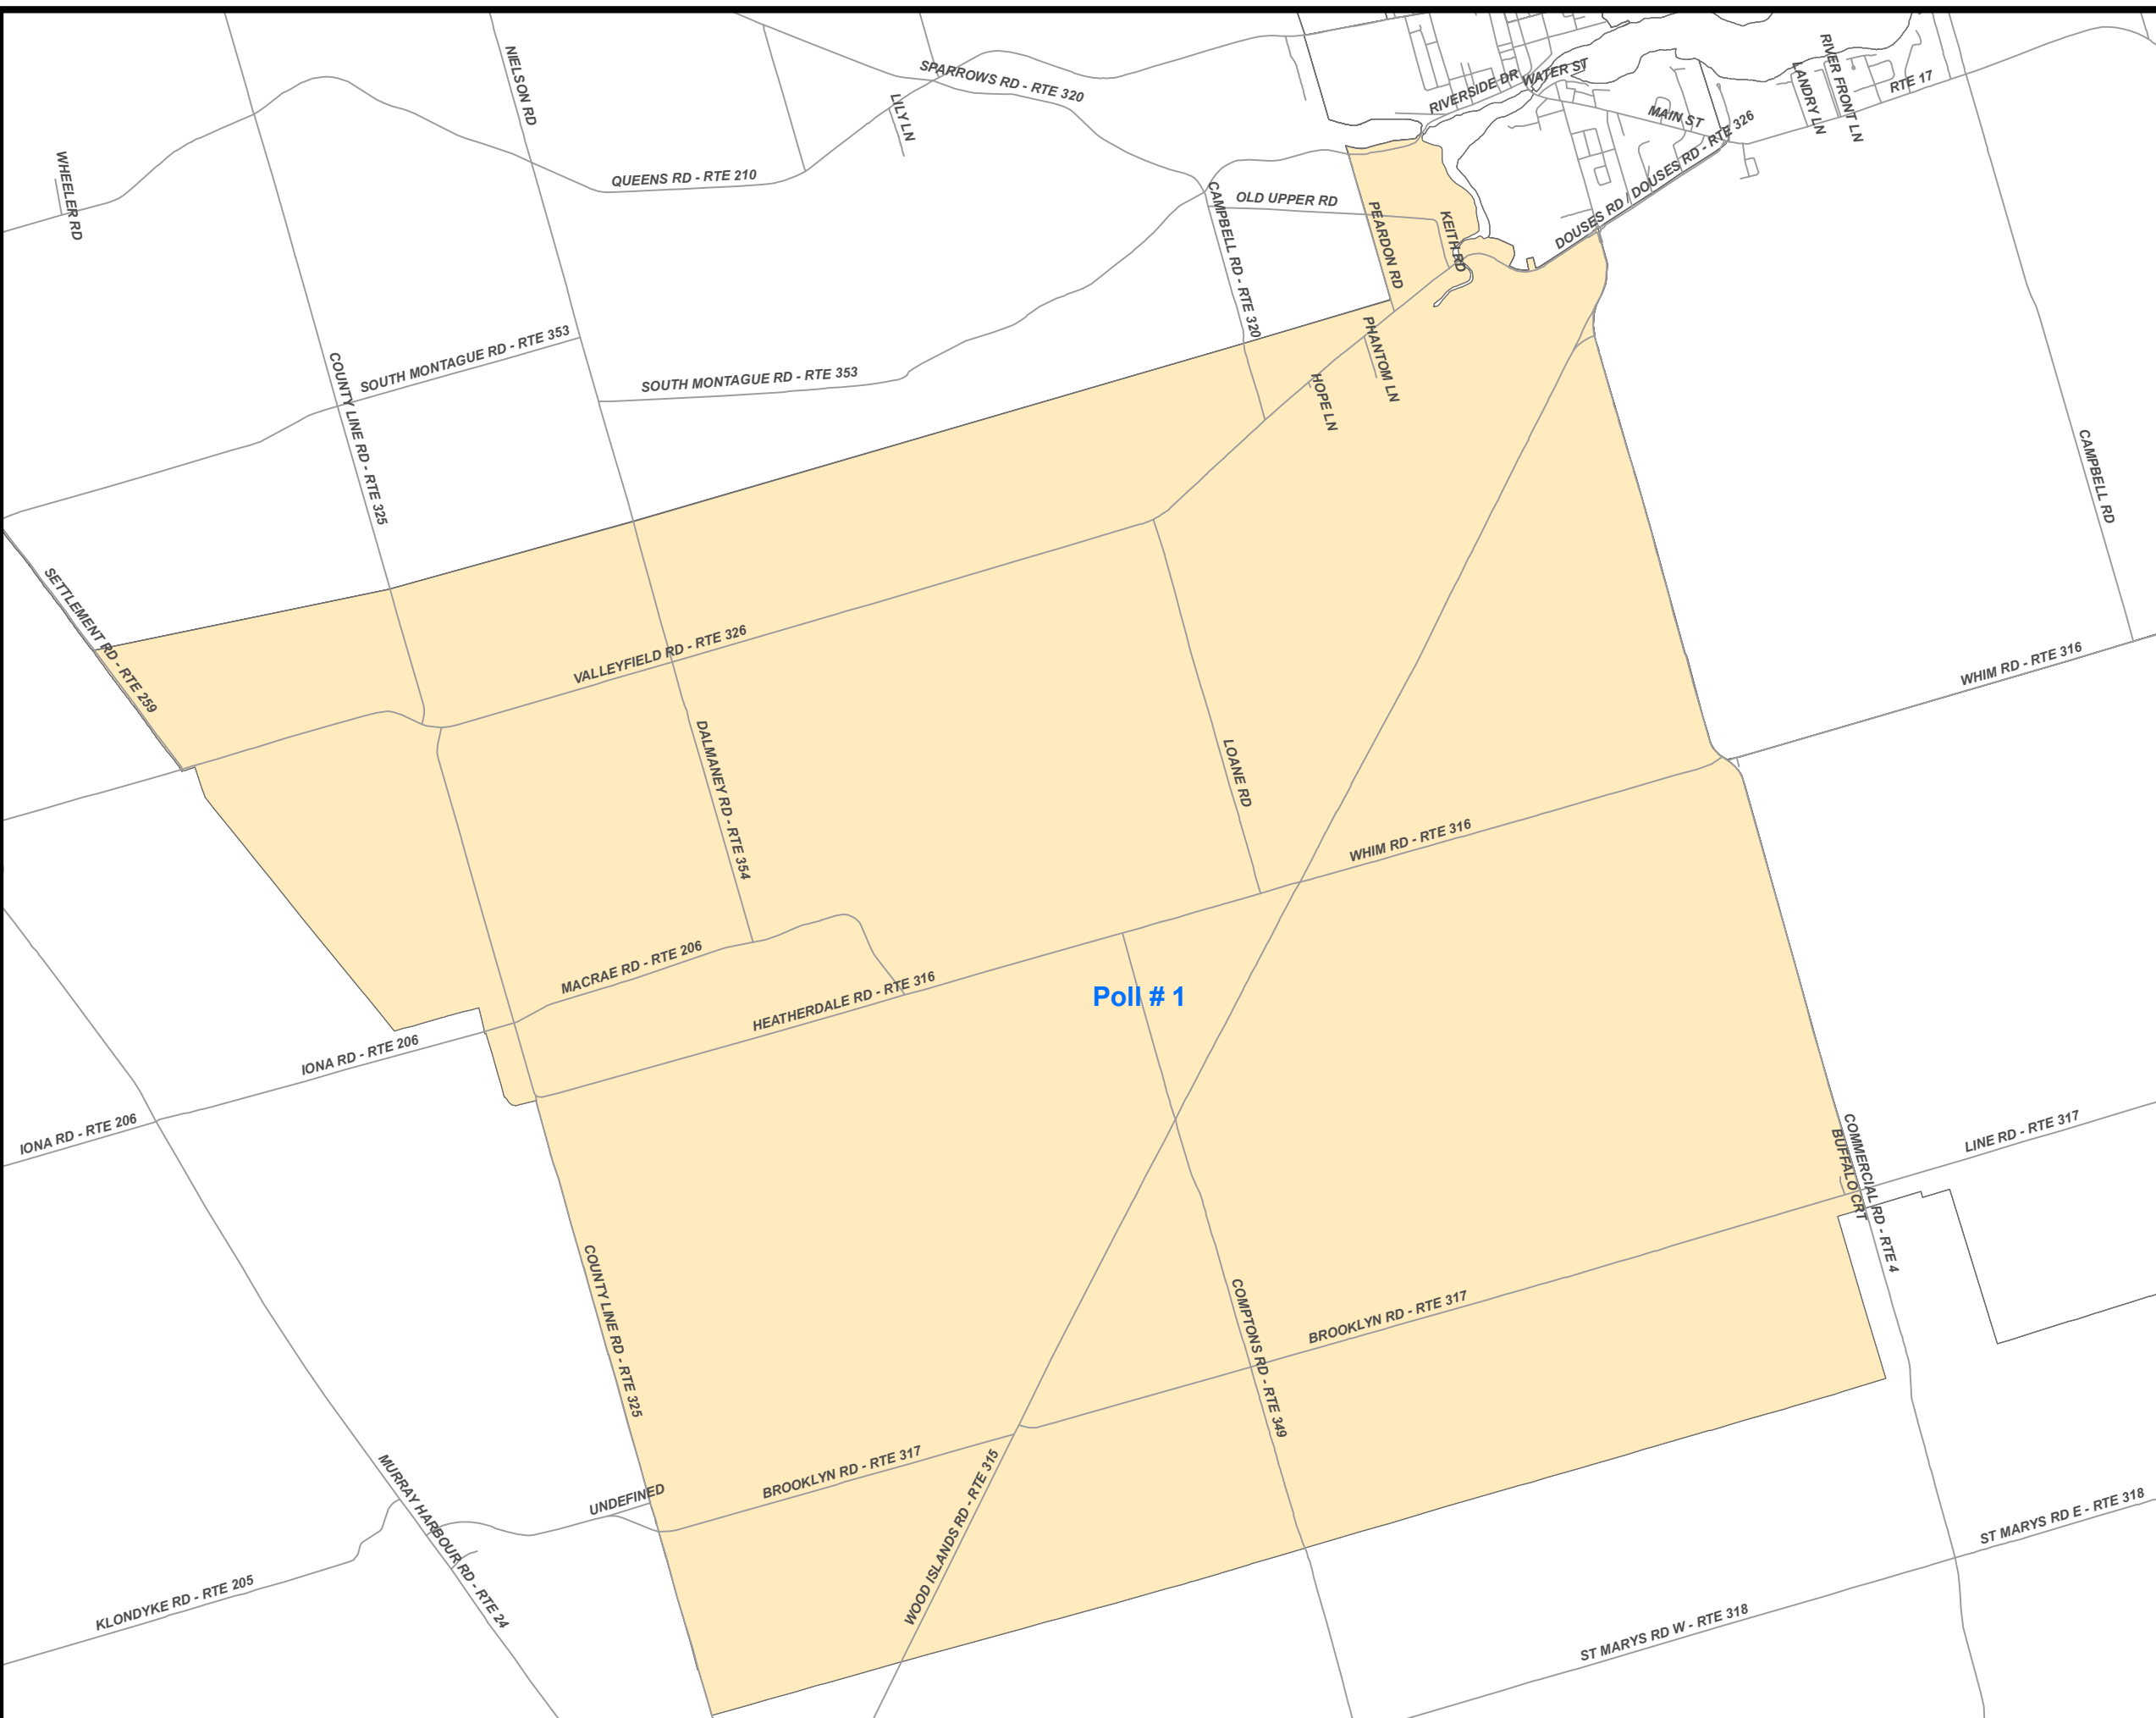

176 Great George Street, Suite 160
Charlottetown, PE C1A 4K9
1-888-234-8683

Three Rivers
Municipal Ward # 1
Gaspereaux

Polling Division

No. 2

Lower Montague

Note:
The maps are designed as a general index of the electoral district divisions and are not intended to be used for measurements or for legal purposes.