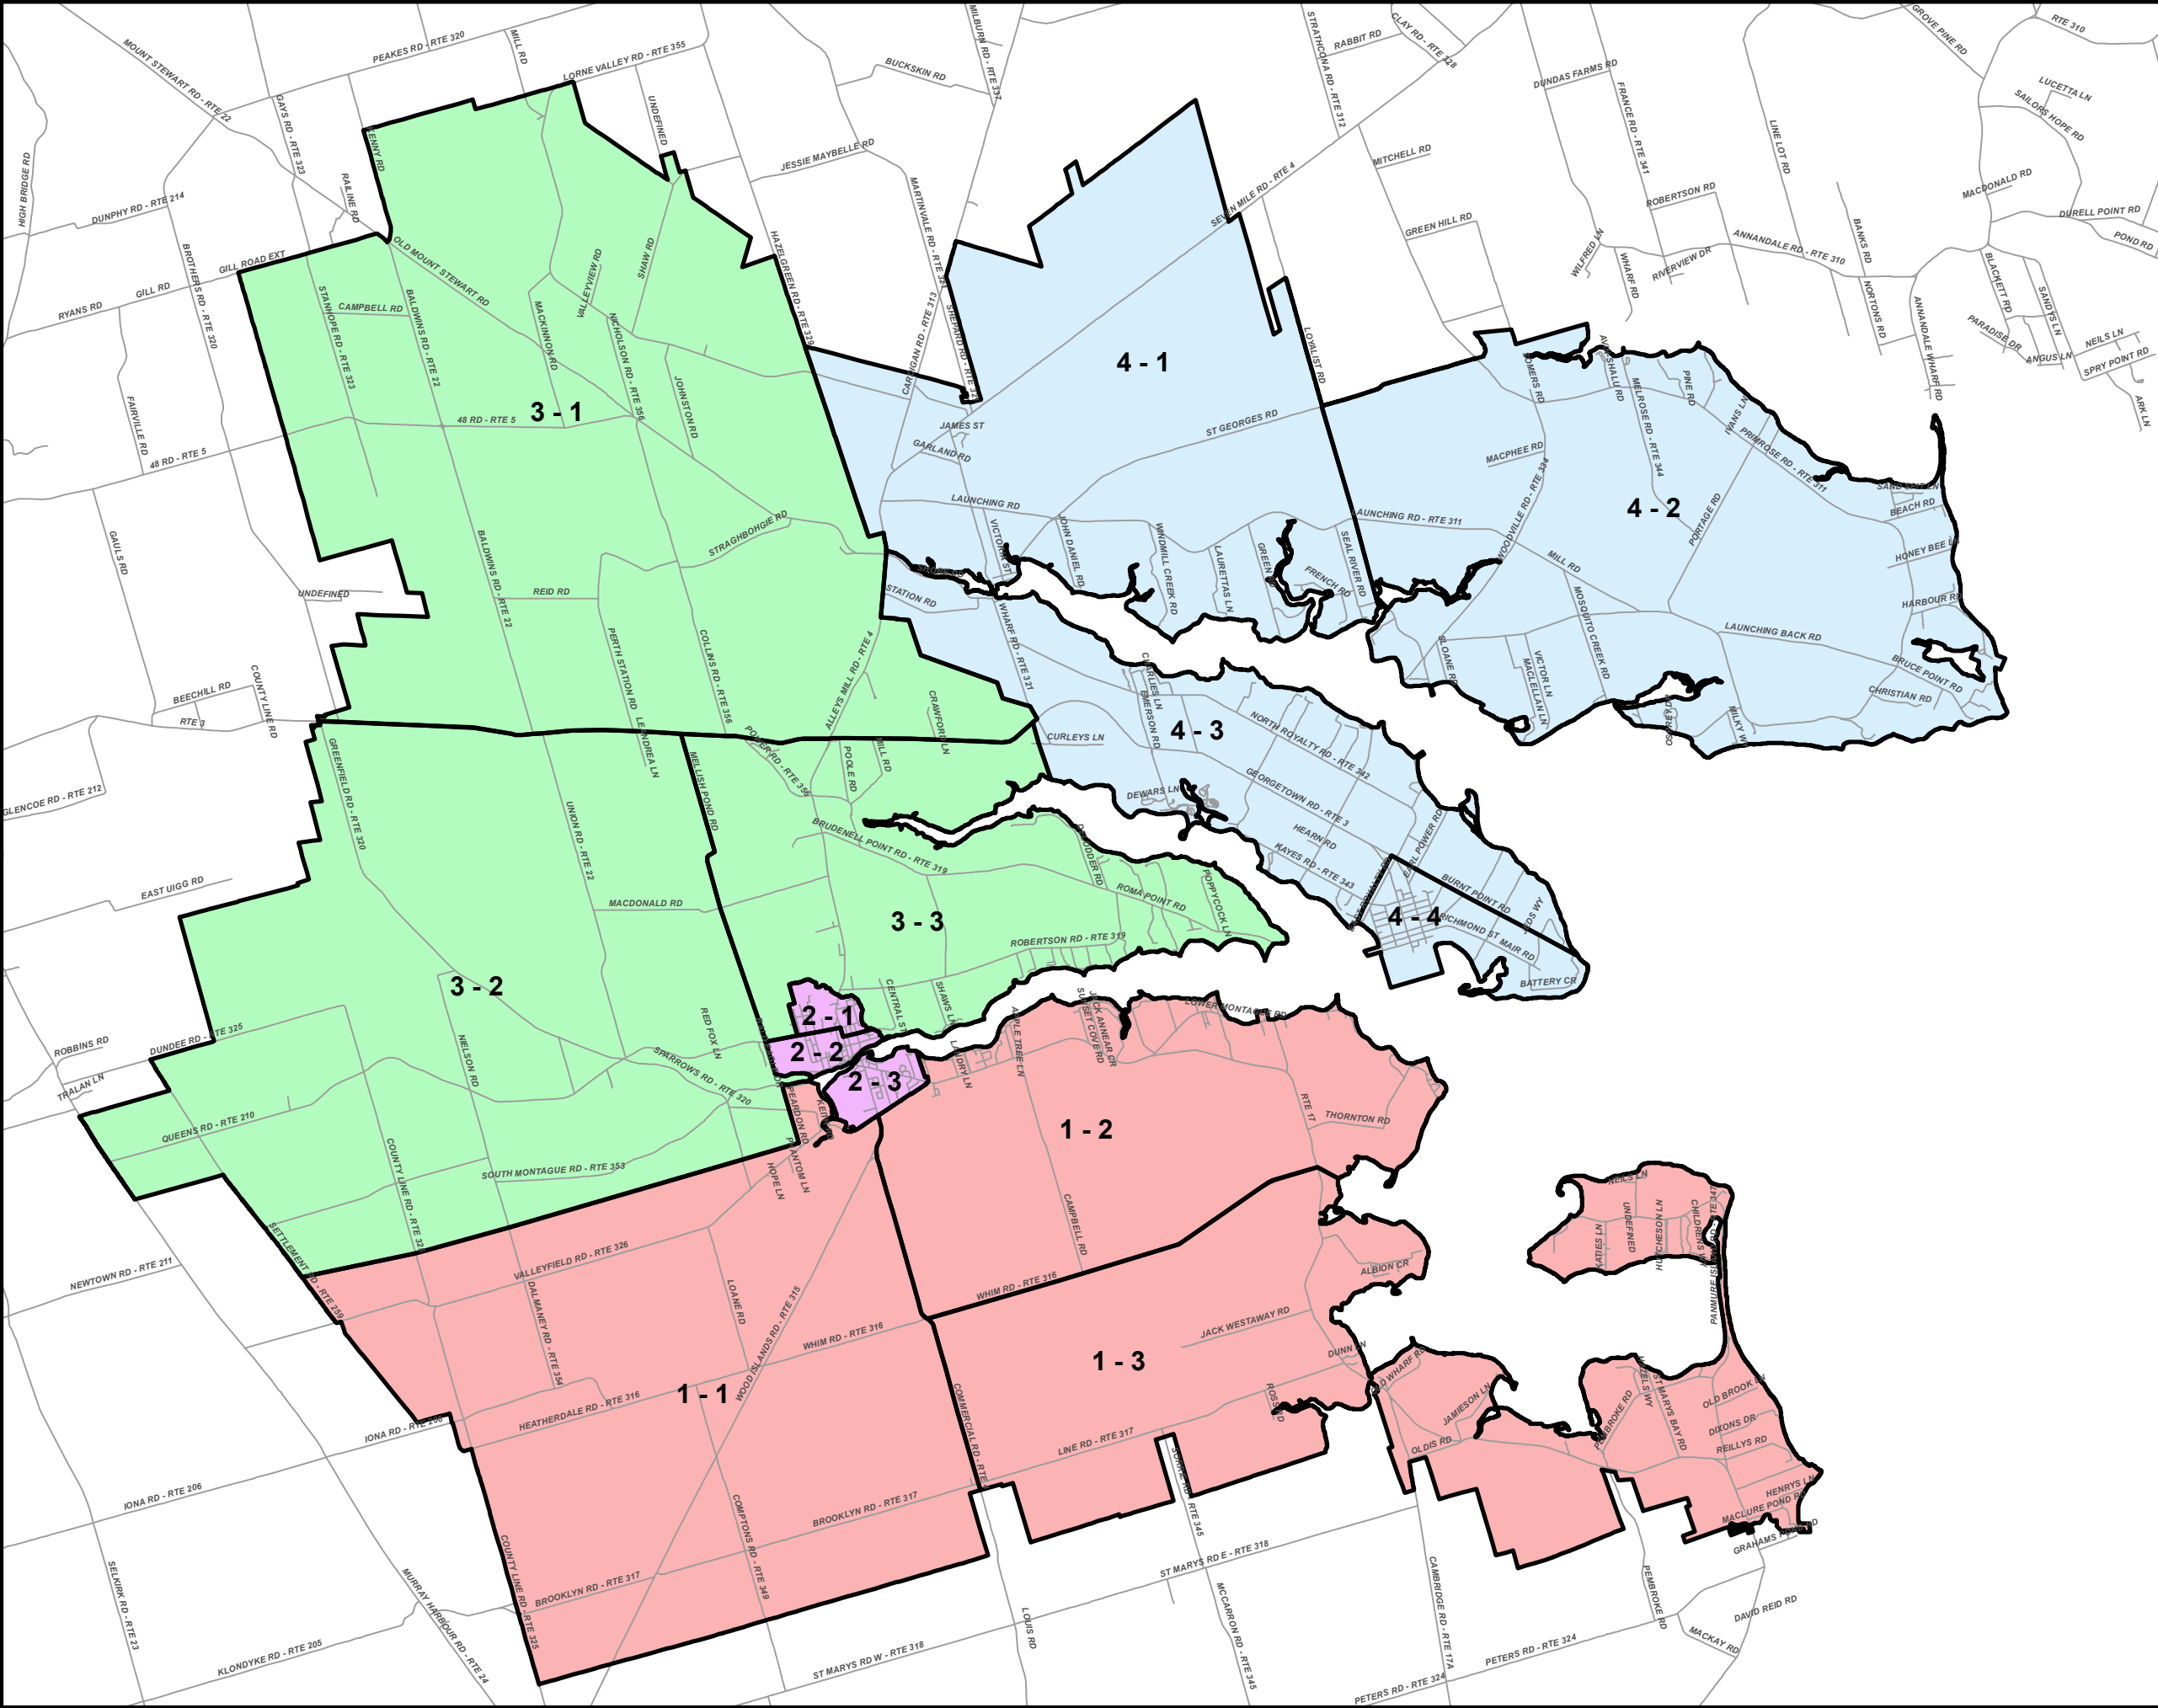

Three Rivers Municipal Wards and Polls

Wards

- 1 - Gaspereaux
- 2 - Montague
- 3 - Brudenell
- 4 - Launching

Note:
The maps are designed as a general index of the electoral district divisions and are not intended to be used for measurements or for legal purposes.