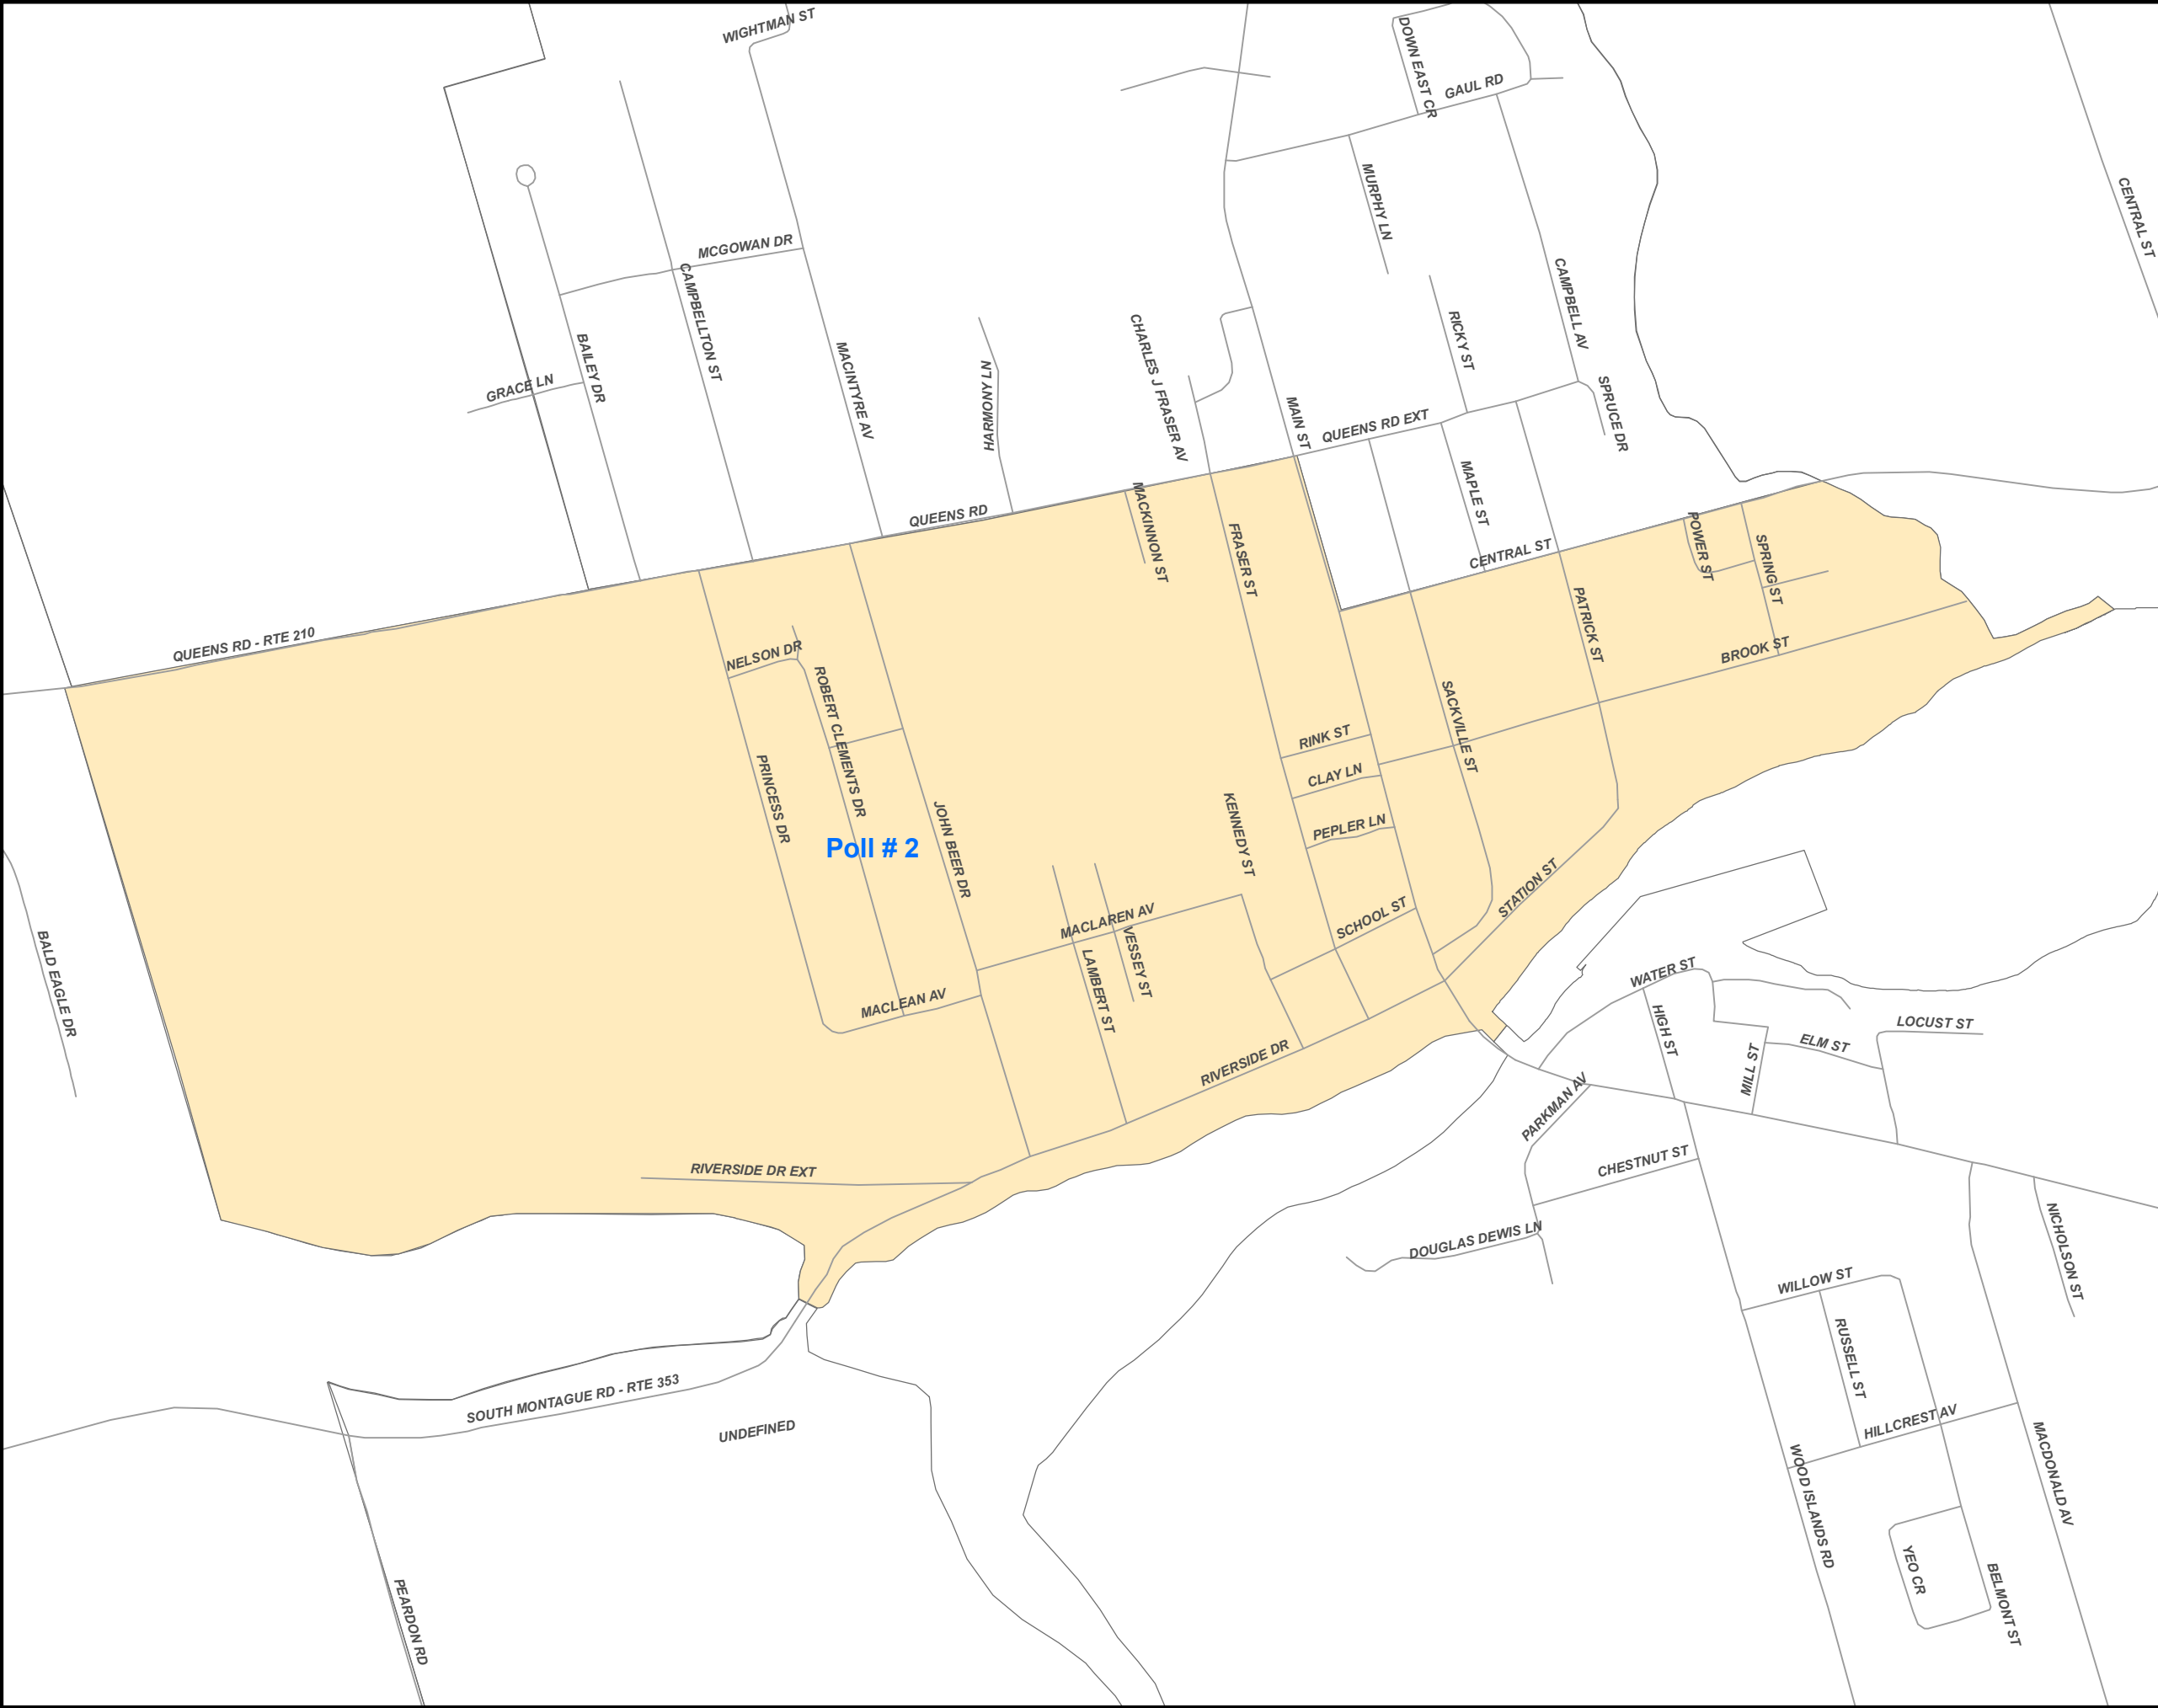

Three Rivers
Municipal Ward # 2
Montague

Polling Division

No. 2
Riverside Drive

Note:
The maps are designed as a general index of the electoral district divisions and are not intended to be used for measurements or for legal purposes.

176 Great George Street, Suite 160
Charlottetown, PE C1A 4K9
1-888-234-8683