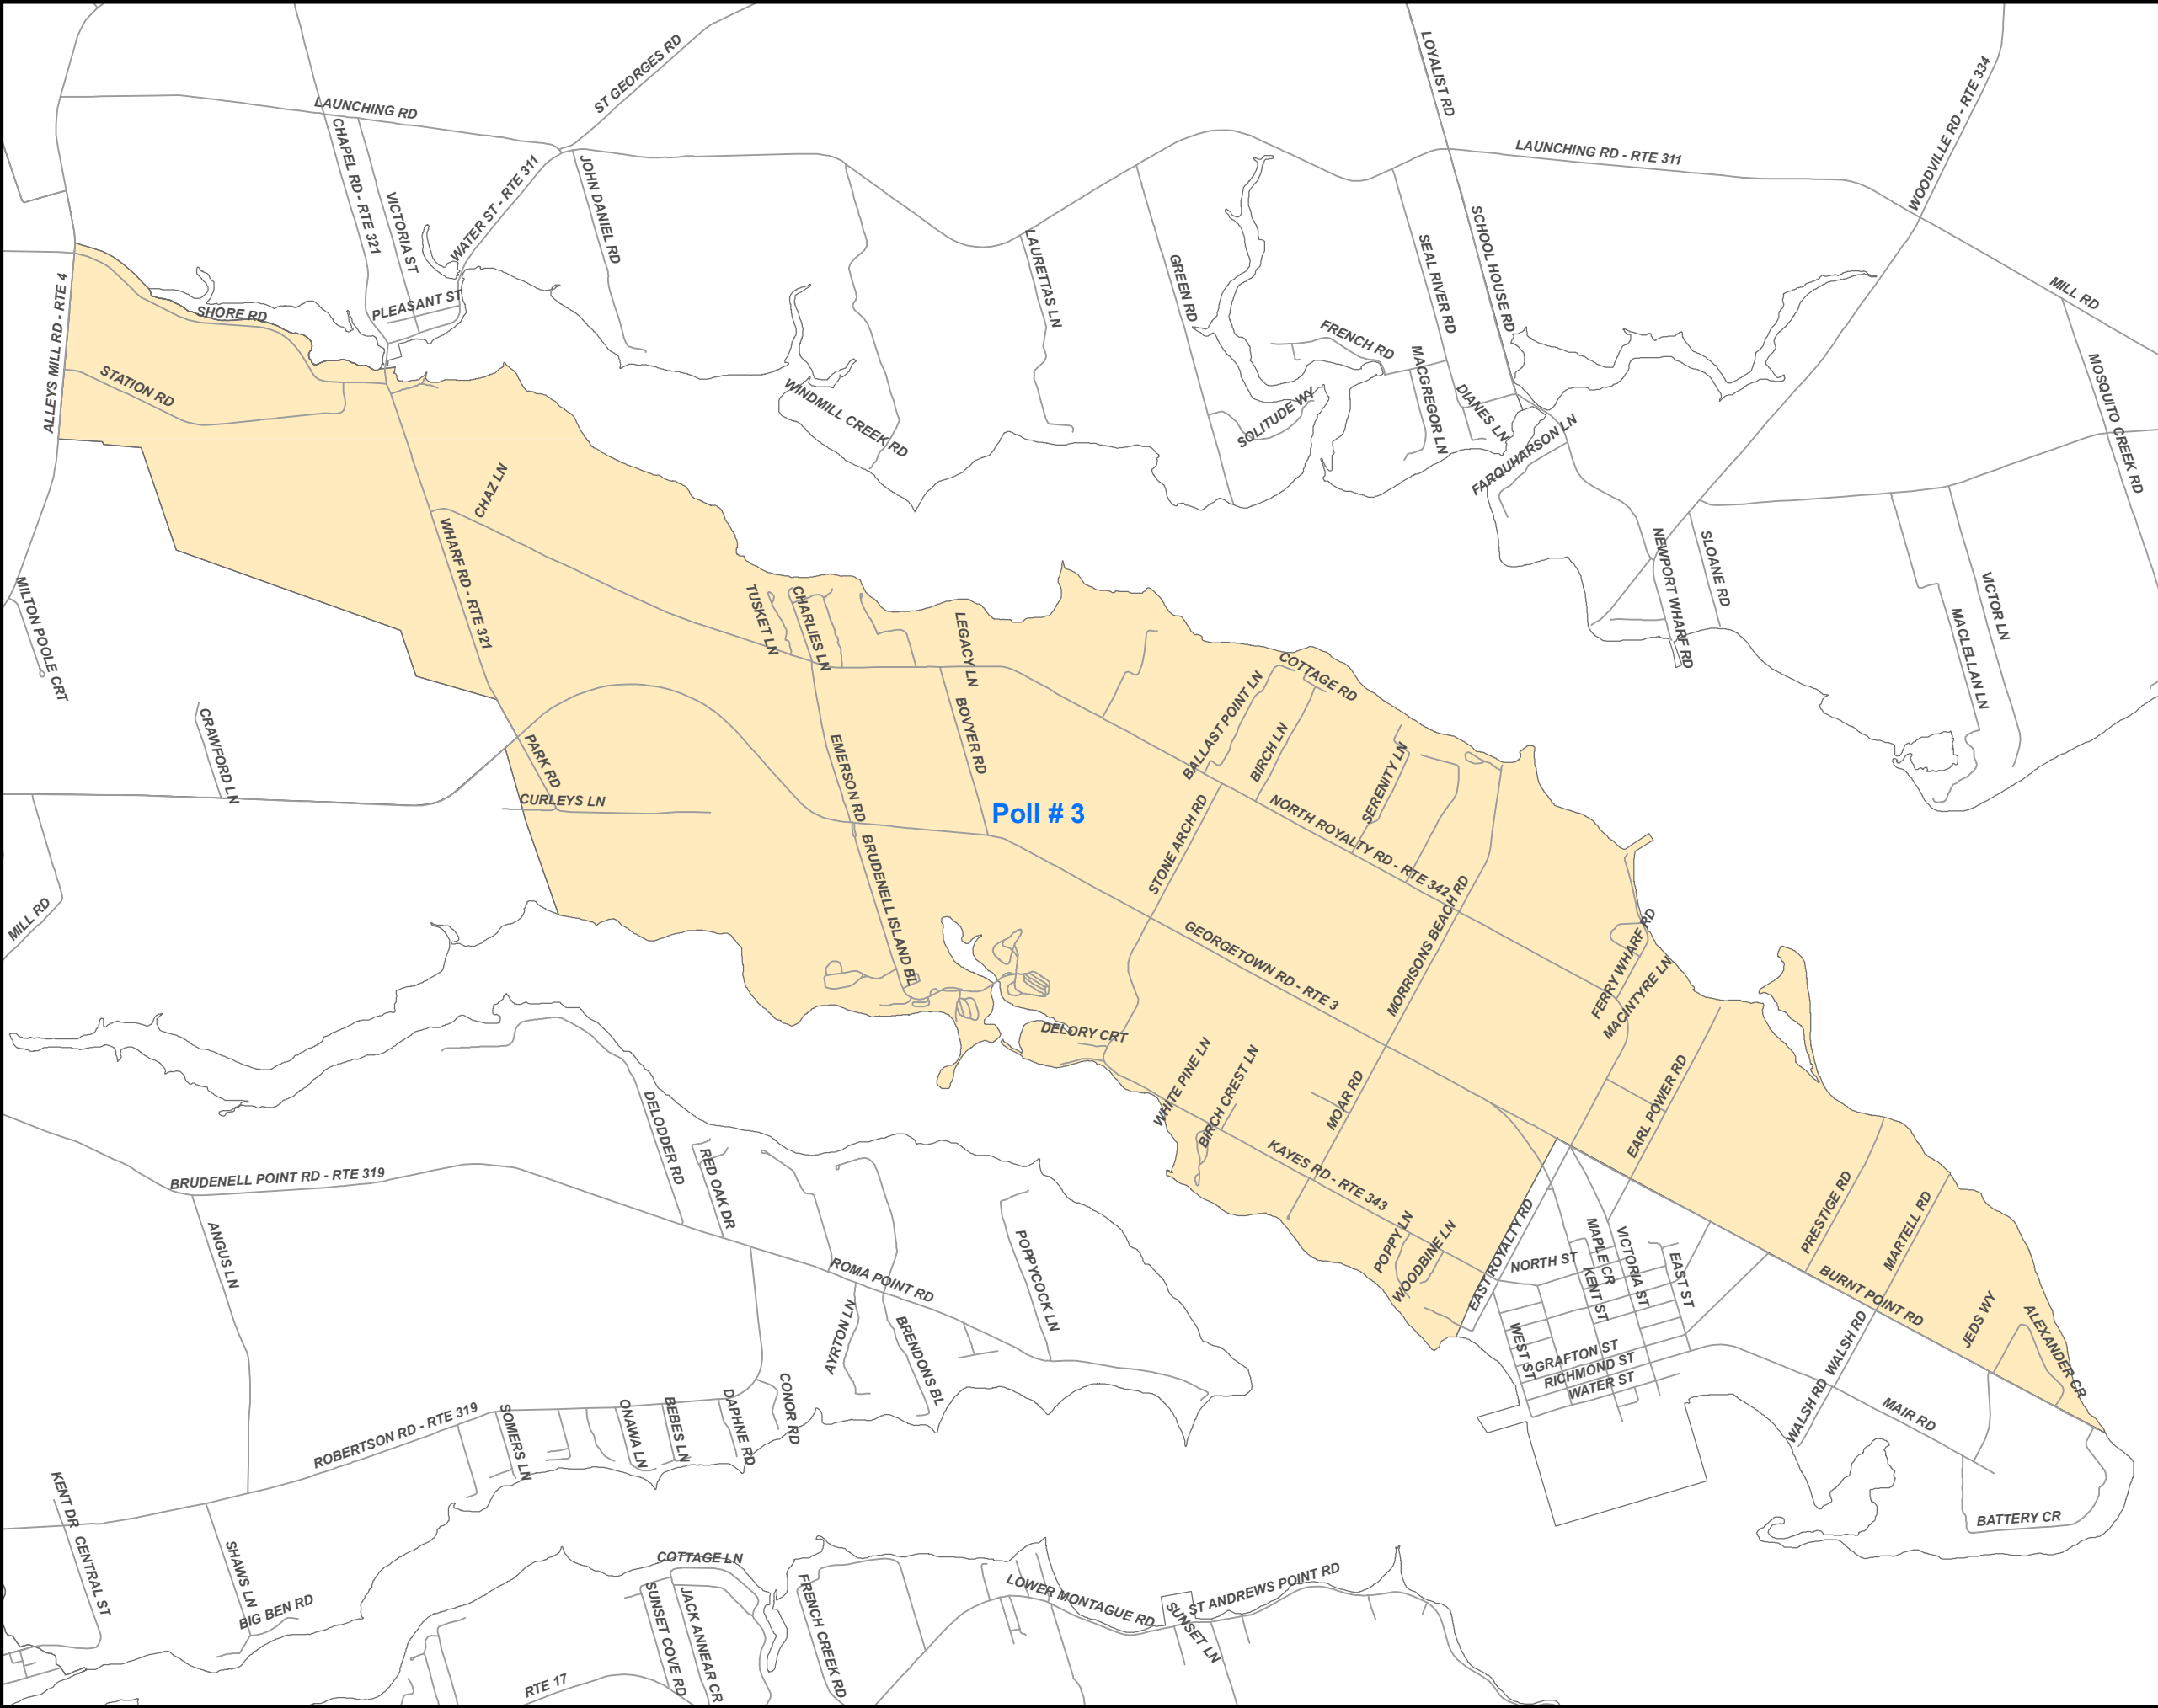

Three Rivers
Municipal Ward # 4
Launching

Polling Division
No. 3
Georgetown Royalty

Note:
The maps are designed as a general index of the electoral district divisions and are not intended to be used for measurements or for legal purposes.

176 Great George Street, Suite 160
Charlottetown, PE C1A 4K9
1-888-234-8683