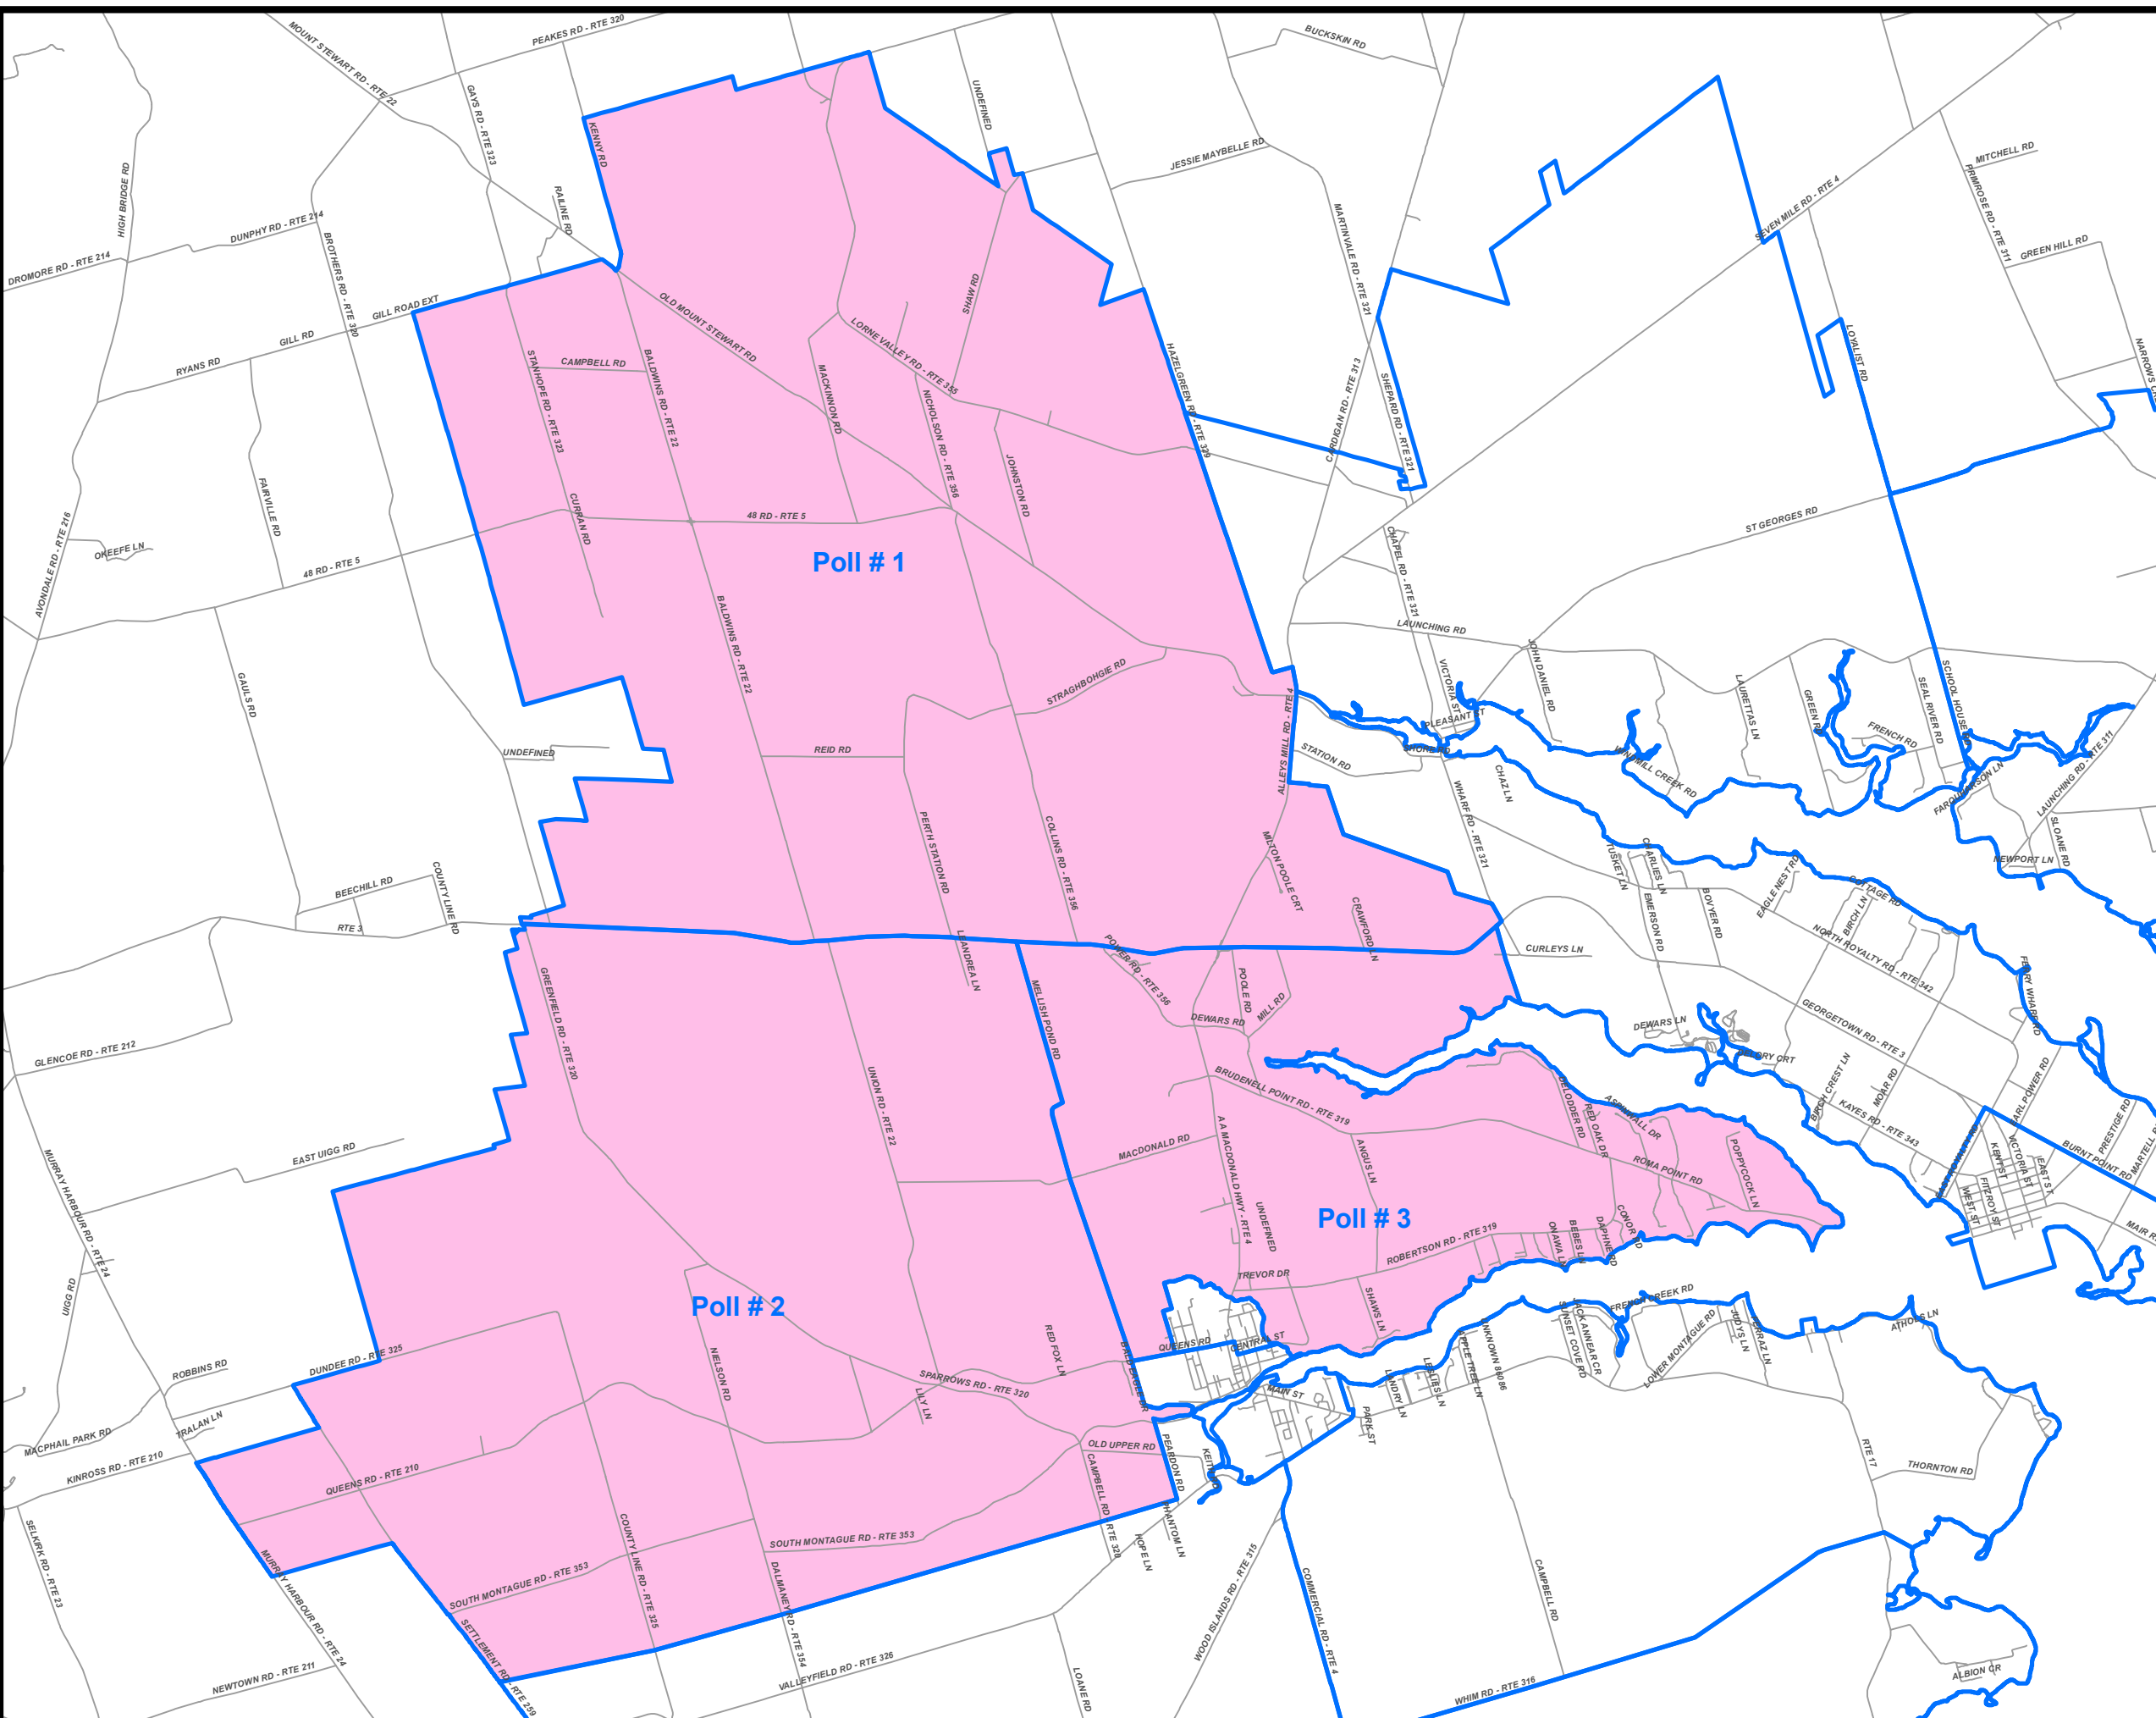

Three Rivers Municipal Ward # 3 Brudenell

Polling Divisions

- 1 - 48 Road
- 2 - Union Road
- 3 - Roma Point Road

Note:
The maps are designed as a general index of the electoral district divisions and are not intended to be used for measurements or for legal purposes.

176 Great George Street, Suite 160
Charlottetown, PE C1A 4K9
1-888-234-8683