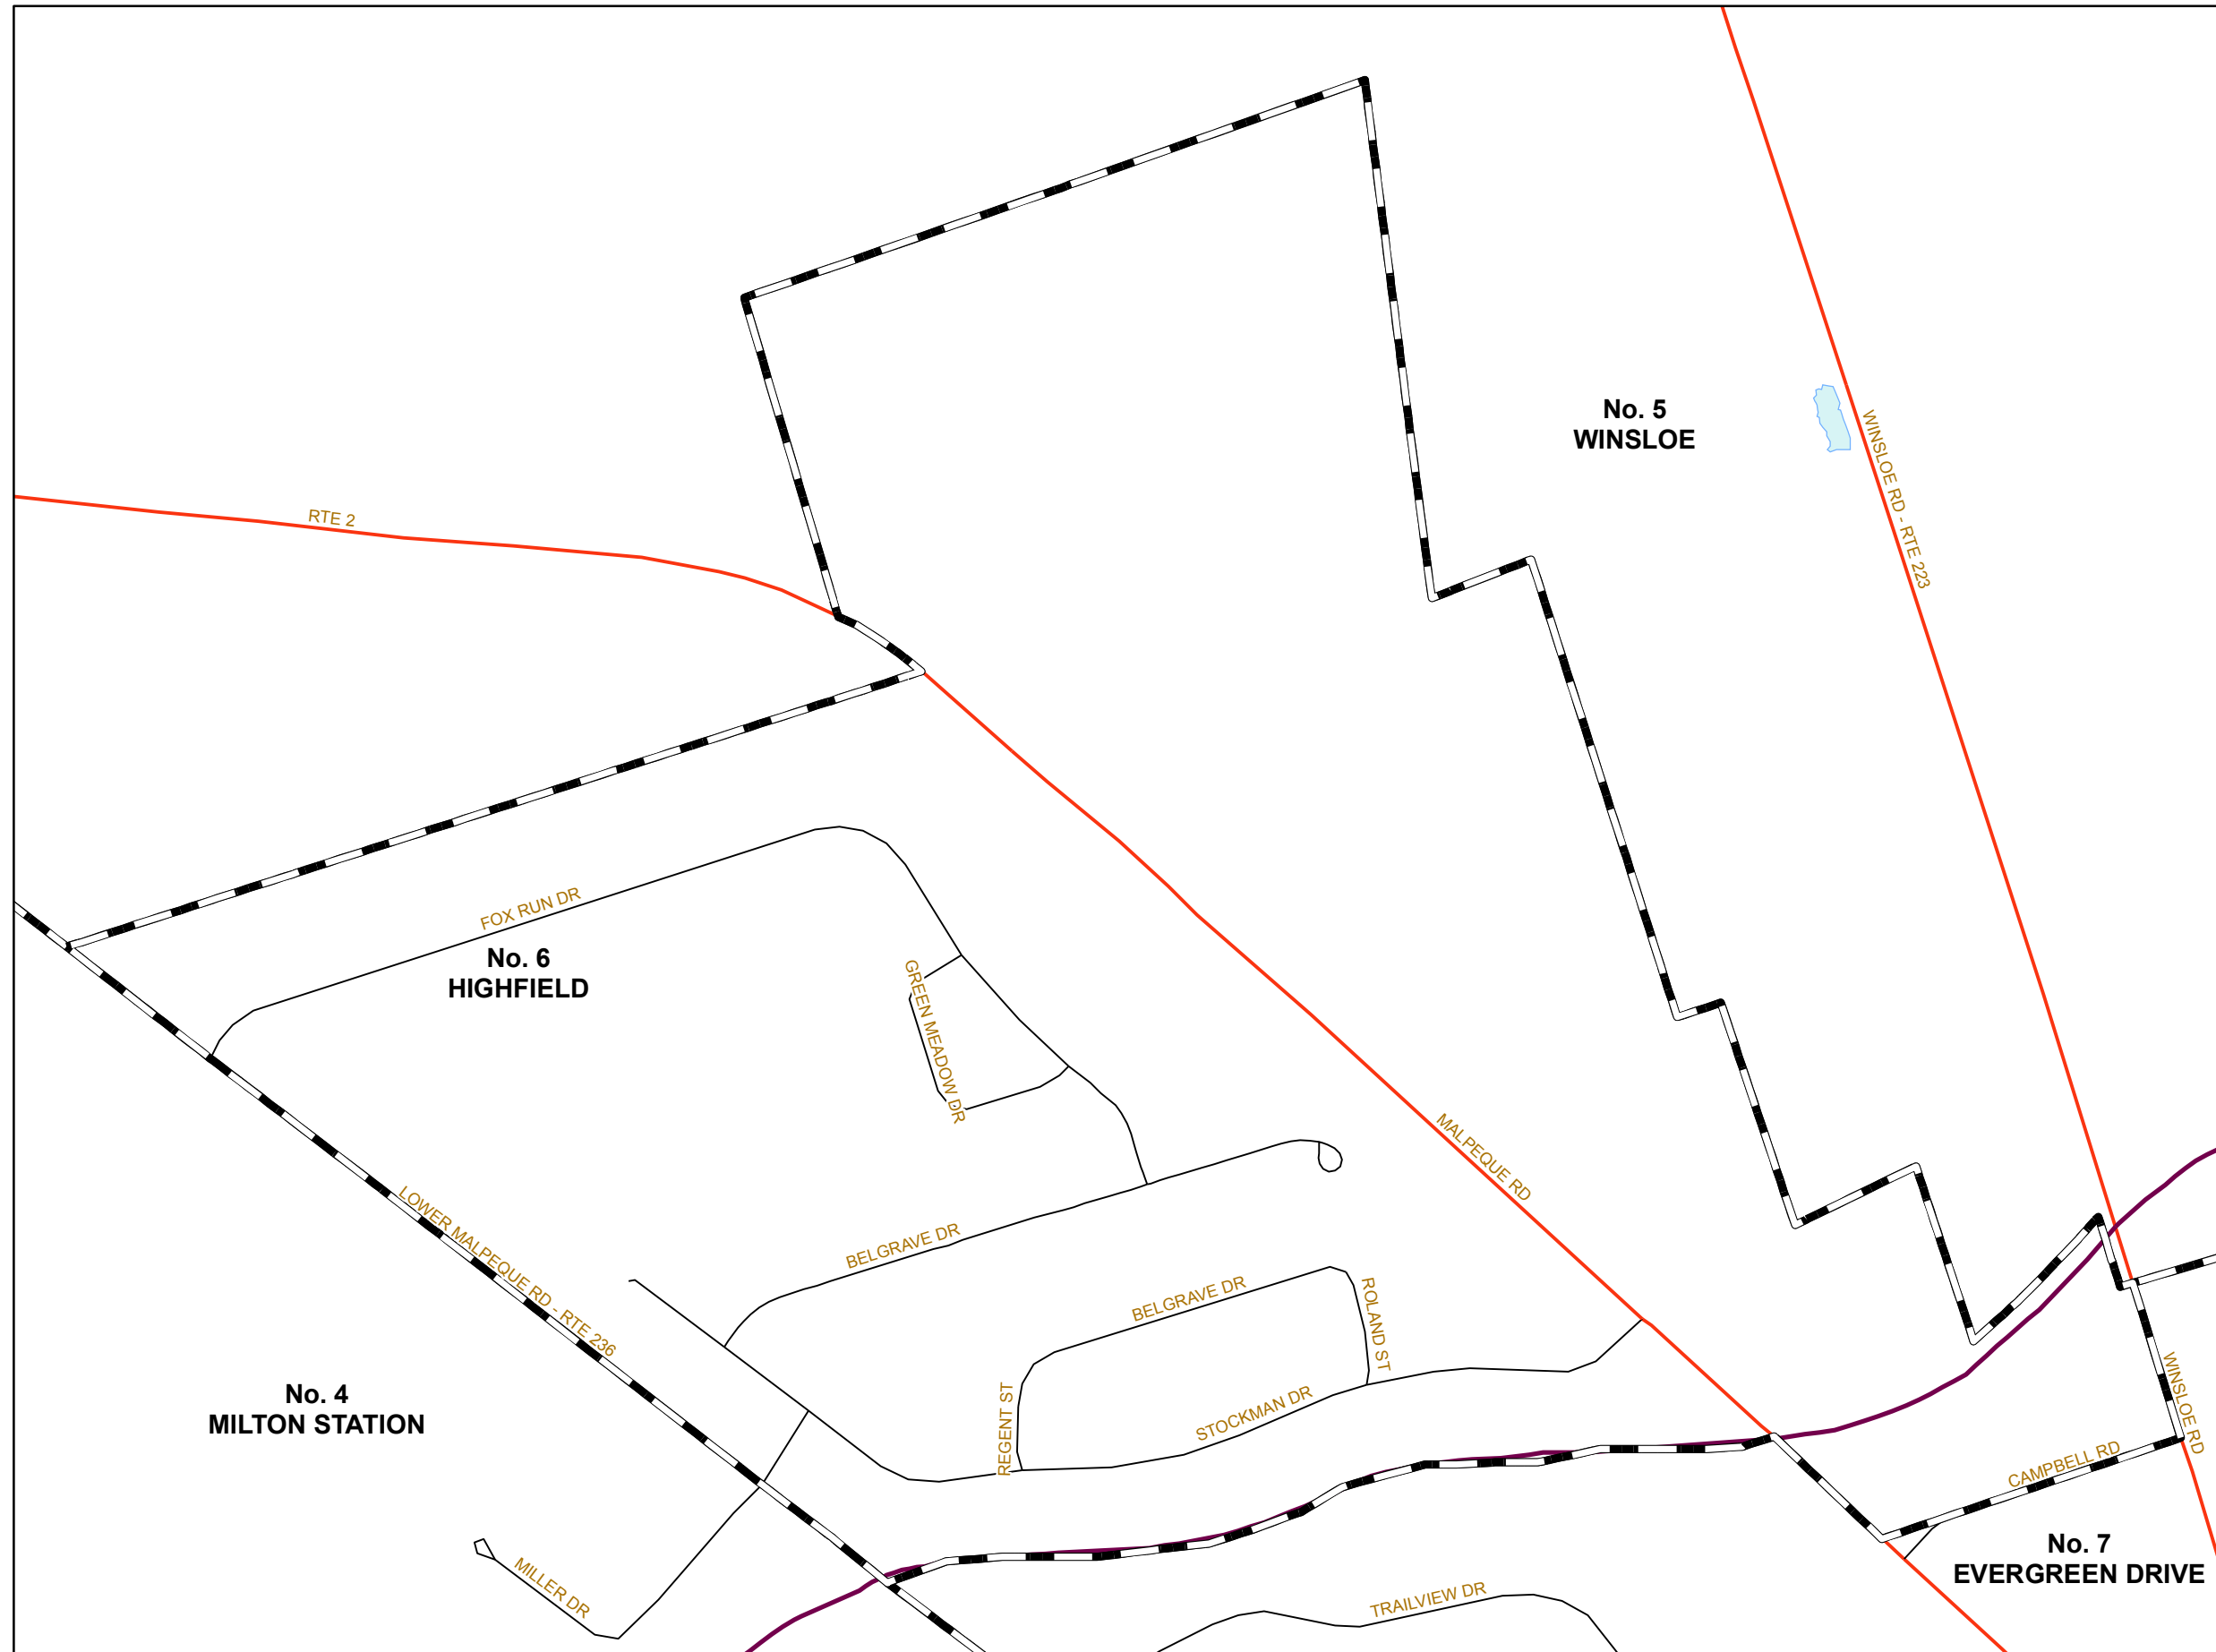

Provincial Electoral District
No. 15 WEST ROYALTY - SPRINGVALE
 Polling Division
No. 6 HIGHFIELD

Polling Division Description

Shall be bounded as follows commencing at the intersection of Lower Malpeque Road - Rte 236 and the CNR Right of Way; thence eastwardly along said right of way to Malpeque Road; thence southeastwardly along said road to Campbell Road; thence eastwardly along said road to Winsloe Road - Rte 223; thence northwardly along said road to its intersection with the municipal boundary line of the City of Charlottetown; thence following said municipal boundary line west, north and southwest to its intersection with Lower Malpeque Road - Rte 236; thence southeastwardly along said road to the point of commencement.

Legend:

-  Polling Division
-  Electoral District

Note:
 The maps are designed as a general index of the electoral district divisions and are not intended to be used for measurements or for legal purposes.